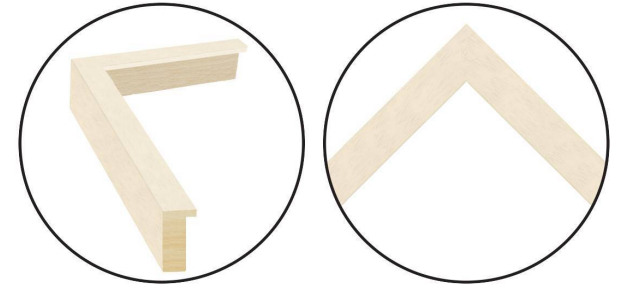

WENDOVER ART GROUP

ITEM NUMBER : **WTFH1389**

TITLE : **Hidden Faces 1**

OUTWARD DIMENSION (W X H) : **13.5" x 15.5"**

FRAME (WIDTH X DEPTH) : **MC2325 | 1" x 2.13"**

FRAME FINISH : **Standard Frame**

Pickled White

DESCRIPTION :

**Giclee on Gallery Wrapped Canvas, Framed in Shadowbox,
Hangs Horizontally and Vertically**