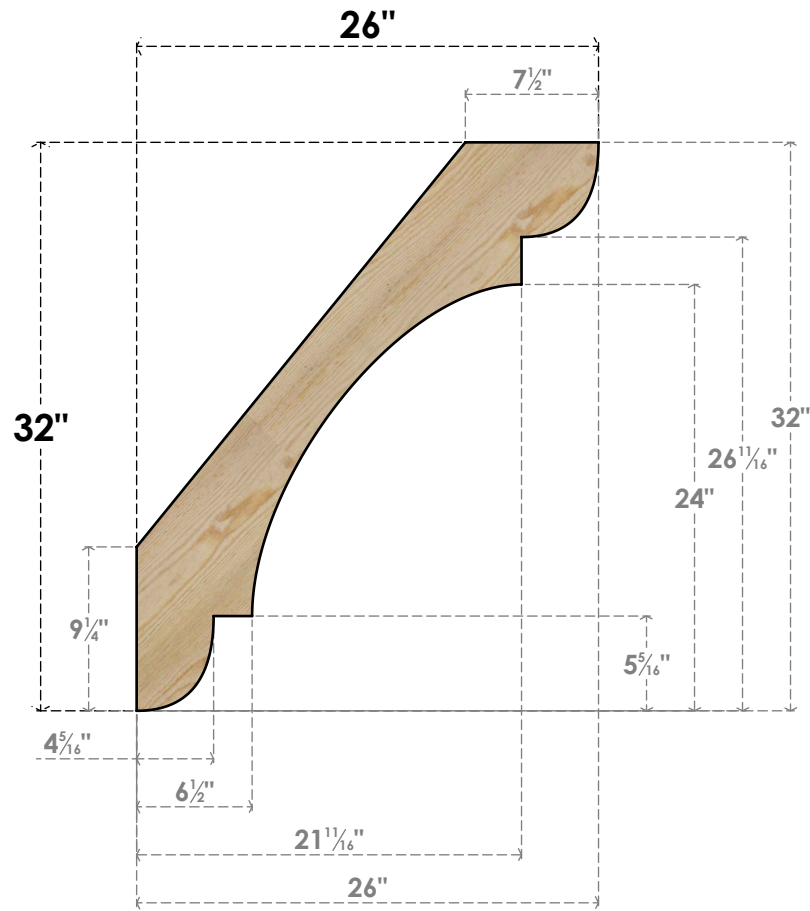

BRC06X26X32OLY00RDF

6"W X 26"D X 32"H OLYMPIC ROUGH SAWN BRACE, DOUGLAS FIR

SIDE

FRONT

EKENA MILLWORK
 2300 WEST MAIN ST.
 CLARKSVILLE, TX 75426
 TOLL FREE: 866-607-0453
 WWW.EKENAMILLWORK.COM

NOTES

1. INSTALLATION TO BE COMPLETED IN ACCORDANCE WITH MANUFACTURER'S SPECIFICATIONS.
2. DRAWING MAY NOT BE TO SCALE
3. THIS DRAWING IS INTENDED FOR DESIGN AND PLANNING PURPOSES ONLY.
4. ALL INFORMATION CONTAINED HEREIN WAS CURRENT AT THE TIME OF DEVELOPMENT BUT MUST BE REVIEWED AND APPROVED BY THE PRODUCT MANUFACTURER TO BE CONSIDERED ACCURATE.
5. PRODUCTS ARE NOT KILN DRIED. THIS ITEM IS UNIQUE AND WILL CONTAIN THE NATURAL VARIATIONS THAT THE WOOD SPECIES OFFERS. THIS MAY RESULT IN VARIATIONS UP TO 1/4"