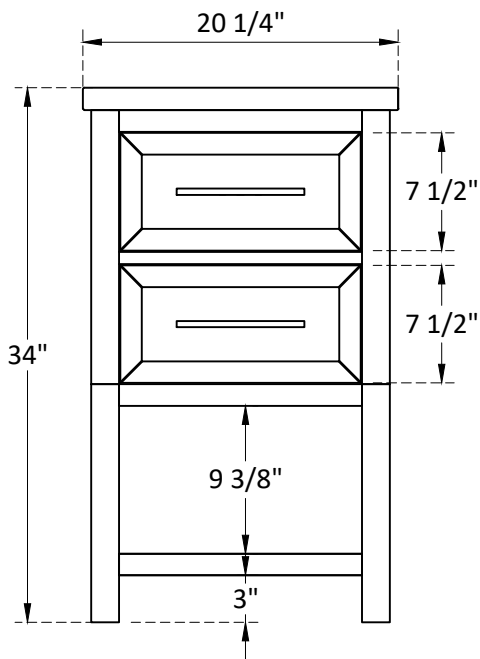

# SPECIFICATIONS

**Overall Length**

8 1/8" (206mm)

6 1/4" (160mm)  
center to center