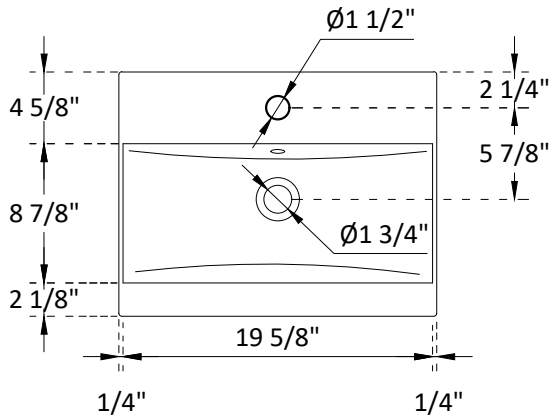

# SPECIFICATIONS

**Overall Length**

8 1/8" (206mm)

6 1/4" (160mm)  
center to center