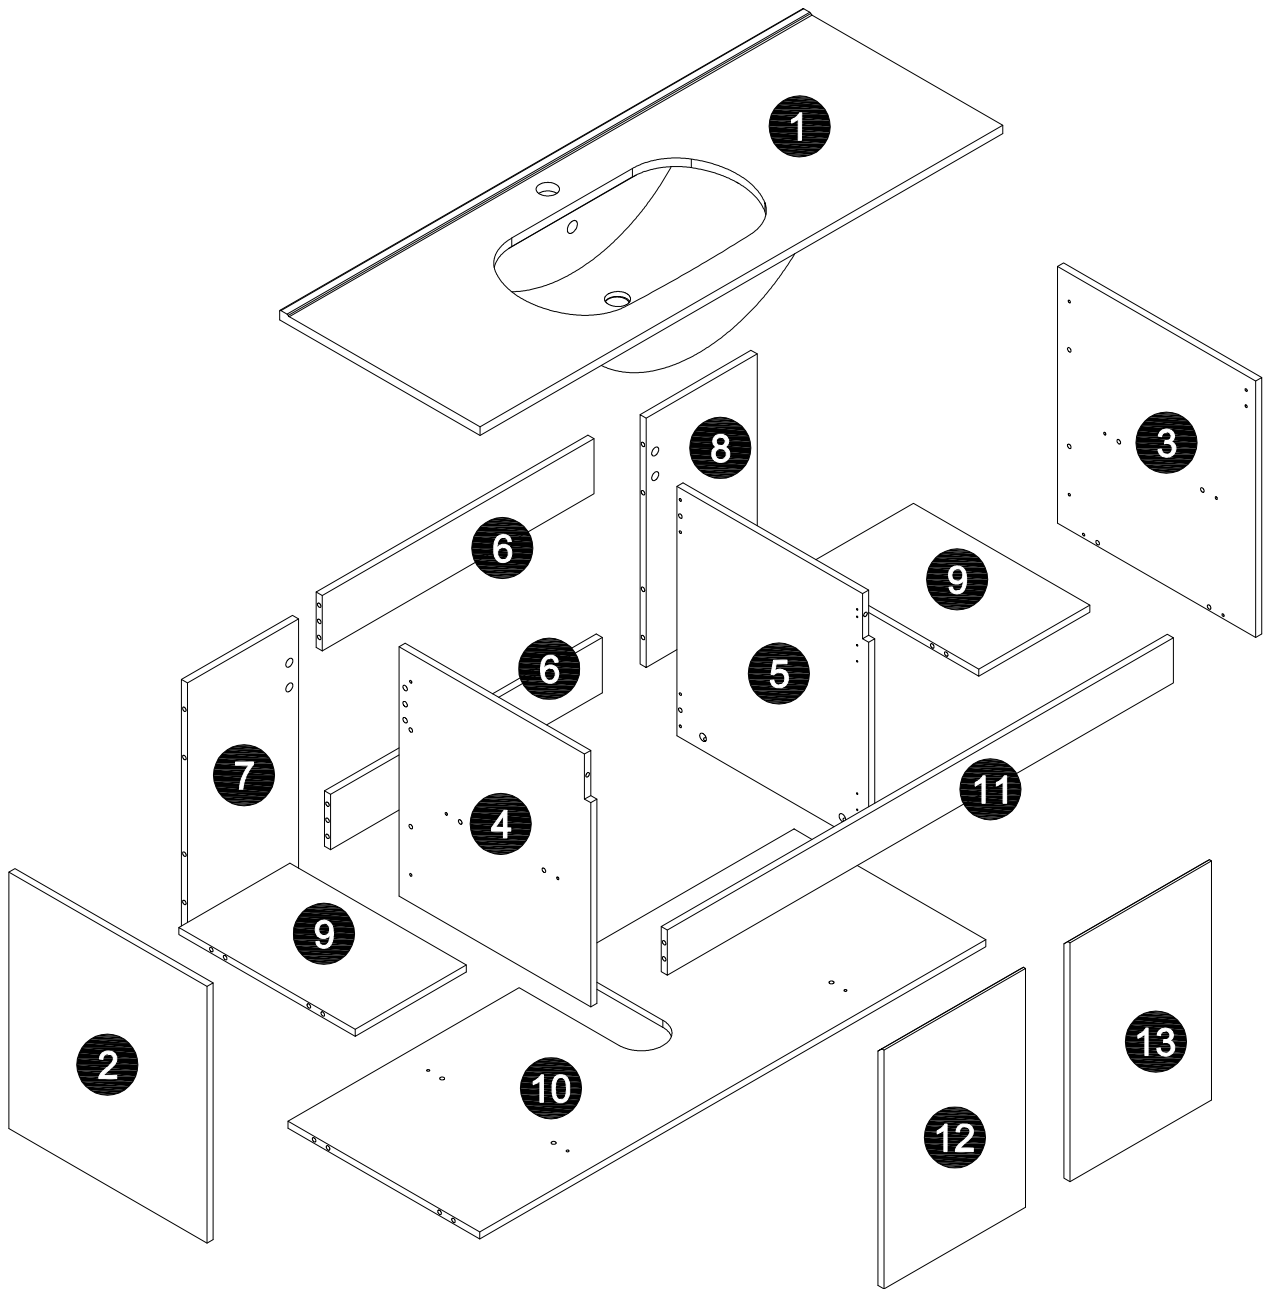

# WARNING

Children have died from furniture tipovers. To reduce the risk of furniture tip-over.

- ALWAYS install anti-tip device provided.
- NEVER put a TV on this product.
- NEVER allow children to stand, climb, or hang on any drawers, doors, or shelves.
- NEVER open more than one drawer at a time.
- Place the heaviest items in the lowest drawers.

# PARTS:

<b>A</b>	<b>X36+2</b>
	
Ø6x34mm	

<b>B</b>	<b>X36+2</b>
	
Ø15x9.5mm	

<b>C</b>	<b>X30+2</b>
	
Ø8x30mm	

<b>D</b>	<b>X4</b>
	
Ø35mm	

<b>E</b>	<b>x24+2</b>
	
Ø8x15mm	

<b>F</b>	<b>x2</b>
	

<b>G</b>	<b>x16+1</b>
	
8x12mm	