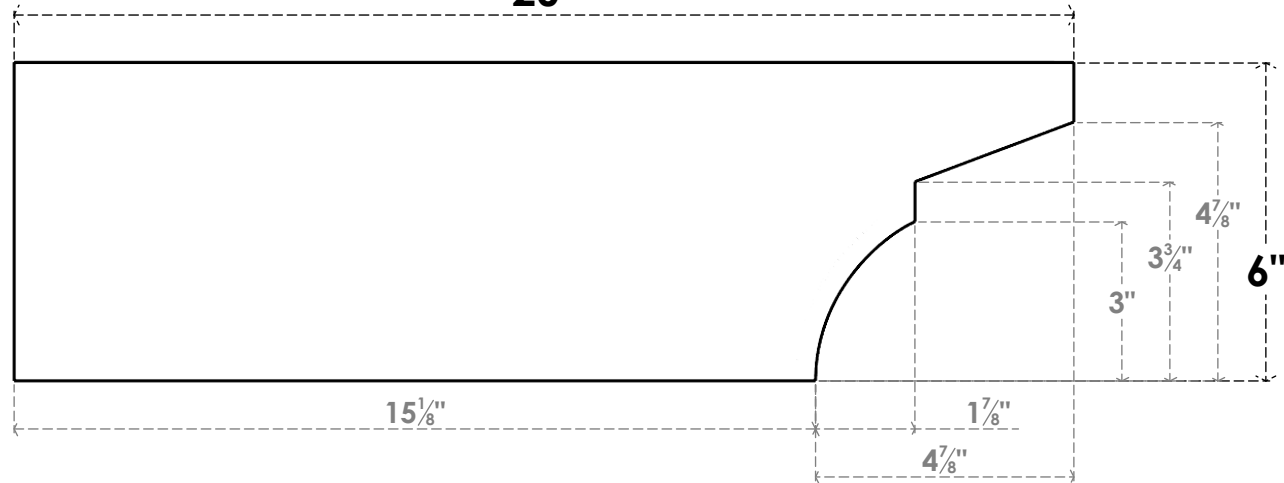

# ITEM NUMBER: RFTURO040X06000X20000X006MON00RCPR

4"W X 6"H X 20"L TIMBERTHANE ROUGH CEDAR MONTEREY FAUX WOOD OPEN RAFTER TAIL, 6" L END, PRIMED TAN

**SIDE PROFILE**

**FRONT PROFILE**

**ISOMETRIC**

GENERATED DATE : 03/02/2023