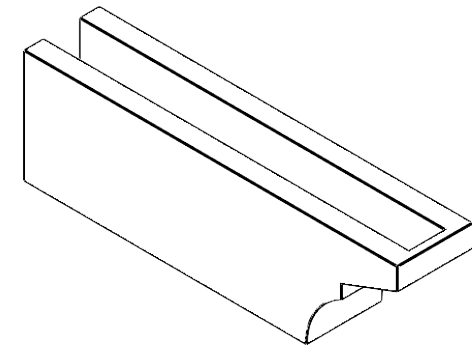

# ITEM NUMBER: RFTURO040X06000X20000X006MON00RCPR

4"W X 6"H X 20"L TIMBERTHANE ROUGH CEDAR MONTEREY FAUX WOOD OPEN RAFTER TAIL, 6" L END, PRIMED TAN

**SIDE PROFILE**

**FRONT PROFILE**

**ISOMETRIC**

GENERATED DATE : 03/02/2023

EKENA MILLWORK  
2300 WEST MAIN ST.  
CLARKSVILLE, TX 75426  
TOLL FREE: 866-607-0453  
WWW.EKENAMILLWORK.COM

**NOTES**

1. INSTALLATION TO BE COMPLETED IN ACCORDANCE WITH MANUFACTURER'S SPECIFICATIONS.
2. DRAWING MAY NOT BE TO SCALE
3. THIS DRAWING IS INTENDED FOR DESIGN AND PLANNING PURPOSES ONLY.
4. ALL INFORMATION CONTAINED HEREIN WAS CURRENT AT THE TIME OF DEVELOPMENT BUT MUST BE REVIEWED AND APPROVED BY THE PRODUCT MANUFACTURER TO BE CONSIDERED ACCURATE.
5. TIMBERTHANE ARCHITECTURAL PRODUCTS ARE MADE FROM HIGH DENSITY URETHANE AND COME FACTORY PRIMED