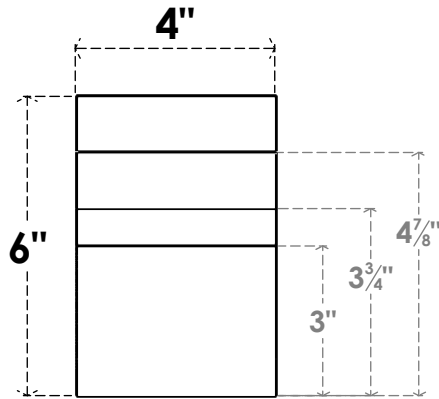

# ITEM NUMBER: RFTURO040X06000X20000X006MON00RCPR

4"W X 6"H X 20"L TIMBERTHANE ROUGH CEDAR MONTEREY FAUX WOOD OPEN RAFTER TAIL, 6" L END, PRIMED TAN

**SIDE PROFILE**

**FRONT PROFILE**

**ISOMETRIC**

GENERATED DATE : 03/02/2023