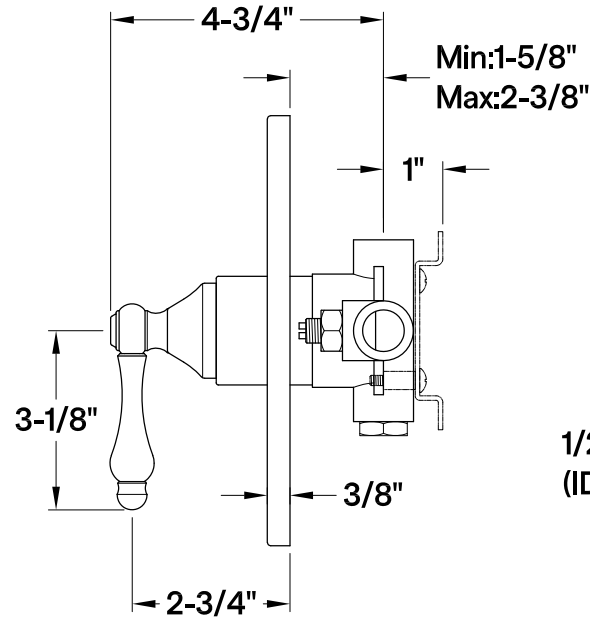

## KB6340,1,2,3,6,7,8ALE

Single Handle Pressure Balanced Tub & Shower Faucet, Valve Trim Only

### Bracket