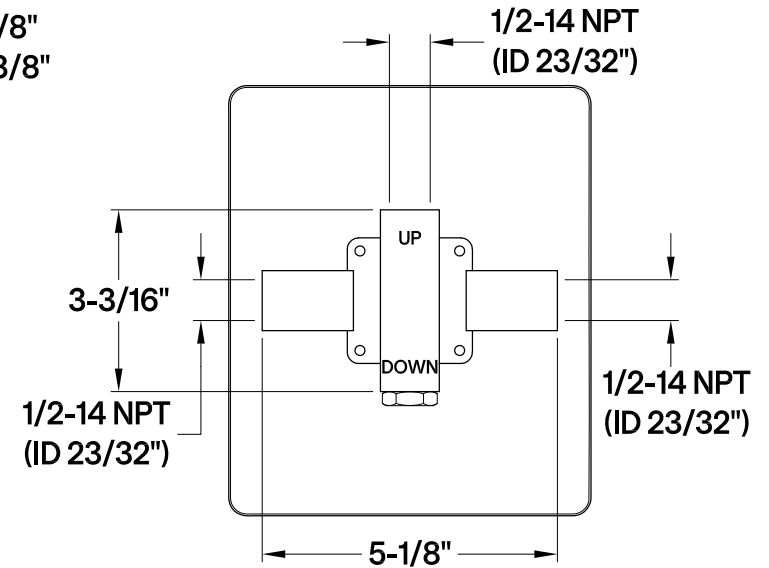

## KB6340,1,2,3,6,7,8ALE

Single Handle Pressure Balanced Tub & Shower Faucet, Valve Trim Only

### Bracket