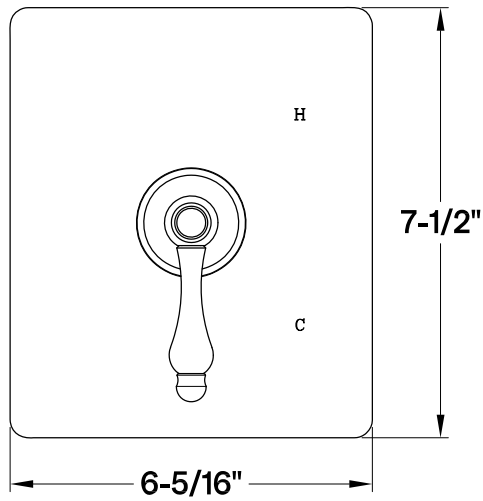

## KB6340,1,2,3,6,7,8ALE

Single Handle Pressure Balanced Tub & Shower Faucet, Valve Trim Only

### Bracket