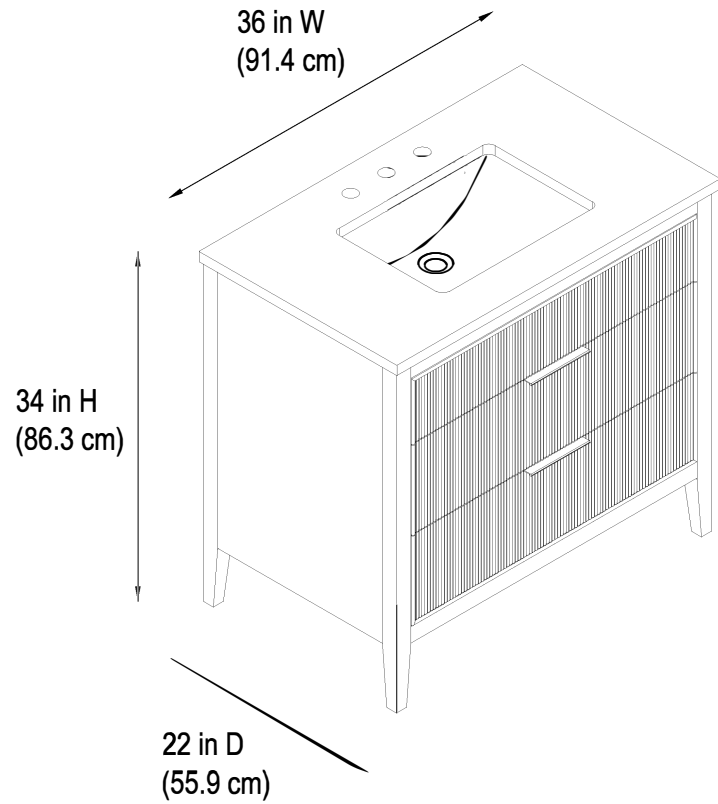

## 36" Bathroom Vanity

36 in. W x 22 in.D x 34 in.H  
(91.4 cm x 55.9 cm x 86.3 cm)

## Top View

## Back View