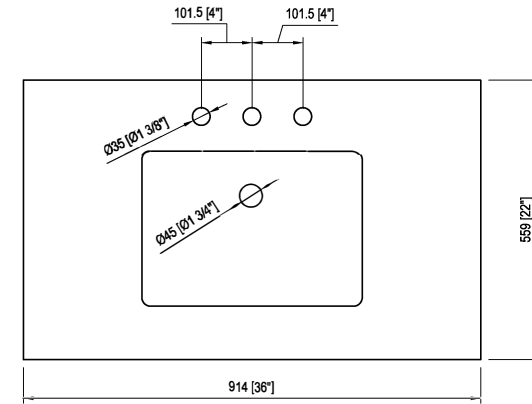

## 36" Bathroom Vanity

36 in. W x 22 in.D x 34 in.H  
(91.4 cm x 55.9 cm x 86.3 cm)

## Top View

## Back View