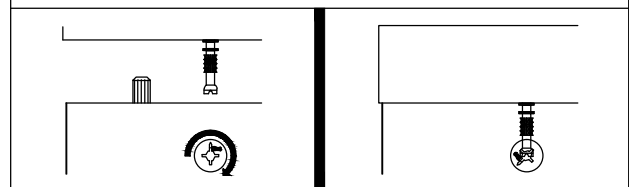

Assembly Instruction

Part List

| <i>Hardware List</i> | | | |
|----------------------|-------|----------------------------------|--------|
| No. | SHAPE | DESCRIPTION | Qty. |
| 1 | | 8x25mm Wood Dowel | 58Pcs |
| 2 | | 15MM Myfix Minifix | 44Sets |
| 3 | | M5x38mm Screw | 6Pcs |
| 4 | | M6x40mm "W" | 5Pcs |
| 5 | | M4x38mm Screw | 30Pcs |
| 6 | | M3.5x15mm Screw | 48Pcs |
| 7 | | M5x8mm Screw (Euro Screw) | 24Pcs |

| | | | |
|----|--|---|--------|
| 11 | | PVC Drawer Pin | 12Pcs |
| 12 | | Handle Wood Ø15x20mm Handle Screw (M4 x25mm) | 12sets |
| 13 | | Minifix Cap | 12Pcs |

Dowel / Cam - Lock Installation

Assembly Instruction