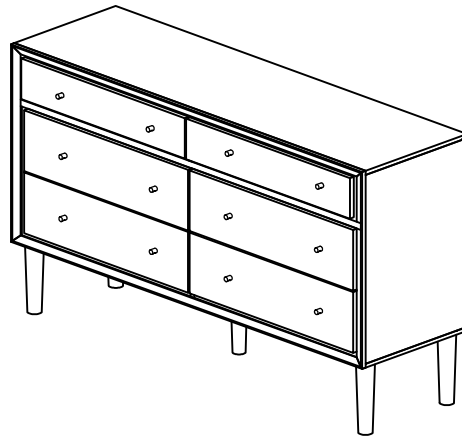

Assembly Instruction

Part List

| <i>Hardware List</i> | | | |
|----------------------|-------|----------------------------------|--------|
| No. | SHAPE | DESCRIPTION | Qty. |
| 1 | | 8x25mm Wood Dowel | 58Pcs |
| 2 | | 15MM Myfix Minifix | 44Sets |
| 3 | | M5x38mm Screw | 6Pcs |
| 4 | | M6x40mm "W" | 5Pcs |
| 5 | | M4x38mm Screw | 30Pcs |
| 6 | | M3.5x15mm Screw | 48Pcs |
| 7 | | M5x8mm Screw (Euro Screw) | 24Pcs |

| | | | |
|----|--|---|--------|
| 11 | | PVC Drawer Pin | 12Pcs |
| 12 | | Handle Wood Ø15x20mm Handle Screw (M4 x25mm) | 12sets |
| 13 | | Minifix Cap | 12Pcs |

Dowel / Cam - Lock Installation

Assembly Instruction