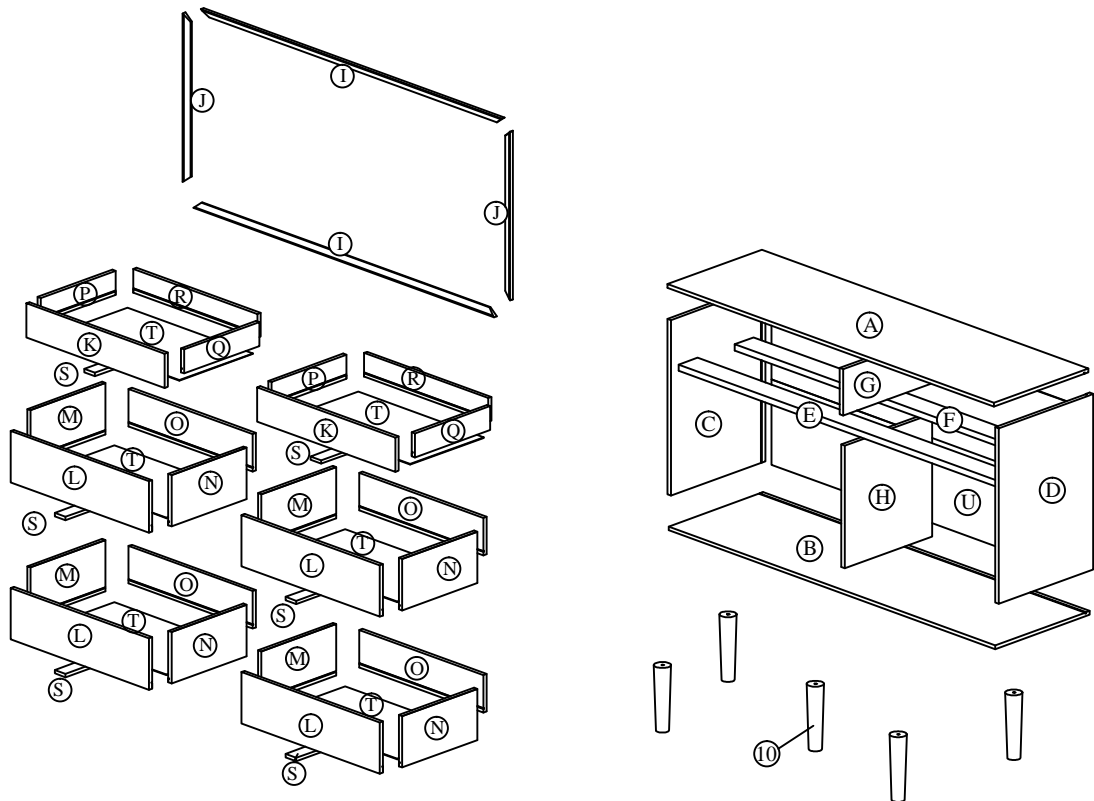

Assembly Instruction

Part List

| <i>Hardware List</i> | | | |
|----------------------|-------|----------------------------------|--------|
| No. | SHAPE | DESCRIPTION | Qty. |
| 1 | | 8x25mm Wood Dowel | 58Pcs |
| 2 | | 15MM Myfix Minifix | 44Sets |
| 3 | | M5x38mm Screw | 6Pcs |
| 4 | | M6x40mm "W" | 5Pcs |
| 5 | | M4x38mm Screw | 30Pcs |
| 6 | | M3.5x15mm Screw | 48Pcs |
| 7 | | M5x8mm Screw (Euro Screw) | 24Pcs |

| | | | |
|----|--|---|--------|
| 11 | | PVC Drawer Pin | 12Pcs |
| 12 | | Handle Wood Ø15x20mm Handle Screw (M4 x25mm) | 12sets |
| 13 | | Minifix Cap | 12Pcs |

Dowel / Cam - Lock Installation

Assembly Instruction