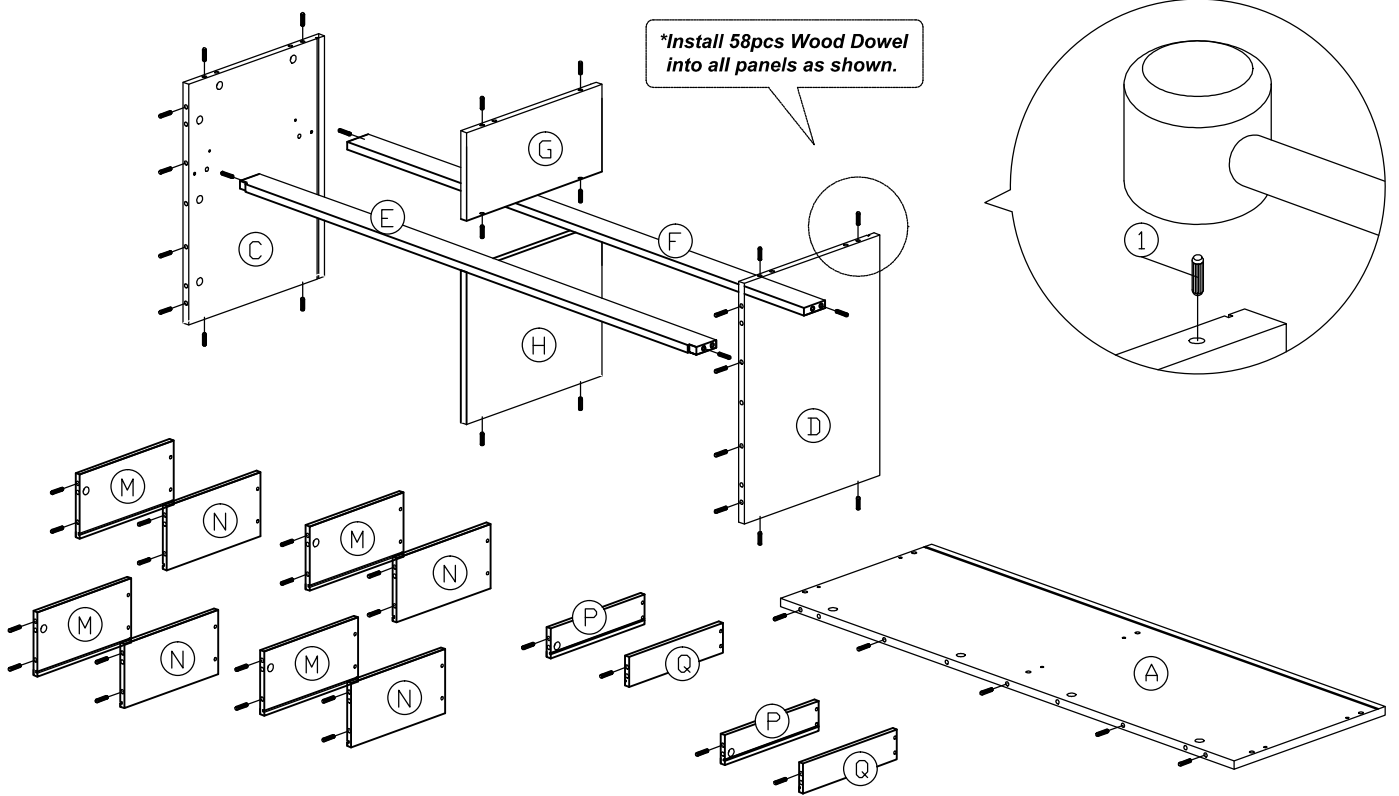

Assembly Instruction

Step 1