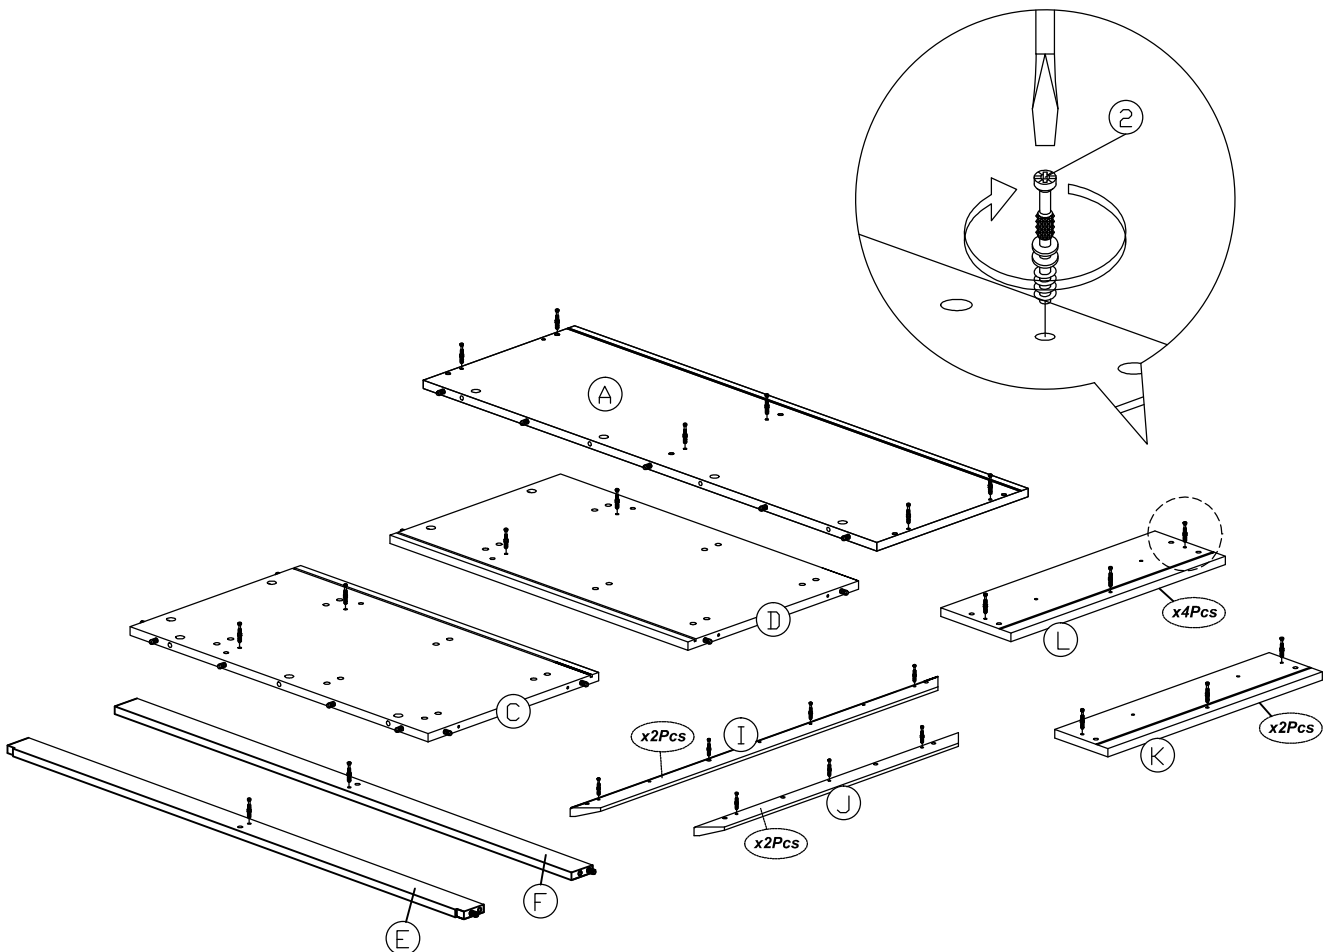

Assembly Instruction

Part List

| <i>Hardware List</i> | | | |
|----------------------|-------|----------------------------------|--------|
| No. | SHAPE | DESCRIPTION | Qty. |
| 1 | | 8x25mm Wood Dowel | 58Pcs |
| 2 | | 15MM Myfix Minifix | 44Sets |
| 3 | | M5x38mm Screw | 6Pcs |
| 4 | | M6x40mm "W" | 5Pcs |
| 5 | | M4x38mm Screw | 30Pcs |
| 6 | | M3.5x15mm Screw | 48Pcs |
| 7 | | M5x8mm Screw (Euro Screw) | 24Pcs |

| | | | |
|----|--|---|--------|
| 11 | | PVC Drawer Pin | 12Pcs |
| 12 | | Handle Wood Ø15x20mm Handle Screw (M4 x25mm) | 12sets |
| 13 | | Minifix Cap | 12Pcs |

Dowel / Cam - Lock Installation

Assembly Instruction

Step 1

Step 2

Assembly Instruction

Step 3

Step 4

Step 5

Assembly Instruction

Step 6

Step 7

Step 8

Assembly Instruction

Step 9

**Assemble top panel, secure with Minifix as shown.*

Step 10

**Assemble all panels, secure with Minifix as shown.*

Assembly Instruction