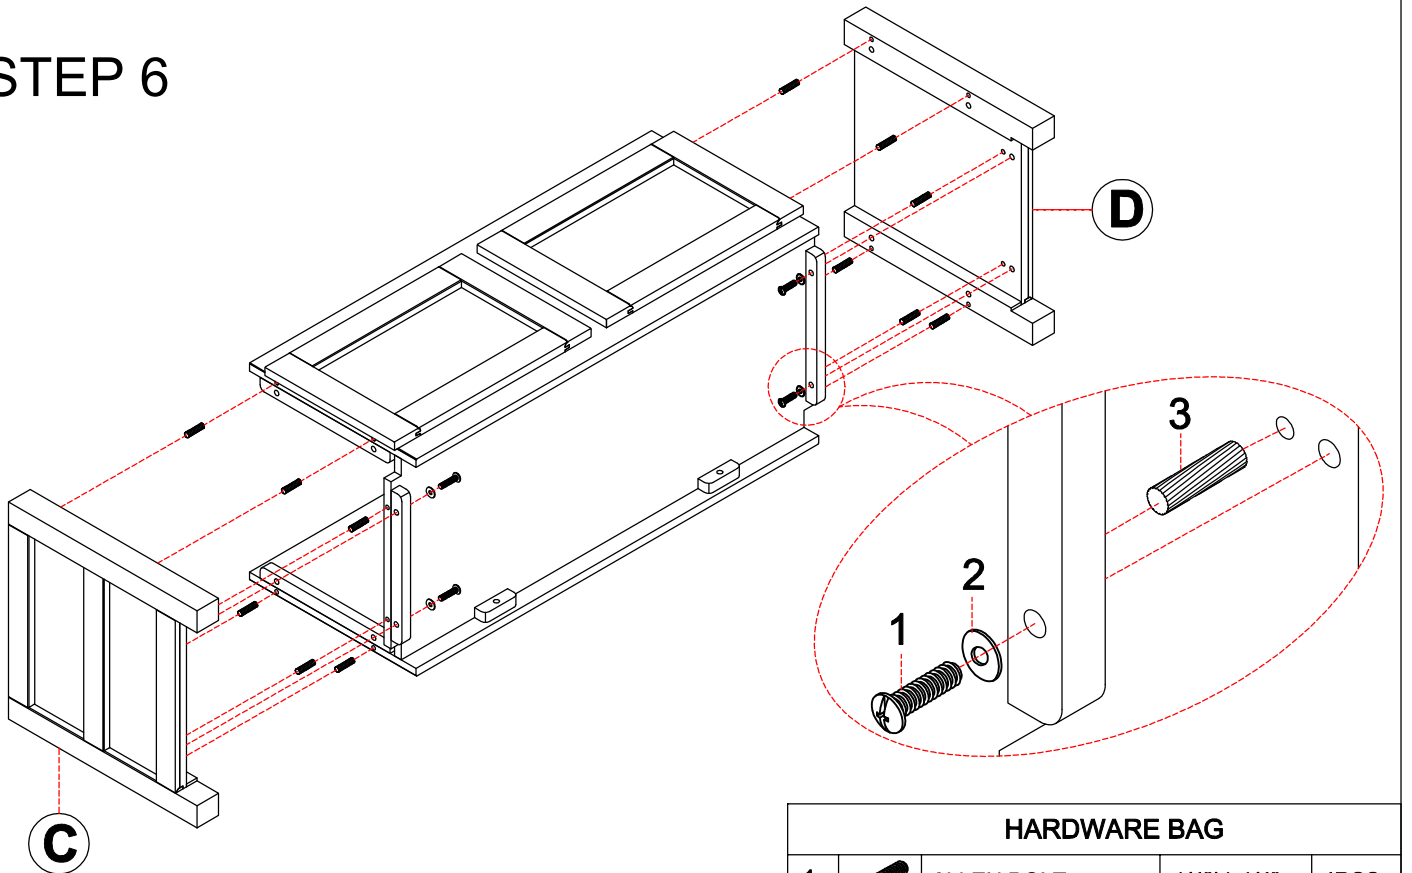

STEP 4

HARDWARE BAG				
4		METAL BOLT	1/4**1-1/2"	2PCS

STEP 5

HARDWARE BAG				
1		ALLEN BOLT	1/4**1-1/4"	2PCS
2		FLAT WASHER	1/4**19MM	2PCS
3		WOOD PLUG	8*30MM	5PCS
5		METAL CAM	15*11MM	2PCS

STEP 6

HARDWARE BAG				
1		ALLEN BOLT	1/4**1-1/4"	4PCS
2		FLAT WASHER	1/4**19MM	4PCS
3		WOOD PLUG	8*30MM	12PCS