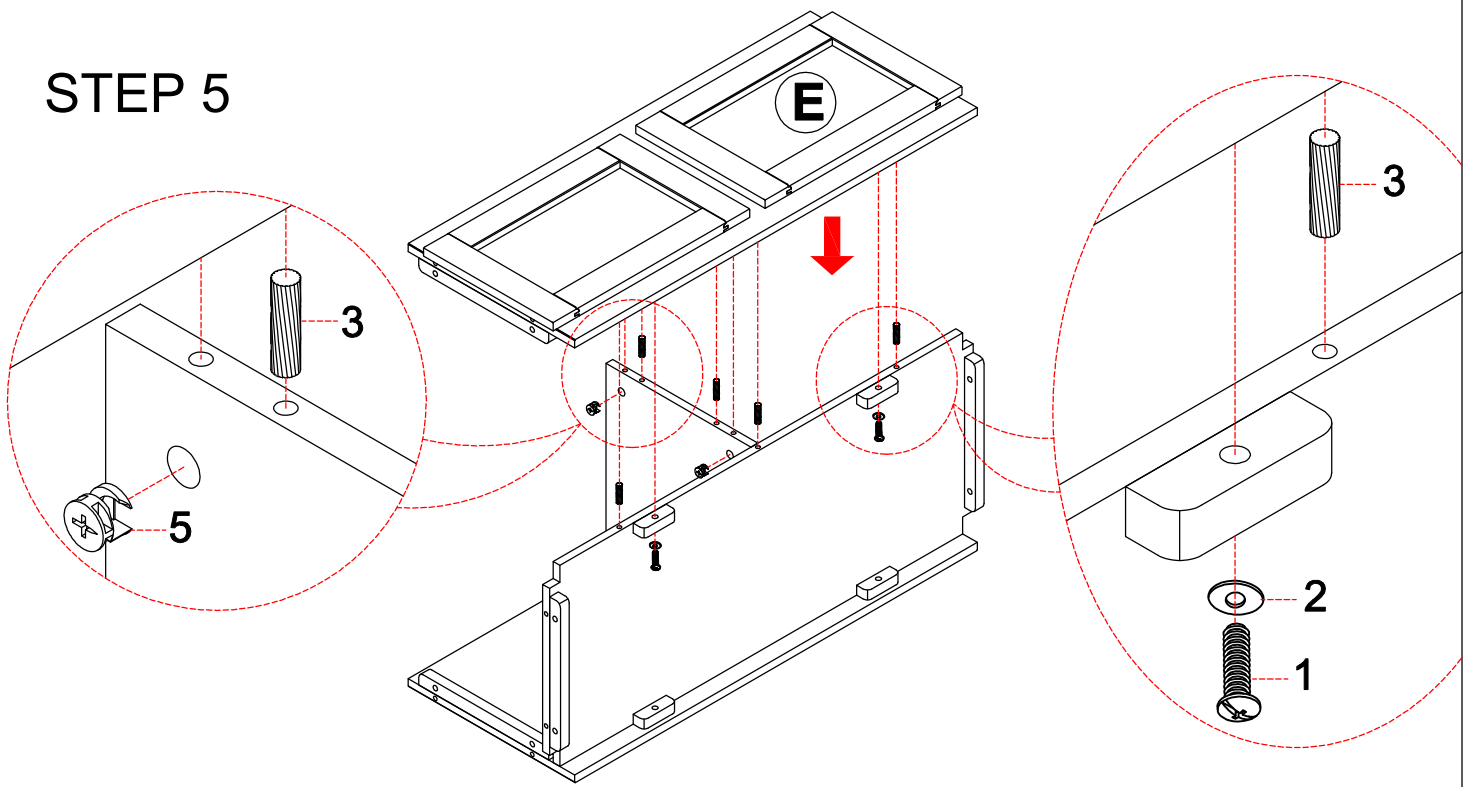

9 Right Spring Hinge
QTY. 1

STEP 1

HARDWARE BAG				
4		METAL BOLT	1/4**1-1/2"	2PCS

STEP 2

HARDWARE BAG				
1		ALLEN BOLT	1/4**1-1/4"	2PCS
2		FLAT WASHER	1/4**19MM	2PCS
3		WOOD PLUG	8*30MM	3PCS

STEP 3

HARDWARE BAG				
3		WOOD PLUG	8*30MM	2PCS
5		METAL CAM	15*11MM	2PCS

STEP 4

HARDWARE BAG				
4		METAL BOLT	1/4**1-1/2"	2PCS

STEP 5

HARDWARE BAG				
1		ALLEN BOLT	1/4**1-1/4"	2PCS
2		FLAT WASHER	1/4**19MM	2PCS
3		WOOD PLUG	8*30MM	5PCS
5		METAL CAM	15*11MM	2PCS

STEP 6

HARDWARE BAG				
1		ALLEN BOLT	1/4**1-1/4"	4PCS
2		FLAT WASHER	1/4**19MM	4PCS
3		WOOD PLUG	8*30MM	12PCS