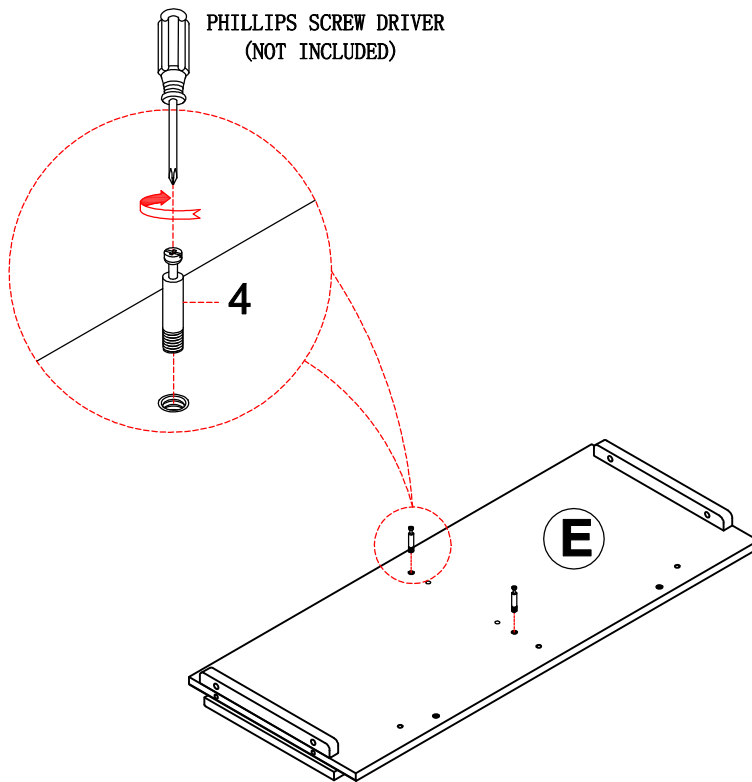

9 Right Spring Hinge
QTY. 1

STEP 1

HARDWARE BAG				
4		METAL BOLT	1/4**1-1/2"	2PCS

STEP 2

HARDWARE BAG				
1		ALLEN BOLT	1/4**1-1/4"	2PCS
2		FLAT WASHER	1/4**19MM	2PCS
3		WOOD PLUG	8*30MM	3PCS

STEP 3

HARDWARE BAG				
3		WOOD PLUG	8*30MM	2PCS
5		METAL CAM	15*11MM	2PCS

STEP 4

HARDWARE BAG				
4		METAL BOLT	1/4**1-1/2"	2PCS

STEP 5

HARDWARE BAG				
1		ALLEN BOLT	1/4**1-1/4"	2PCS
2		FLAT WASHER	1/4**19MM	2PCS
3		WOOD PLUG	8*30MM	5PCS
5		METAL CAM	15*11MM	2PCS

STEP 6

HARDWARE BAG				
1		ALLEN BOLT	1/4**1-1/4"	4PCS
2		FLAT WASHER	1/4**19MM	4PCS
3		WOOD PLUG	8*30MM	12PCS