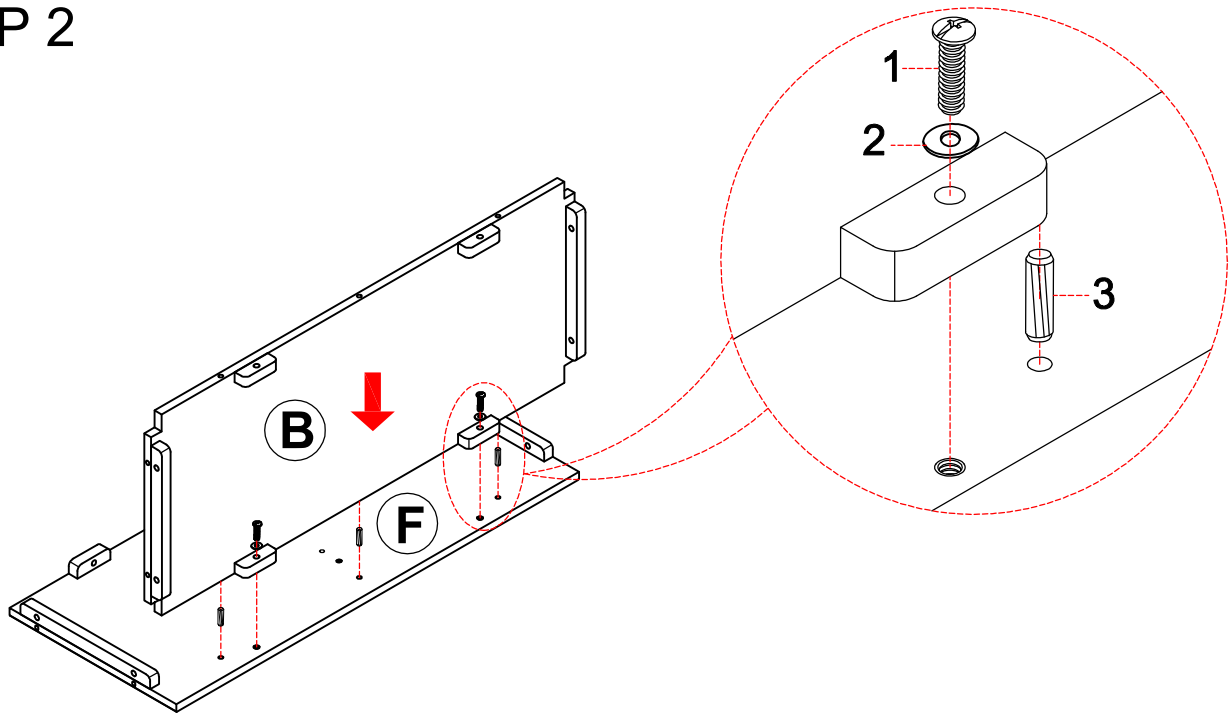

Plow & Hearth

59F84 WAL Portland Coffee Table Assembly Instruction

PARTS AND HARDWARE LIST

			
A Top: 1PC	B Base: 1PC	C Left panel: 1pc	D Right panel: 1pc
			
E Front panel: 1PC	F Back panel: 1PC	G Middle panel: 1pc	

9 Right Spring Hinge
QTY. 1

STEP 1

HARDWARE BAG				
4		METAL BOLT	1/4**1-1/2"	2PCS

STEP 2

HARDWARE BAG				
1		ALLEN BOLT	1/4**1-1/4"	2PCS
2		FLAT WASHER	1/4**19MM	2PCS
3		WOOD PLUG	8*30MM	3PCS

STEP 3

HARDWARE BAG				
3		WOOD PLUG	8*30MM	2PCS
5		METAL CAM	15*11MM	2PCS