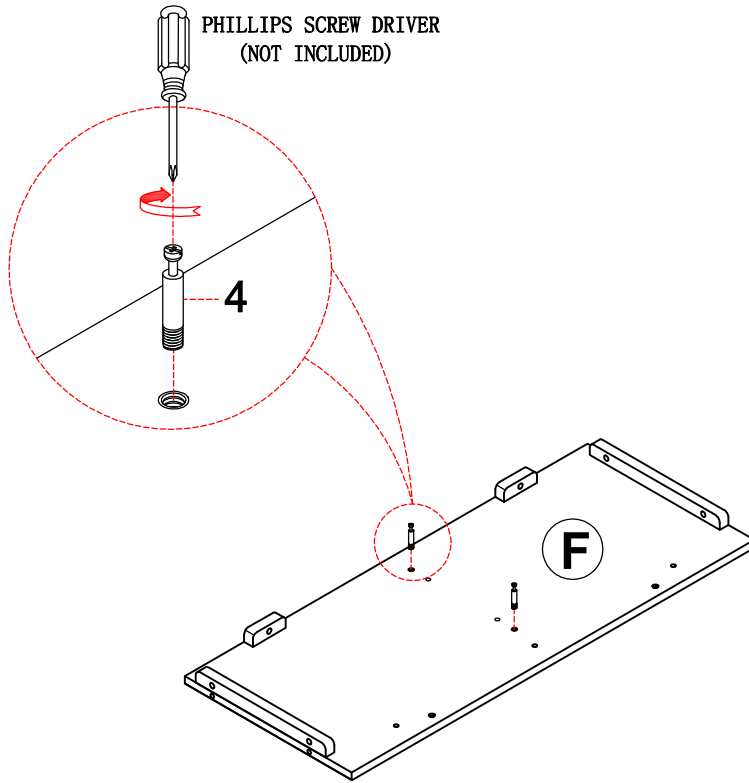

Plow & Hearth

59F84 WAL Portland Coffee Table Assembly Instruction

PARTS AND HARDWARE LIST

			
A Top: 1PC	B Base: 1PC	C Left panel: 1pc	D Right panel: 1pc
			
E Front panel: 1PC	F Back panel: 1PC	G Middle panel: 1pc	

1 Bolt
QTY. 18

2 Washer
QTY. 18

3 Dowel
QTY. 24

4 Metal Bolt
QTY. 4

5 Metal Cam
QTY. 4

6 Cabinet Door Hinge
QTY. 4

7 Hinge Screw
QTY. 36

8 Left Spring Hinge
QTY. 1

9 Right Spring Hinge
QTY. 1

STEP 1

HARDWARE BAG				
4		METAL BOLT	1/4**1-1/2"	2PCS

STEP 2

HARDWARE BAG				
1		ALLEN BOLT	1/4**1-1/4"	2PCS
2		FLAT WASHER	1/4**19MM	2PCS
3		WOOD PLUG	8*30MM	3PCS

STEP 3

HARDWARE BAG				
3		WOOD PLUG	8*30MM	2PCS
5		METAL CAM	15*11MM	2PCS