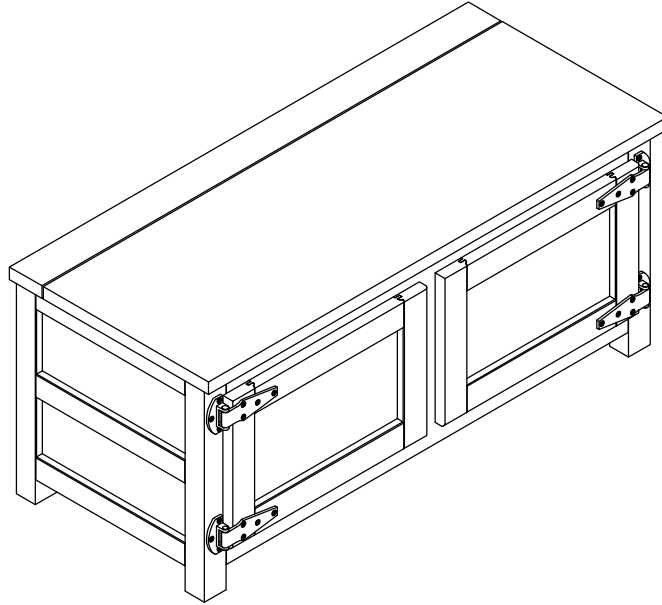

Plow & Hearth

59F84 WAL Portland Coffee Table Assembly Instruction

PARTS AND HARDWARE LIST

			
A Top: 1PC	B Base: 1PC	C Left panel: 1pc	D Right panel: 1pc
			
E Front panel: 1PC	F Back panel: 1PC	G Middle panel: 1pc	