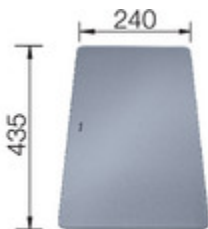

Optional Accessories

Cutting board
BL227697