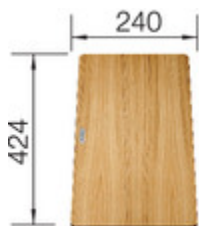

BLANCO CUBIC
chrome
BM1251CH

Optional Accessories

Cutting board
BL227697

Colander
BL227692

Colander
BL227692

Chopping board
BL230700

Chopping board
BL230700

Colander
BL223297