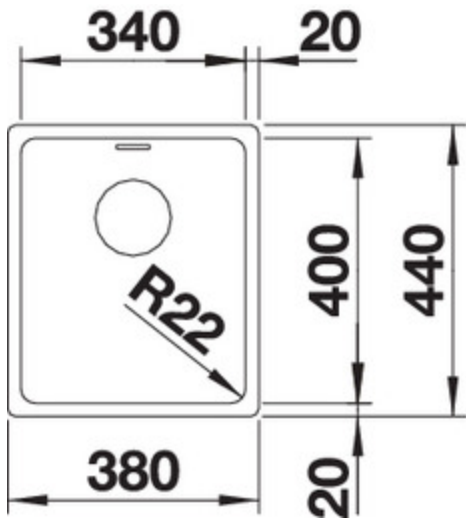

Surfaces

Stainless steel 18/10

Item No. BL467033

Details

Top View

Side View

Front View

Scope of supply

waste and overflow fitting with space-saving pipe, 3 1/2" basket strainer, fixing kit (sealing not included)

Design tips

Cabinet Width: 40 cm
Bowl depth: 190 mm
Cut out size: 340 x 400 x 22R

Taps

BLANCO VONDA
chrome
BM3750CH