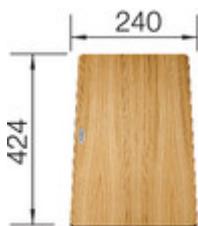

BLANCO CUBIC
chrome
BM1251CH

Optional Accessories

Cutting board
BL227697

Colander
BL227692

Colander
BL227692

Chopping board
BL230700

Chopping board
BL230700

Colander
BL223297