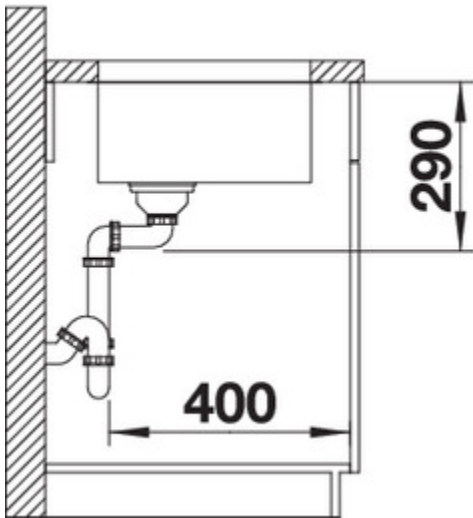

Surfaces

Stainless steel 18/10

Item No. BL467033

Details

Top View

Side View

Front View

Scope of supply

waste and overflow fitting with space-saving pipe, 3 1/2" basket strainer, fixing kit (sealing not included)

Design tips

Cabinet Width: 40 cm
Bowl depth: 190 mm
Cut out size: 340 x 400 x 22R

Taps

BLANCO VONDA
chrome
BM3750CH