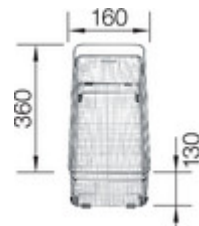

Colander
BL223297