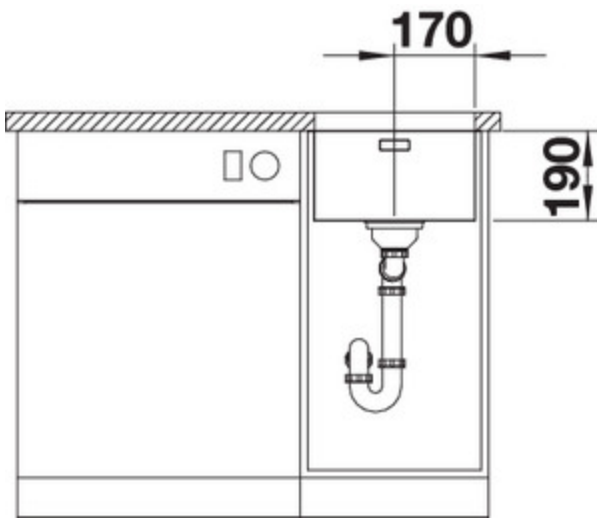

Surfaces

Stainless steel 18/10

Item No. BL467033

Details

Top View

Side View

Front View

Scope of supply

waste and overflow fitting with space-saving pipe, 3 1/2" basket strainer, fixing kit (sealing not included)

Design tips

Cabinet Width: 40 cm
Bowl depth: 190 mm
Cut out size: 340 x 400 x 22R

Taps

BLANCO VONDA
chrome
BM3750CH