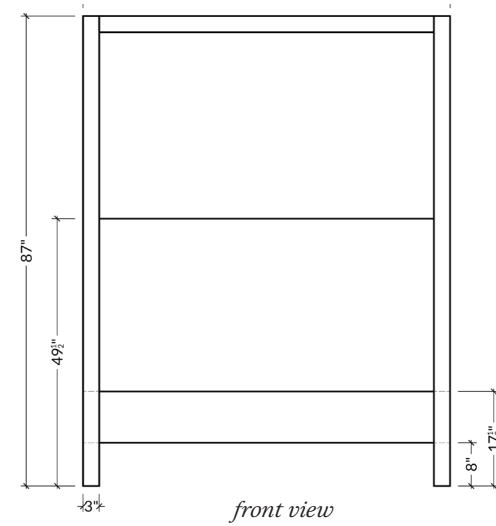

A poster-bed design, this bed is reminiscent of royal elegance. All four posters are fully upholstered from head to foot for visual impact.

BED SIZES

CAL KING | KING | QUEEN | FULL | TWIN

OVERALL HEIGHT

87"H

FOOTBOARD HEIGHT

17.5"H

BED RAIL HEIGHT

17.5"H

FOOT HEIGHT

8"H