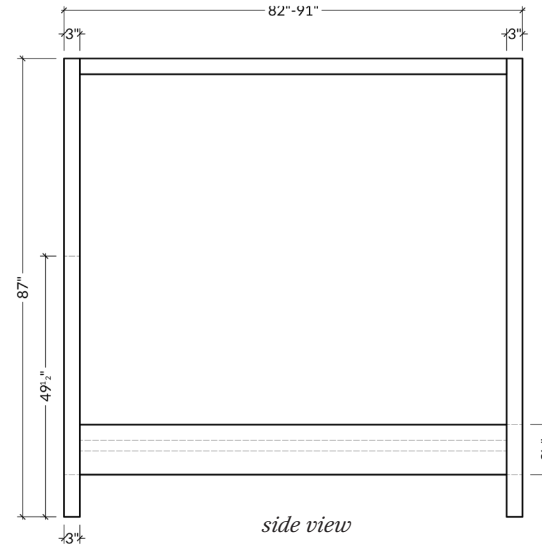

A poster-bed design, this bed is reminiscent of royal elegance. All four posters are fully upholstered from head to foot for visual impact.

BED SIZES

CAL KING | KING | QUEEN | FULL | TWIN

OVERALL HEIGHT

87"H

FOOTBOARD HEIGHT

17.5"H

BED RAIL HEIGHT

17.5"H

FOOT HEIGHT

8"H