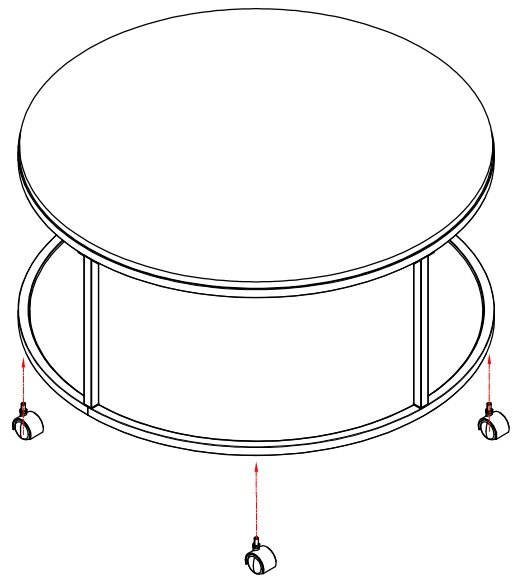

ASSEMBLY INSTRUCTIONS

Description : ***COFFEE TABLE***

Dimension : 35.4"L x 35.4"W x 18.1"H

Cube Size 1 : 38.1" x 38.1" x 3.6"

NW: 44.4 LBS

GW: 50.6 LBS

COFFEE TABLE

PART LIST

 <p>1 1PC</p>	 <p>2 4PCS</p>	 <p>3 1PC</p>	 <p>4 1PC</p>	 <p>5 1PC</p>
---	---	--	---	--

HARDWARE LIST

 <p>A 1/4"*40 4PCS</p>	 <p>B 1/4"*20 8PCS</p>	 <p>C 1/4"*12 8PCS</p>	 <p>D 1/4"*60 4PCS(2LOCK)</p>	 <p>E 4x60 1PCS</p>	 <p>F 12x60 1PCS</p>
---	---	---	--	--	---

COFFEE TABLE

STEP 1

STEP 2

STEP 3

STEP 4

COFFEE TABLE