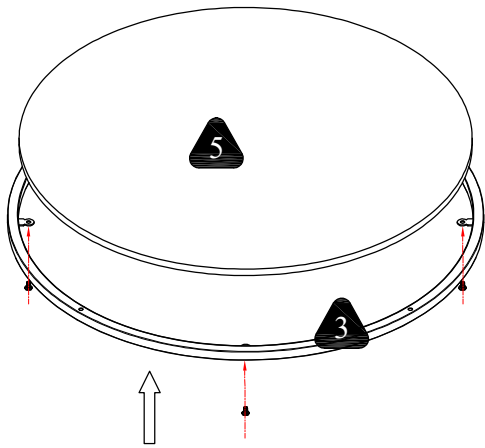

STEP 1

STEP 2

STEP 3

STEP 4

COFFEE TABLE