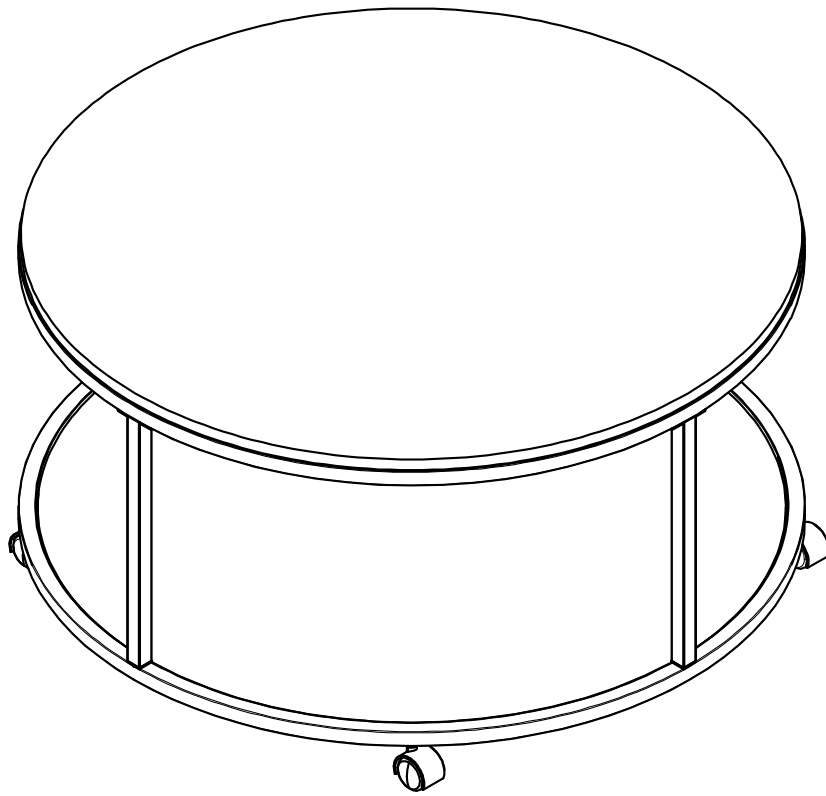

ASSEMBLY INSTRUCTIONS

Description : ***COFFEE TABLE***

Dimension : 35.4"L x 35.4"W x 18.1"H

Cube Size 1 : 38.1" x 38.1" x 3.6"

NW: 44.4 LBS

GW: 50.6 LBS

COFFEE TABLE

PART LIST

 <p>1 1PC</p>	 <p>2 4PCS</p>	 <p>3 1PC</p>	 <p>4 1PC</p>	 <p>5 1PC</p>
---	---	--	---	--

HARDWARE LIST

 <p>A 1/4"*40 4PCS</p>	 <p>B 1/4"*20 8PCS</p>	 <p>C 1/4"*12 8PCS</p>	 <p>D 1/4"*60 4PCS(2LOCK)</p>	 <p>E 4x60 1PCS</p>	 <p>F 12x60 1PCS</p>
---	---	---	--	--	---