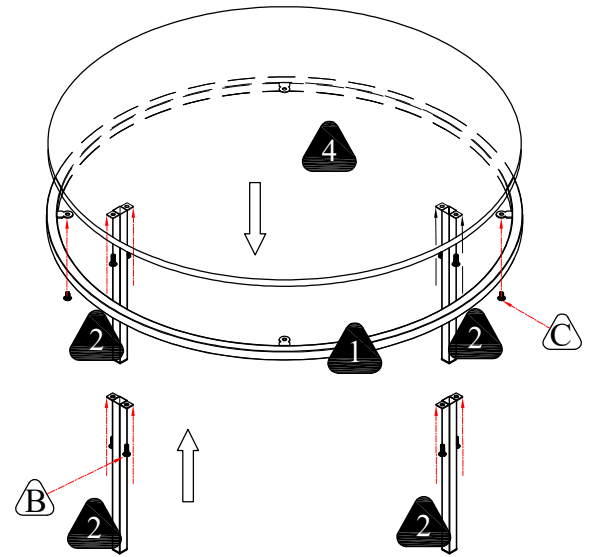

 <p>1 1PC</p>	 <p>2 4PCS</p>	 <p>3 1PC</p>	 <p>4 1PC</p>	 <p>5 1PC</p>
---	---	--	---	--

HARDWARE LIST

 <p>A 1/4"*40 4PCS</p>	 <p>B 1/4"*20 8PCS</p>	 <p>C 1/4"*12 8PCS</p>	 <p>D 1/4"*60 4PCS(2LOCK)</p>	 <p>E 4x60 1PCS</p>	 <p>F 12x60 1PCS</p>
---	---	---	--	--	---

IMPORTANT SAFETY NOTICE: READ CAREFULLY BEFORE BEGINNING ASSEMBLY!

-  Hardware packs and small components should be away from the children, avoid eating and being injured
-  Please, follow with the assembly steps in order
-  Please, do not tighten any screw before each assembling unit is well placed at appropriate position
-  Please, make sure all components are fixed firmly locked without any potential safety hazard
After assembly and before using
-  Please, use this product correctly, according to its purpose to avoid danger happened
-  Please, do not stand on any component of this product, except the ladder of this product after fixing locked safely
-  Such as the wall fastening devices are essential parts of this product. Please fix firmly locked without any potential safety hazard before using
-  Please check all contents of this product inside of carton (s) carefully, small parts may have been lost during shipment, if any! contact further with the retailer from which you purchased this product to obtain, do not use any substitute part
-  This assembly instructions booklet contains important safety information, please read and keep for further reference
-  This products is designed referring to overall loading of each set final product,
Please avoid to load on single point of final product making damaged
product name : **Harley Coffee Table** overall loading : 100 LBS (maximum)

COFFEE TABLE

STEP 1

STEP 2

STEP 3

STEP 4

COFFEE TABLE