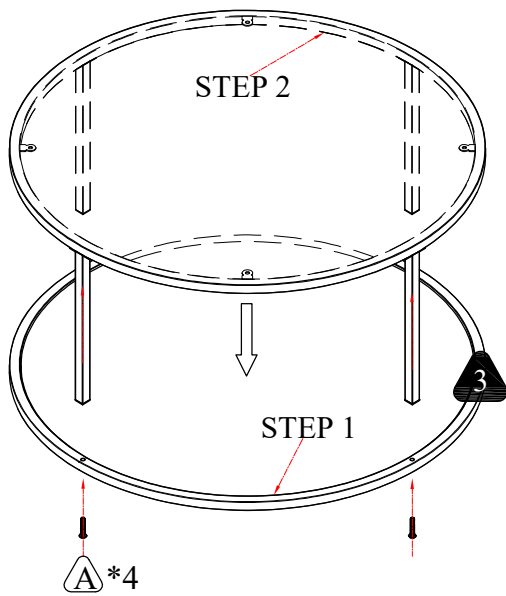

ASSEMBLY INSTRUCTIONS

Description : ***COFFEE TABLE***

Dimension : 35.4"L x 35.4"W x 18.1"H

Cube Size 1 : 38.1" x 38.1" x 3.6"

NW: 44.4 LBS

GW: 50.6 LBS

COFFEE TABLE

PART LIST

 <p>1 1PC</p>	 <p>2 4PCS</p>	 <p>3 1PC</p>	 <p>4 1PC</p>	 <p>5 1PC</p>
---	---	--	---	--

HARDWARE LIST

 <p>A 1/4"*40 4PCS</p>	 <p>B 1/4"*20 8PCS</p>	 <p>C 1/4"*12 8PCS</p>	 <p>D 1/4"*60 4PCS(2LOCK)</p>	 <p>E 4x60 1PCS</p>	 <p>F 12x60 1PCS</p>
---	---	---	--	--	---

COFFEE TABLE

STEP 1

STEP 2

STEP 3

STEP 4

COFFEE TABLE