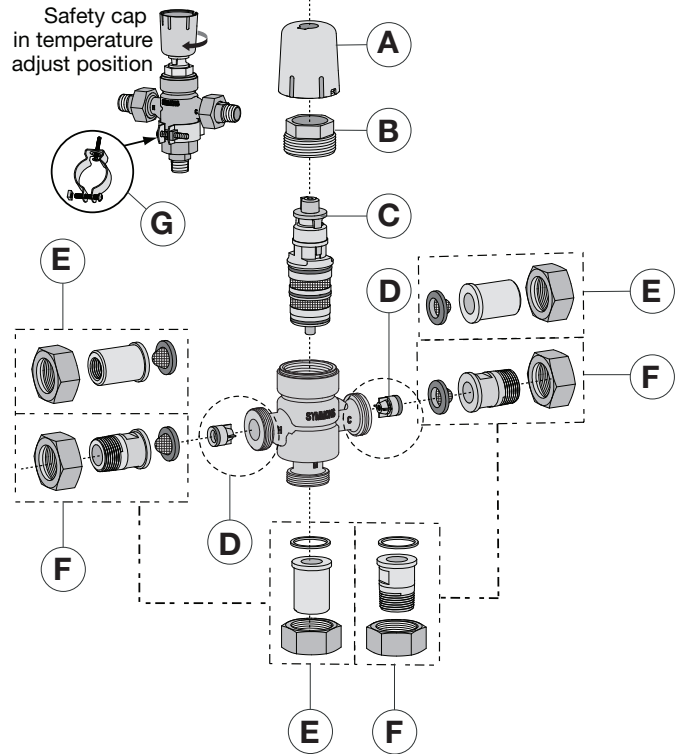

Parts Breakdown

7-225 Series

Replacement Parts 7-225 Series

Item	Description	Part No.
A	Safety cap	TMX-277
B	Cap retainer	TMX-269
C	Cartridge	TMX-267-KIT
D	Check valve	TMX-274-KIT
E	1/2" PEX union fitting kit	TMX-289-KIT
F	1/2" female union fitting kit	TMX-293-KIT
G	1/2" male union fitting kit	TMX-286-KIT
H	Wall hanger	TMX-290-KIT

7-230 Series

Replacement Parts 7-230 Series

Item	Description	Part No.
A	Safety cap	TMX-277
B	Cap retainer	TMX-269
C	Cartridge	TMX-267-KIT
D	Check valve	TMX-274-KIT
E	3/4" female union fitting kit	TMX-288-KIT
F	3/4" male union fitting kit	TMX-287-KIT
G	Wall hanger	TMX-290-KIT