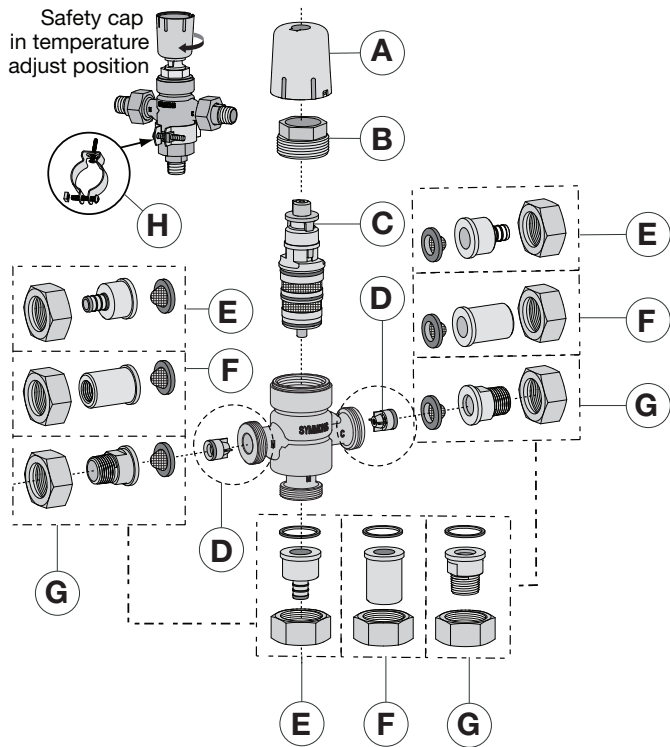

Parts Breakdown

7-225 Series

Replacement Parts 7-225 Series

Item	Description	Part No.
A	Safety cap	TMX-277
B	Cap retainer	TMX-269
C	Cartridge	TMX-267-KIT
D	Check valve	TMX-274-KIT
E	1/2" PEX union fitting kit	TMX-289-KIT
F	1/2" female union fitting kit	TMX-293-KIT
G	1/2" male union fitting kit	TMX-286-KIT
H	Wall hanger	TMX-290-KIT

7-230 Series

Replacement Parts 7-230 Series

Item	Description	Part No.
A	Safety cap	TMX-277
B	Cap retainer	TMX-269
C	Cartridge	TMX-267-KIT
D	Check valve	TMX-274-KIT
E	3/4" female union fitting kit	TMX-288-KIT
F	3/4" male union fitting kit	TMX-287-KIT
G	Wall hanger	TMX-290-KIT