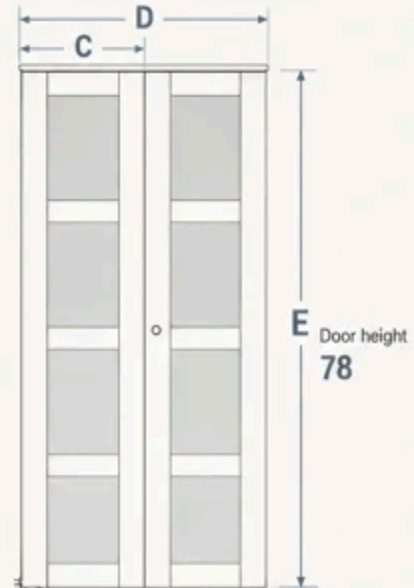

BI-FOLD DOOR SIZE CHART

Fit Opening Size

Actual Panel Size

Option Size	Actual Panel Size				Fit Door Opening Size	
	Width(D)	Height(E)	Single Door Panel Width(C)	Thickness	Width(A)	Height(B)
24" x 80"	23 1/2"	78	11 3/4"	21mm	24"	80 1/4"-80 3/4"
28" x 80"	27 1/2"	78	13 3/4"	21mm	28"	80 1/4"-80 3/4"
30" x 80"	29 1/2"	78	14 3/4"	21mm	30"	80 1/4"-80 3/4"
32" x 80"	31 1/2"	78	15 3/4"	21mm	32"	80 1/4"-80 3/4"
36" x 80"	35 1/2"	78	17 3/4"	21mm	36"	80 1/4"-80 3/4"