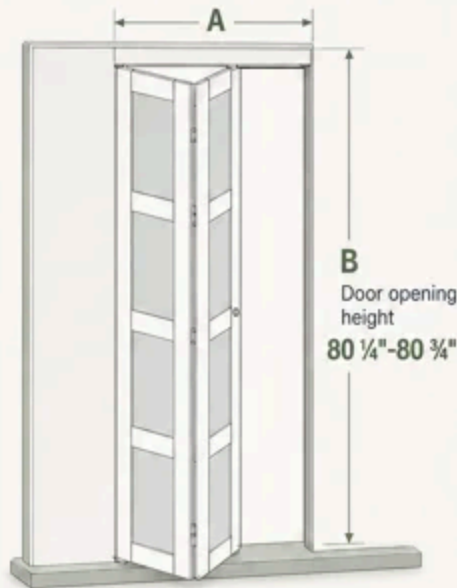

BI-FOLD DOOR SIZE CHART

Fit Opening Size

Actual Panel Size

Option Size	Actual Panel Size				Fit Door Opening Size	
	Width(D)	Height(E)	Single Door Panel Width(C)	Thickness	Width(A)	Height(B)
24" x 80"	23 1/2"	78	11 3/4"	21mm	24"	80 1/4"-80 3/4"
28" x 80"	27 1/2"	78	13 3/4"	21mm	28"	80 1/4"-80 3/4"
30" x 80"	29 1/2"	78	14 3/4"	21mm	30"	80 1/4"-80 3/4"
32" x 80"	31 1/2"	78	15 3/4"	21mm	32"	80 1/4"-80 3/4"
36" x 80"	35 1/2"	78	17 3/4"	21mm	36"	80 1/4"-80 3/4"