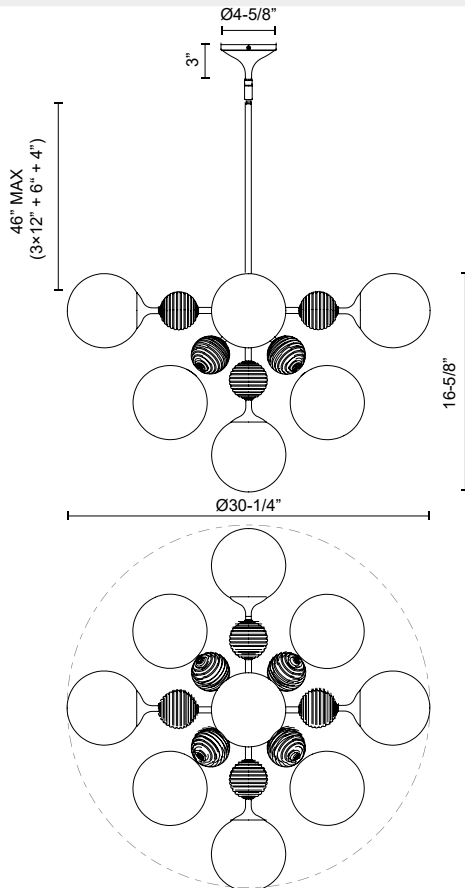

alora mood

P. 1.855.855.8926

CANADA: 19054 28TH Avenue Surrey - BC V3Z 6M3

USA: 3035 E. Lone Mountain Rd - Las Vegas, NV, 89081

CELIA CH415331

FIXTURE DIMENSIONS	D30-1/4" x H16-5/8"
GLASS DETAILS	Matte Opal Glass + Clear Ribbed Glass
LAMP TYPE	E12
WATTAGE	9 x 60W
MAX WATTAGE	60W
BULB QTY	9
BULBS INCLUDED	No
VOLTAGE	120V
MATERIAL	Steel
ROD LENGTH	46" Max (3x12" + 1x6" + 1x4")
MINIMUM HANG HEIGHT	27"
SLOPED CEILING ADAPTABLE	Yes, Up to 45 Degrees
LOCATION	Dry
CANOPY DIMENSIONS	D4-5/8" x H3"
BRAND	Alora Mood

[D - Diameter, L - Length, W - Width, H - Height, E - Extension]

AVAILABLE FINISHES:

CH415331BGOP
Brushed
Gold/Opal Glass

CH415331MBOP
Matte Black/Opal
Glass

*For complete warranty terms, please visit: www.aloralighting.com/warranty