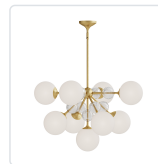

alora mood

P. 1.855.855.8926

CANADA: 19054 28TH Avenue Surrey - BC V3Z 6M3

USA: 3035 E. Lone Mountain Rd - Las Vegas, NV, 89081

CELIA CH415331

FIXTURE DIMENSIONS	D30-1/4" x H16-5/8"
GLASS DETAILS	Matte Opal Glass + Clear Ribbed Glass
LAMP TYPE	E12
WATTAGE	9 x 60W
MAX WATTAGE	60W
BULB QTY	9
BULBS INCLUDED	No
VOLTAGE	120V
MATERIAL	Steel
ROD LENGTH	46" Max (3x12" + 1x6" + 1x4")
MINIMUM HANG HEIGHT	27"
SLOPED CEILING ADAPTABLE	Yes, Up to 45 Degrees
LOCATION	Dry
CANOPY DIMENSIONS	D4-5/8" x H3"
BRAND	Alora Mood

[D - Diameter, L - Length, W - Width, H - Height, E - Extension]

AVAILABLE FINISHES:

CH415331BGOP
Brushed
Gold/Opal Glass

CH415331MBOP
Matte Black/Opal
Glass

*For complete warranty terms, please visit: www.aloralighting.com/warranty