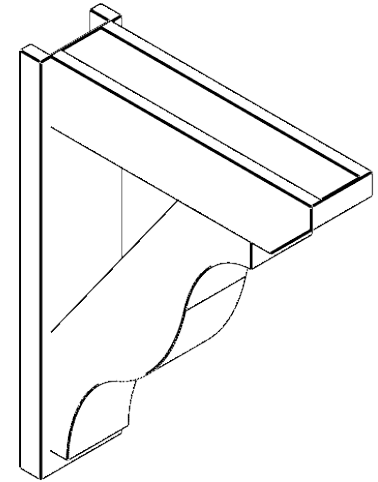

ITEM NUMBER: OUTUROC060X080X28000X36000X060X020X060FST24RCPR

6"W TOP X 8"W BACK X 28"D X 36"H X 6"T TOP X 2"T BACK TIMBERTHANE ROUGH CEDAR FUNSTON FAUX WOOD OPEN OUTLOOKER, SLAT TOP AND BLOCK BACK, 6"W CLOSED BRACE, PRIMED TAN

SIDE PROFILE

FRONT PROFILE

ISOMETRIC

GENERATED DATE : 07/06/2023

EKENA MILLWORK
2300 WEST MAIN ST.
CLARKSVILLE, TX 75426
TOLL FREE: 866-607-0453
WWW.EKENAMILLWORK.COM

NOTES

1. INSTALLATION TO BE COMPLETED IN ACCORDANCE WITH MANUFACTURER'S SPECIFICATIONS.
2. DRAWING MAY NOT BE TO SCALE
3. THIS DRAWING IS INTENDED FOR DESIGN AND PLANNING PURPOSES ONLY.
4. ALL INFORMATION CONTAINED HEREIN WAS CURRENT AT THE TIME OF DEVELOPMENT BUT MUST BE REVIEWED AND APPROVED BY THE PRODUCT MANUFACTURER TO BE CONSIDERED ACCURATE.
5. TIMBERTHANE ARCHITECTURAL PRODUCTS ARE MADE FROM HIGH DENSITY URETHANE AND COME FACTORY PRIMED