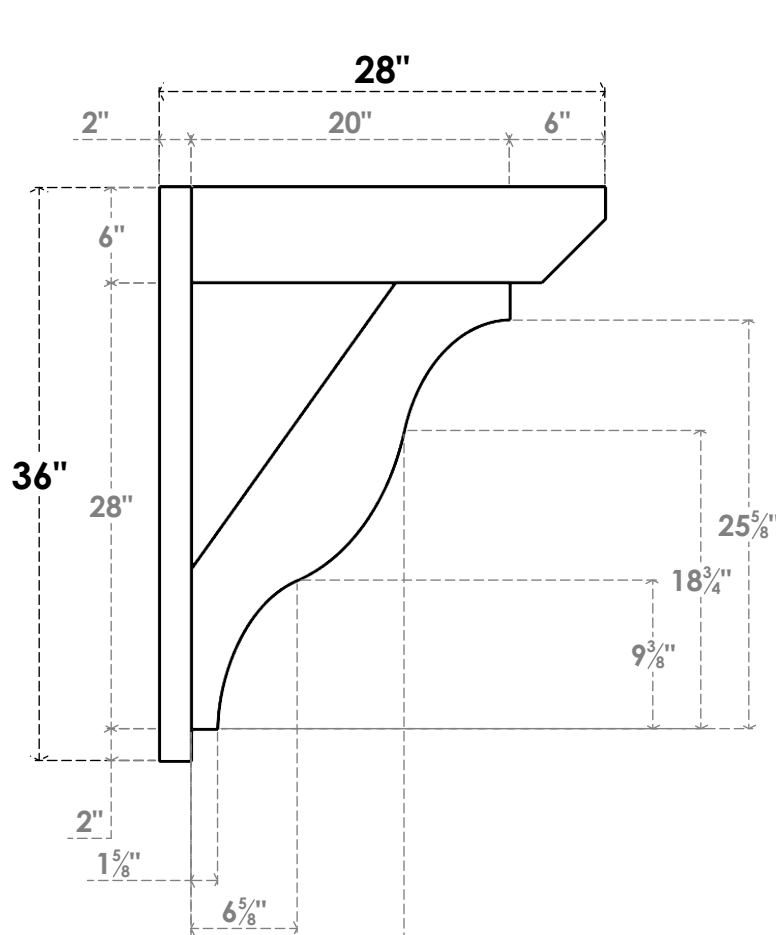

ITEM NUMBER: OUTUROC060X080X28000X36000X060X020X060FST24RCPR

6"W TOP X 8"W BACK X 28"D X 36"H X 6"T TOP X 2"T BACK TIMBERTHANE ROUGH CEDAR FUNSTON FAUX WOOD OPEN OUTLOOKER, SLAT TOP AND BLOCK BACK, 6"W CLOSED BRACE, PRIMED TAN

SIDE PROFILE

FRONT PROFILE

ISOMETRIC

GENERATED DATE : 07/06/2023

EKENA MILLWORK
2300 WEST MAIN ST.
CLARKSVILLE, TX 75426
TOLL FREE: 866-607-0453
WWW.EKENAMILLWORK.COM

NOTES

1. INSTALLATION TO BE COMPLETED IN ACCORDANCE WITH MANUFACTURER'S SPECIFICATIONS.
2. DRAWING MAY NOT BE TO SCALE
3. THIS DRAWING IS INTENDED FOR DESIGN AND PLANNING PURPOSES ONLY.
4. ALL INFORMATION CONTAINED HEREIN WAS CURRENT AT THE TIME OF DEVELOPMENT BUT MUST BE REVIEWED AND APPROVED BY THE PRODUCT MANUFACTURER TO BE CONSIDERED ACCURATE.
5. TIMBERTHANE ARCHITECTURAL PRODUCTS ARE MADE FROM HIGH DENSITY URETHANE AND COME FACTORY PRIMED