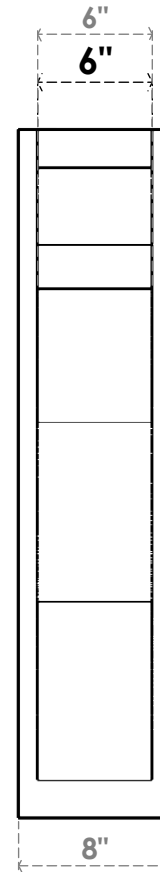

ITEM NUMBER: OUTUROC060X080X28000X36000X060X020X060FST24RCPR

6"W TOP X 8"W BACK X 28"D X 36"H X 6"T TOP X 2"T BACK TIMBERTHANE ROUGH CEDAR FUNSTON FAUX WOOD OPEN OUTLOOKER, SLAT TOP AND BLOCK BACK, 6"W CLOSED BRACE, PRIMED TAN

SIDE PROFILE

FRONT PROFILE

ISOMETRIC

GENERATED DATE : 07/06/2023

EKENA MILLWORK
2300 WEST MAIN ST.
CLARKSVILLE, TX 75426
TOLL FREE: 866-607-0453
WWW.EKENAMILLWORK.COM

NOTES

1. INSTALLATION TO BE COMPLETED IN ACCORDANCE WITH MANUFACTURER'S SPECIFICATIONS.
2. DRAWING MAY NOT BE TO SCALE
3. THIS DRAWING IS INTENDED FOR DESIGN AND PLANNING PURPOSES ONLY.
4. ALL INFORMATION CONTAINED HEREIN WAS CURRENT AT THE TIME OF DEVELOPMENT BUT MUST BE REVIEWED AND APPROVED BY THE PRODUCT MANUFACTURER TO BE CONSIDERED ACCURATE.
5. TIMBERTHANE ARCHITECTURAL PRODUCTS ARE MADE FROM HIGH DENSITY URETHANE AND COME FACTORY PRIMED