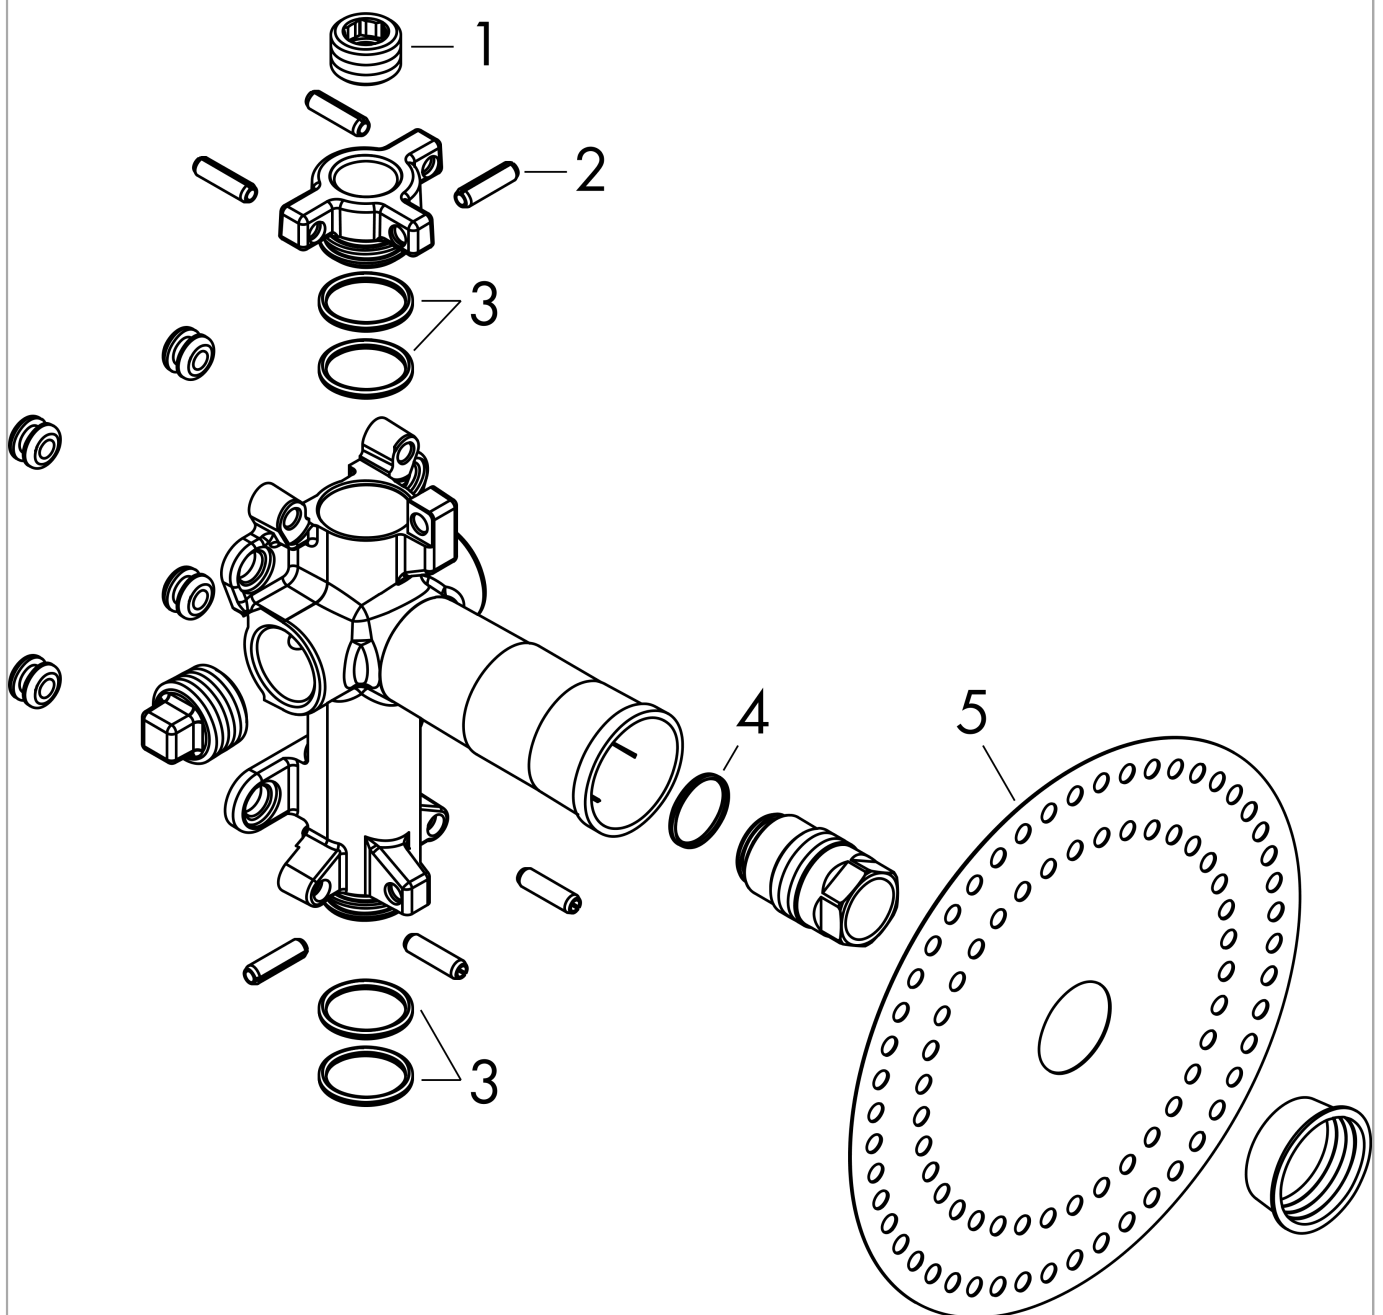

AXOR One
Basic set for shut-off valve for concealed installation
Finish: Article Number: **45770180**

Exploded Drawing

Year of production: >10/15

AXOR One
Basic set for shut-off valve for concealed installation
 Finish: Article Number: **45770180**

Spare part list

Year of production: >10/15

Pos.		Article Number	PC	PU
1	plug	97998000	5	1
2	pin	95334000	5	1
3	O-Ring 23x2,5	98183000	1	1
4	O-ring 21x1,5	98219000	1	1
5	sealing foil	96492000	3	1