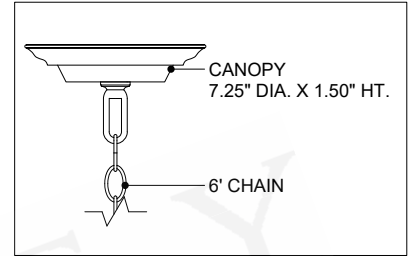

ITEM: 9000-1353

Overall Dimensions

Height: 16.25"

Diameter: 18.5"

CANOPY DETAIL

TOP VIEW

FRONT VIEW