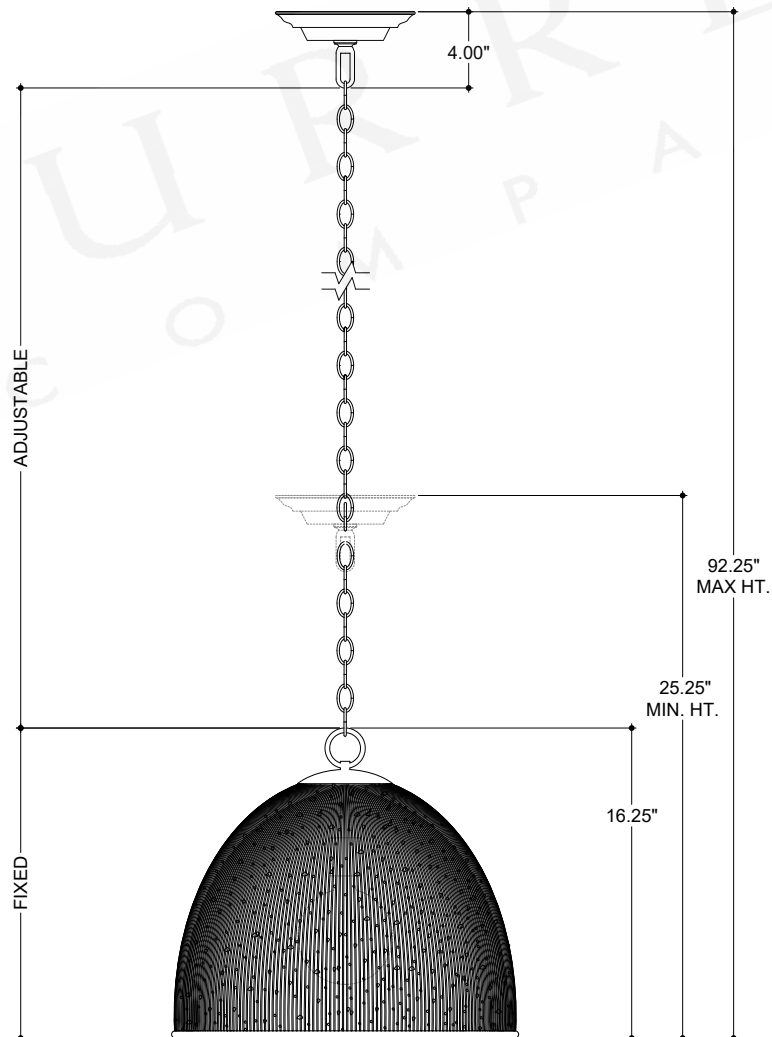

ITEM: 9000-1353

Overall Dimensions

Height: 16.25"

Diameter: 18.5"

CANOPY DETAIL

TOP VIEW

FRONT VIEW