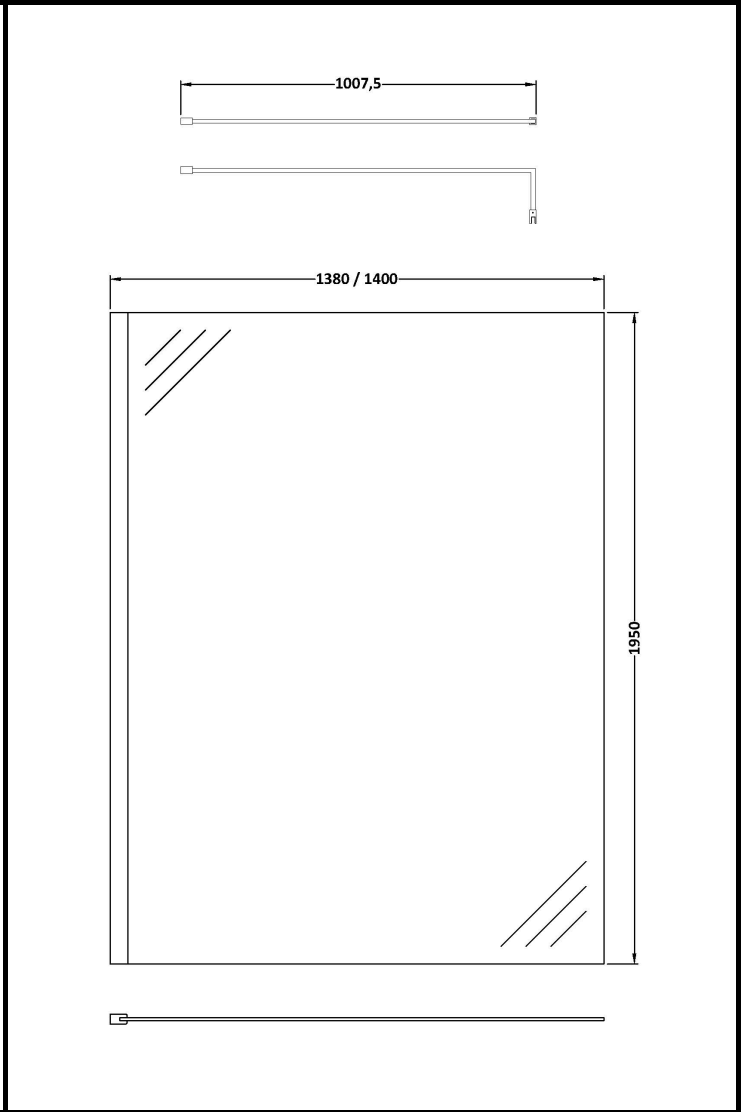

## CUSTOMER DATA SHEET - ENCLOSURES

SALES CODE: WRSB1400

DESCRIPTION: Wetroom Screen 1400 X1950mm

### PRODUCT DIMENSIONS

Height (mm)	Width (mm)	Depth (mm)	Nett Wgt Kg
1950	1400	14	58.3

### PACKAGING DIMENSIONS

Height (mm)	Width (mm)	Length (mm)	Gross Wgt Kg
65	1485	2009	58.3

### OUTER BOX DIMENSIONS (If Applicable)

Height (mm)	Width (mm)	Depth (mm)	Length (mm)	Gross Wgt Kg
Barcode	5055369007486			