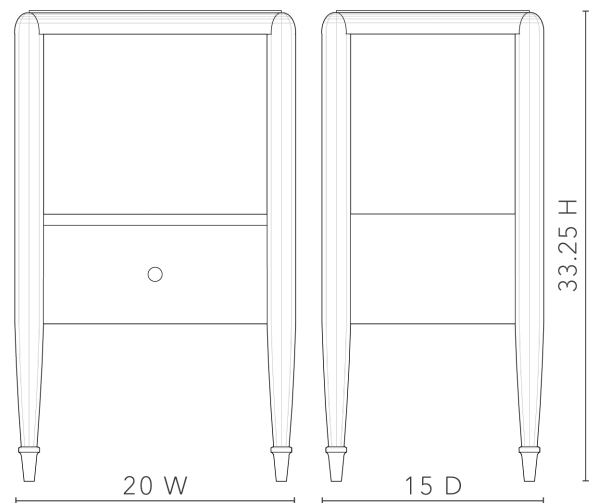

Lilian I-Drawer End Table, Vanilla

LLN-110-O9-884

- 20W x 15D x 33.25H
- Pigmented Lacquered Wood and Veneers
- Antique Brass Finished Cast Metal
- Soft Close Undermount Glides

VILLA & HOUSE