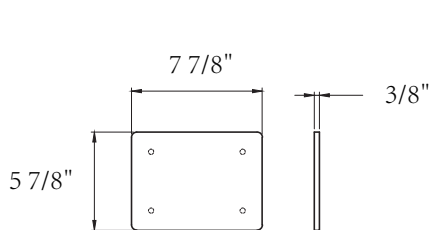

SIZE DETAILS

HIGH QUALITY
ACRYLIC SHOWER BASE

N-SP7236-R

Top View

Front View

Cap

Side View