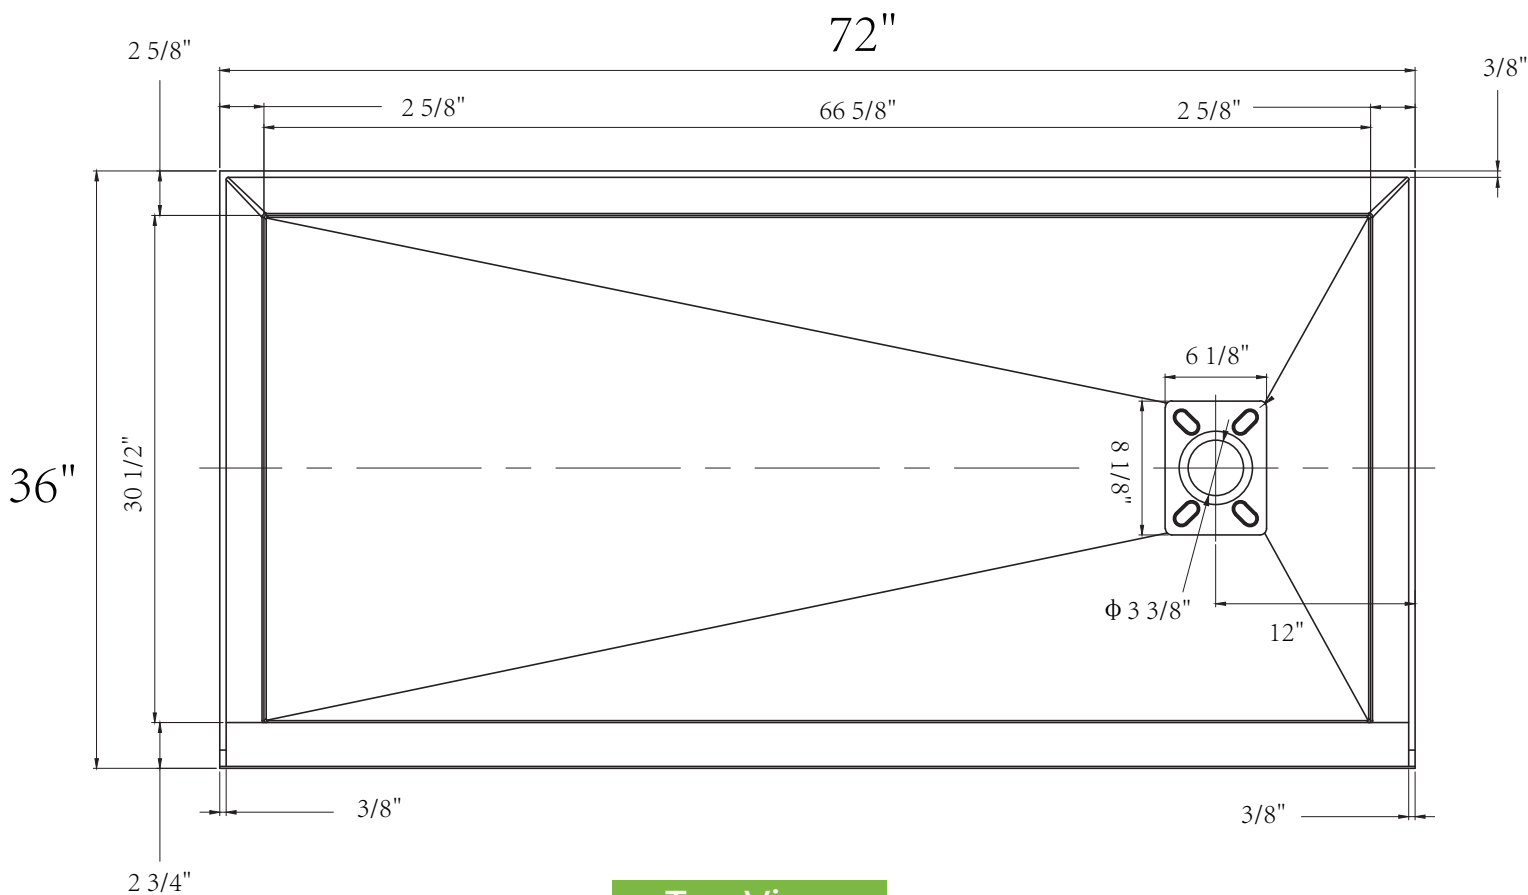

SIZE DETAILS

HIGH QUALITY
ACRYLIC SHOWER BASE

N-SP7236-R

Top View

Front View

Cap

Side View