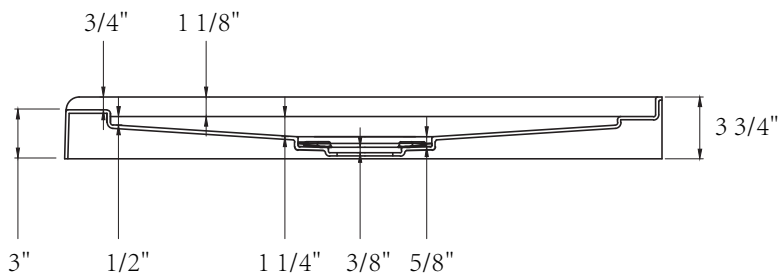

SIZE DETAILS

HIGH QUALITY
ACRYLIC SHOWER BASE

N-SP7236-R

Top View

Front View

Cap

Side View