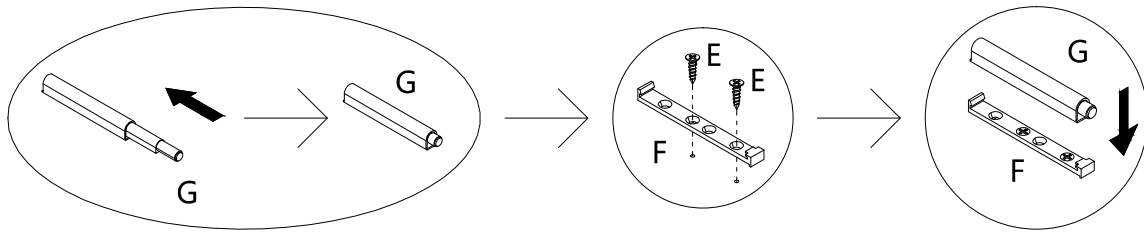

ASSEMBLY INSTRUCTIONS INSTRUCTIONS D'ASSEMBLAGE

COMPUTER DESK 49L GREY WOOD 2 DRAWERS BLACK METAL

BUREAU 49L BOIS GRIS 2 TIRROIRS MÉTAL NOIR

A | 20PCS

						
∅15x9mm	4x40mm	6x30mm	3x12mm			5x30mm
B 20PCS	C 16PCS	D 12PCS	E 28PCS	F 2PCS	G 2PCS	H 6PCS
						
5x40mm			6x35mm		6x12mm	
I 13PCS	J 2PCS	K 2PCS	L 6PCS	M 1PC	N 8PCS	O 4PCS

step 1

step 2

180°

step 3

step 4

step 5

step 6

step 7