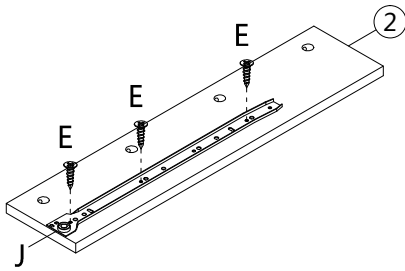

ASSEMBLY INSTRUCTIONS INSTRUCTIONS D'ASSEMBLAGE

COMPUTER DESK 49L GREY WOOD 2 DRAWERS BLACK METAL

BUREAU 49L BOIS GRIS 2 TIRROIRS MÉTAL NOIR

A | 20PCS

						
∅15x9mm	4x40mm	6x30mm	3x12mm			5x30mm
B 20PCS	C 16PCS	D 12PCS	E 28PCS	F 2PCS	G 2PCS	H 6PCS
						
5x40mm			6x35mm		6x12mm	
I 13PCS	J 2PCS	K 2PCS	L 6PCS	M 1PC	N 8PCS	O 4PCS

step 1

step 2

180°

step 3

step 4

step 5

step 6

step 7