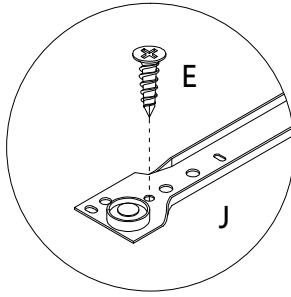

ASSEMBLY INSTRUCTIONS INSTRUCTIONS D'ASSEMBLAGE

COMPUTER DESK 49L GREY WOOD 2 DRAWERS BLACK METAL

BUREAU 49L BOIS GRIS 2 TIRROIRS MÉTAL NOIR

A | 20PCS

						
∅15x9mm	4x40mm	6x30mm	3x12mm			5x30mm
B 20PCS	C 16PCS	D 12PCS	E 28PCS	F 2PCS	G 2PCS	H 6PCS
						
5x40mm			6x35mm		6x12mm	
I 13PCS	J 2PCS	K 2PCS	L 6PCS	M 1PC	N 8PCS	O 4PCS

step 1

step 2

180°

step 3

step 4

step 5

step 6

step 7