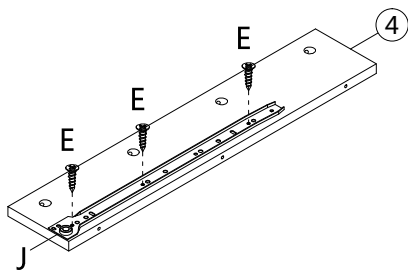

ASSEMBLY INSTRUCTIONS INSTRUCTIONS D'ASSEMBLAGE

COMPUTER DESK 49L GREY WOOD 2 DRAWERS BLACK METAL

BUREAU 49L BOIS GRIS 2 TIRROIRS MÉTAL NOIR

A | 20PCS

						
∅15x9mm	4x40mm	6x30mm	3x12mm			5x30mm
B 20PCS	C 16PCS	D 12PCS	E 28PCS	F 2PCS	G 2PCS	H 6PCS
						
5x40mm			6x35mm		6x12mm	
I 13PCS	J 2PCS	K 2PCS	L 6PCS	M 1PC	N 8PCS	O 4PCS

step 1

step 2

180°

step 3

step 4

step 5

step 6

step 7