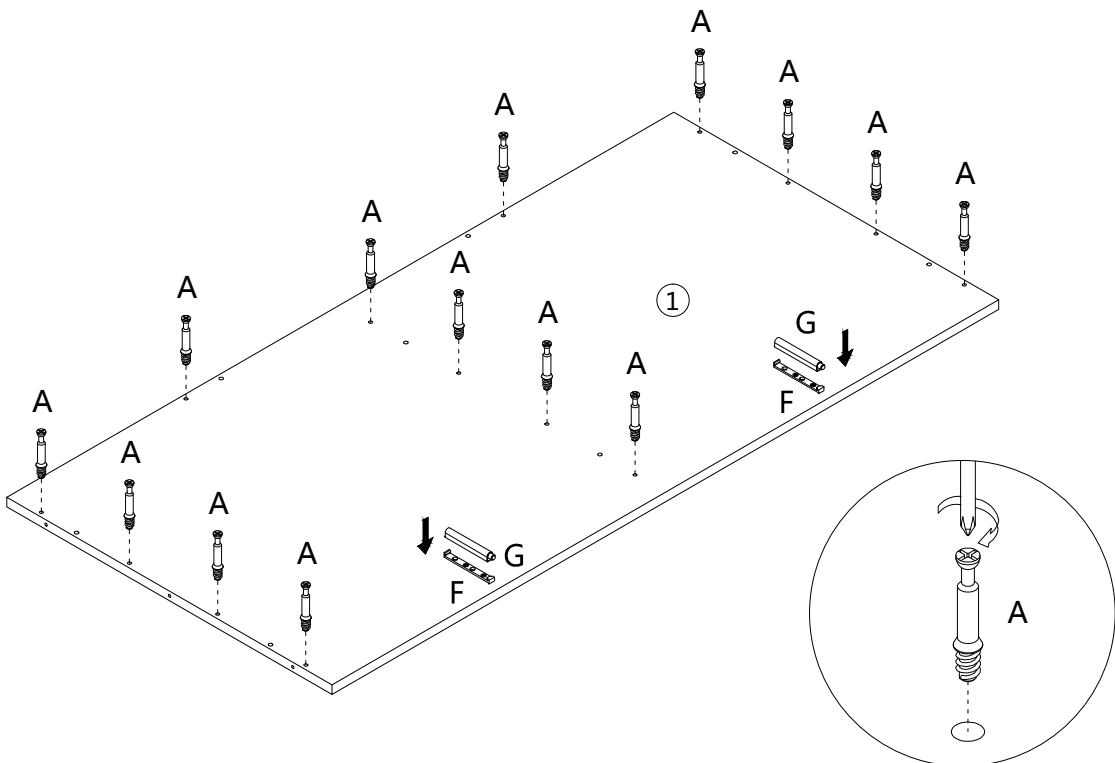

ASSEMBLY INSTRUCTIONS INSTRUCTIONS D'ASSEMBLAGE

COMPUTER DESK 49L GREY WOOD 2 DRAWERS BLACK METAL

BUREAU 49L BOIS GRIS 2 TIRROIRS MÉTAL NOIR

A | 20PCS

						
∅15x9mm	4x40mm	6x30mm	3x12mm			5x30mm
B 20PCS	C 16PCS	D 12PCS	E 28PCS	F 2PCS	G 2PCS	H 6PCS
						
5x40mm			6x35mm		6x12mm	
I 13PCS	J 2PCS	K 2PCS	L 6PCS	M 1PC	N 8PCS	O 4PCS

step 1

step 2

180°

step 3

step 4

step 5

step 6

step 7

step 8

step 9

x2

step 10

x2

step 11

step 12

step 13

step 14

step 15