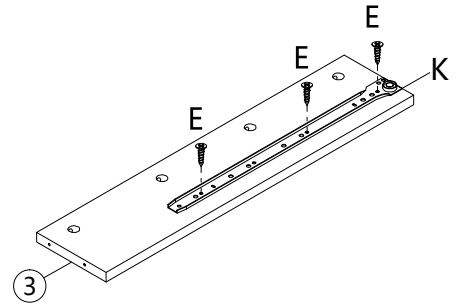

ASSEMBLY INSTRUCTIONS INSTRUCTIONS D'ASSEMBLAGE

COMPUTER DESK 49L GREY WOOD 2 DRAWERS BLACK METAL

BUREAU 49L BOIS GRIS 2 TIRROIRS MÉTAL NOIR

A | 20PCS

						
∅15x9mm	4x40mm	6x30mm	3x12mm			5x30mm
B 20PCS	C 16PCS	D 12PCS	E 28PCS	F 2PCS	G 2PCS	H 6PCS
						
5x40mm			6x35mm		6x12mm	
I 13PCS	J 2PCS	K 2PCS	L 6PCS	M 1PC	N 8PCS	O 4PCS

step 1

step 2

180°

step 3

step 4

step 5

step 6

step 7