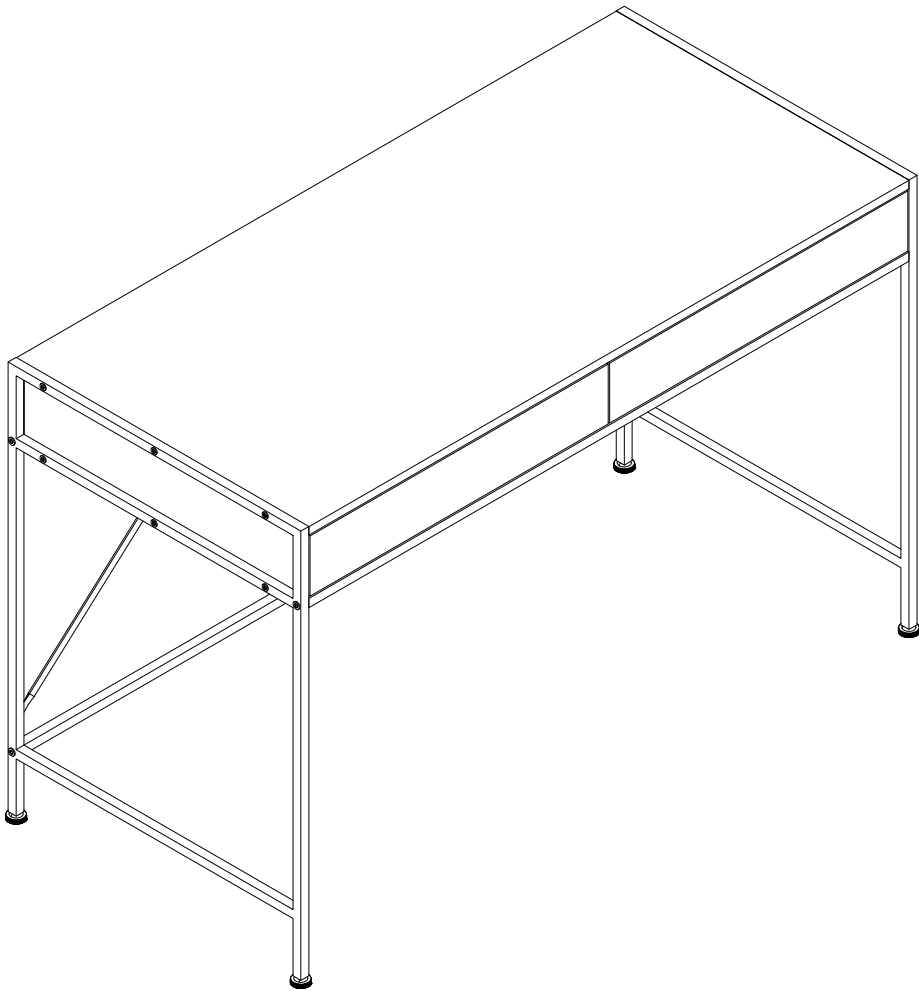

ASSEMBLY INSTRUCTIONS INSTRUCTIONS D'ASSEMBLAGE

COMPUTER DESK 49L GREY WOOD 2 DRAWERS BLACK METAL

BUREAU 49L BOIS GRIS 2 TIRROIRS MÉTAL NOIR

A | 20PCS

						
∅15x9mm	4x40mm	6x30mm	3x12mm			5x30mm
B 20PCS	C 16PCS	D 12PCS	E 28PCS	F 2PCS	G 2PCS	H 6PCS
						
5x40mm			6x35mm		6x12mm	
I 13PCS	J 2PCS	K 2PCS	L 6PCS	M 1PC	N 8PCS	O 4PCS

step 1

step 2

180°

step 3

step 4

step 5

step 6

step 7