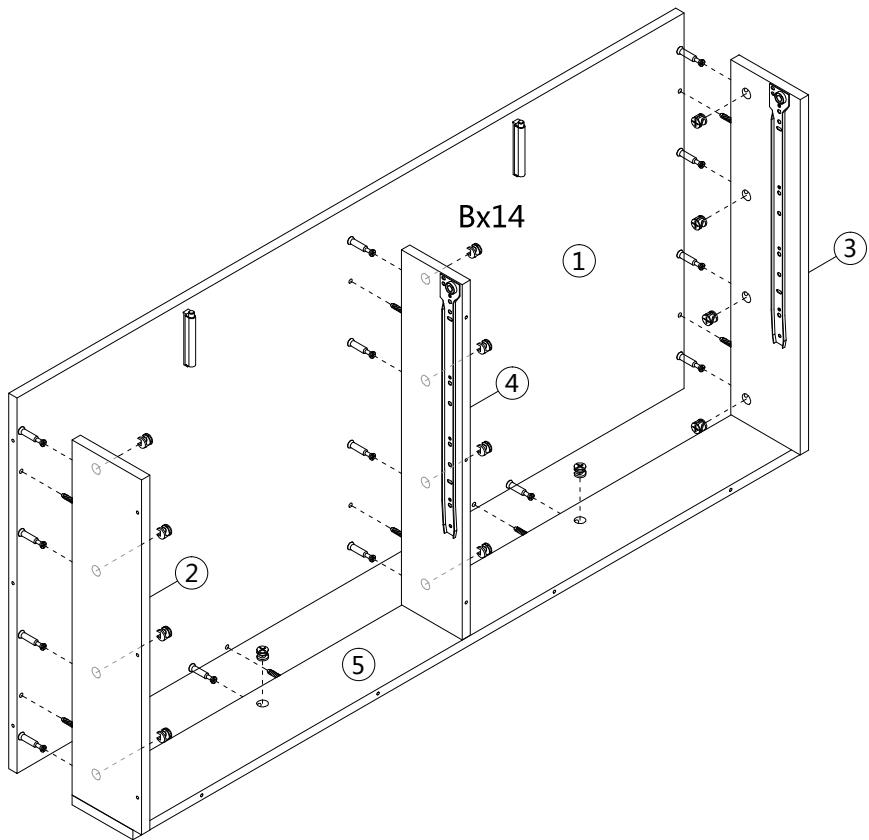

ASSEMBLY INSTRUCTIONS INSTRUCTIONS D'ASSEMBLAGE

COMPUTER DESK 49L GREY WOOD 2 DRAWERS BLACK METAL

BUREAU 49L BOIS GRIS 2 TIRROIRS MÉTAL NOIR

A | 20PCS

						
∅15x9mm	4x40mm	6x30mm	3x12mm			5x30mm
B 20PCS	C 16PCS	D 12PCS	E 28PCS	F 2PCS	G 2PCS	H 6PCS
						
5x40mm			6x35mm		6x12mm	
I 13PCS	J 2PCS	K 2PCS	L 6PCS	M 1PC	N 8PCS	O 4PCS

step 1

step 2

180°

step 3

step 4

step 5

step 6

step 7

step 8

step 9

x2

step 10

x2

step 11

step 12

step 13