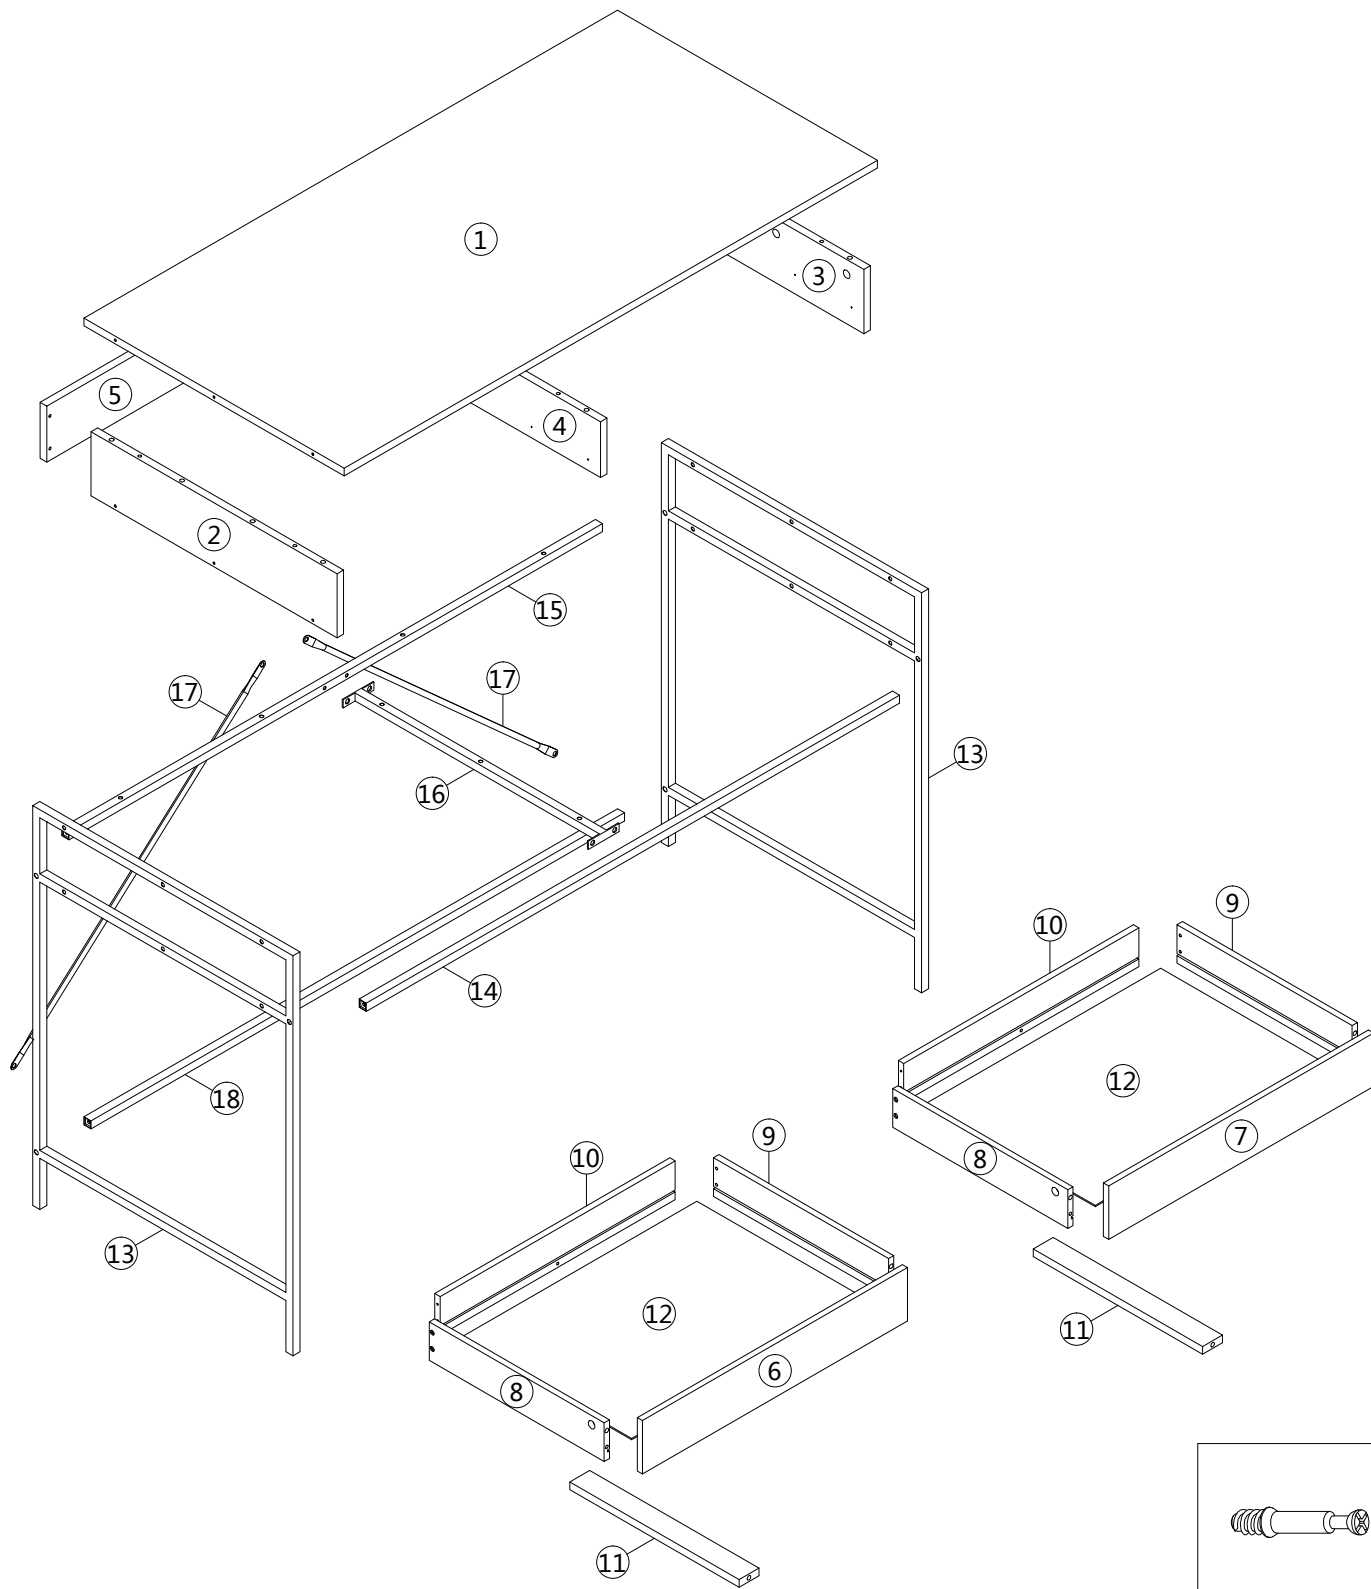

ASSEMBLY INSTRUCTIONS INSTRUCTIONS D'ASSEMBLAGE

COMPUTER DESK 49L GREY WOOD 2 DRAWERS BLACK METAL

BUREAU 49L BOIS GRIS 2 TIRROIRS MÉTAL NOIR

A | 20PCS

						
∅15x9mm	4x40mm	6x30mm	3x12mm			5x30mm
B 20PCS	C 16PCS	D 12PCS	E 28PCS	F 2PCS	G 2PCS	H 6PCS
						
5x40mm			6x35mm		6x12mm	
I 13PCS	J 2PCS	K 2PCS	L 6PCS	M 1PC	N 8PCS	O 4PCS

step 1

step 2

180°

step 3

step 4

step 5

step 6

step 7

step 8

step 9

x2

step 10

x2

step 11

step 12

step 13