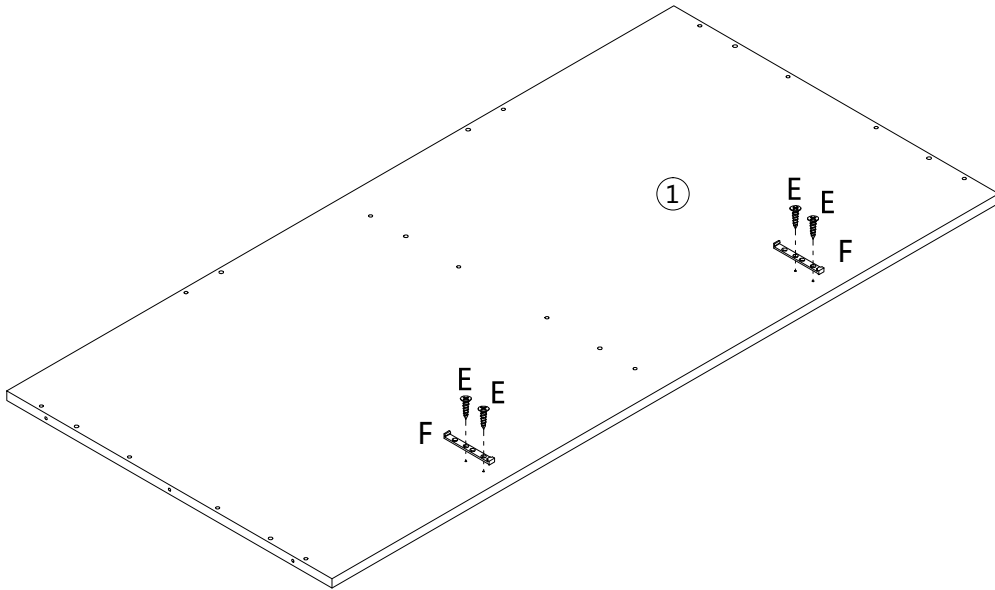

ASSEMBLY INSTRUCTIONS INSTRUCTIONS D'ASSEMBLAGE

COMPUTER DESK 49L GREY WOOD 2 DRAWERS BLACK METAL

BUREAU 49L BOIS GRIS 2 TIRROIRS MÉTAL NOIR

A | 20PCS

						
∅15x9mm	4x40mm	6x30mm	3x12mm			5x30mm
B 20PCS	C 16PCS	D 12PCS	E 28PCS	F 2PCS	G 2PCS	H 6PCS
						
5x40mm			6x35mm		6x12mm	
I 13PCS	J 2PCS	K 2PCS	L 6PCS	M 1PC	N 8PCS	O 4PCS

step 1

step 2

180°

step 3

step 4

step 5

step 6

step 7

step 8

step 9

x2

step 10

x2

step 11

step 12

step 13