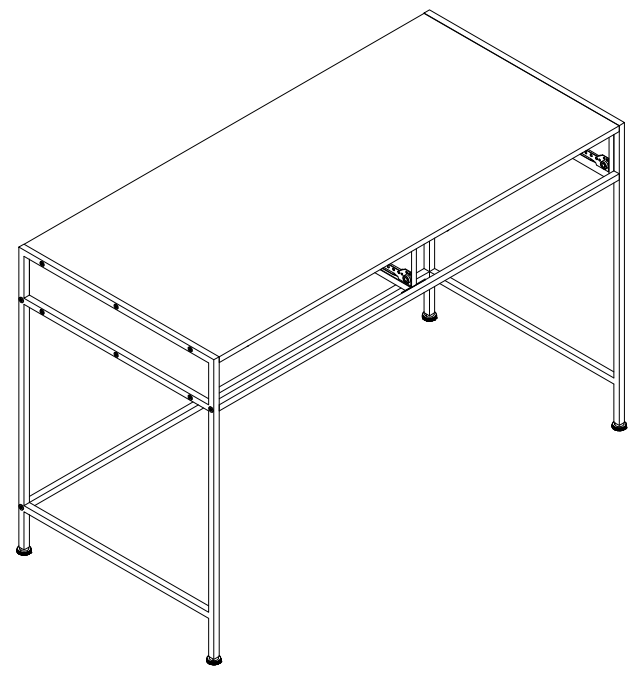

ASSEMBLY INSTRUCTIONS INSTRUCTIONS D'ASSEMBLAGE

COMPUTER DESK 49L GREY WOOD 2 DRAWERS BLACK METAL

BUREAU 49L BOIS GRIS 2 TIRROIRS MÉTAL NOIR

A | 20PCS

						
∅15x9mm	4x40mm	6x30mm	3x12mm			5x30mm
B 20PCS	C 16PCS	D 12PCS	E 28PCS	F 2PCS	G 2PCS	H 6PCS
						
5x40mm			6x35mm		6x12mm	
I 13PCS	J 2PCS	K 2PCS	L 6PCS	M 1PC	N 8PCS	O 4PCS

step 1

step 2

180°

step 3

step 4

step 5

step 6

step 7

step 8

step 9

x2

step 10

x2

step 11

step 12

step 13