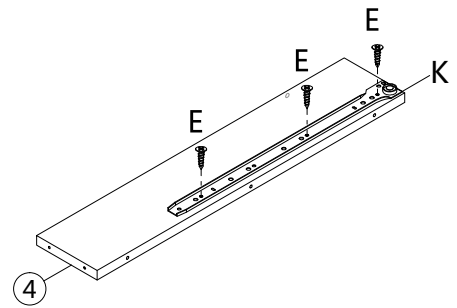

ASSEMBLY INSTRUCTIONS INSTRUCTIONS D'ASSEMBLAGE

COMPUTER DESK 49L GREY WOOD 2 DRAWERS BLACK METAL

BUREAU 49L BOIS GRIS 2 TIRROIRS MÉTAL NOIR

A | 20PCS

						
∅15x9mm	4x40mm	6x30mm	3x12mm			5x30mm
B 20PCS	C 16PCS	D 12PCS	E 28PCS	F 2PCS	G 2PCS	H 6PCS
						
5x40mm			6x35mm		6x12mm	
I 13PCS	J 2PCS	K 2PCS	L 6PCS	M 1PC	N 8PCS	O 4PCS

step 1

step 2

180°

step 3

step 4

step 5

step 6

step 7