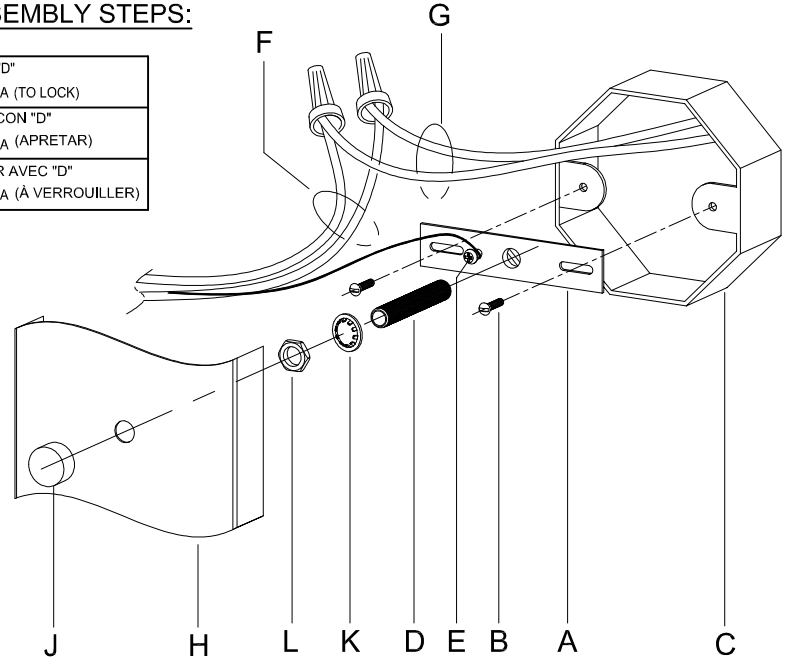

Assembly & Installation Instructions

CAUTION: Read instructions carefully and turn electricity off at main circuit breaker panel before beginning installation.

WARNING - If any Special Control Devices are used with this Fixture, Follow the Instructions Carefully to assure full compliance with N.E.C. requirements. If there are any questions, contact a Qualified Electrical Contractor.
WARNING - This product contains chemicals known to the State of California to cause cancer, birth defects and /or other reproductive harm. Thoroughly wash hands after installing, handling, cleaning, or otherwise touching this product.
CAUTION - All glass is fragile, use care when handling Glass component(s) and or Lamp(s).

CANOPY MOUNTING & WIRE CONNECTION ASSEMBLY STEPS:

1. D,E → A
2. K,L → D
3. B,A → C
4. F → G
5. H,J → D

ADJUST HEIGHT WITH "D"	L	→	A (TO LOCK)
AJUSTA LA ALTURA CON "D"	L	→	A (APRETAR)
RÉGLEZ LA HAUTEUR AVEC "D"	L	→	A (À VERROUILLER)

FIXTURE ASSEMBLY STEPS:

1. Q,P,N,M → R
2. S → R

B, C, G & S
 (NOT FURNISHED)
 (NO INCLUIDA)
 (NON FOURNIE)

Instructions d'Assemblage et Installation

MISE EN GARDE: Lire les instructions avec soin et couper le courant au disjoncteur central avant de commencer l'installation.