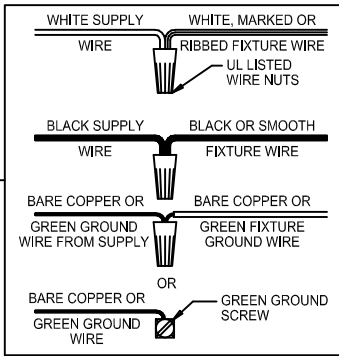

Assembly & Installation Instructions

CAUTION: Read instructions carefully and turn electricity off at main circuit breaker panel before beginning installation.

WARNING - If any Special Control Devices are used with this Fixture, Follow the Instructions Carefully to assure full compliance with N.E.C. requirements. If there are any questions, contact a Qualified Electrical Contractor.
WARNING - This product contains chemicals known to the State of California to cause cancer, birth defects and /or other reproductive harm. Thoroughly wash hands after installing, handling, cleaning, or otherwise touching this product.
CAUTION - All glass is fragile, use care when handling Glass component(s) and or Lamp(s).

CANOPY MOUNTING & WIRE CONNECTION ASSEMBLY STEPS:

1. D,E → A
2. K,L → D
3. B,A → C
4. F → G
5. H,J → D

ADJUST HEIGHT WITH "D"	L	→	A (TO LOCK)
AJUSTA LA ALTURA CON "D"	L	→	A (APRETAR)
RÉGLEZ LA HAUTEUR AVEC "D"	L	→	A (À VERROUILLER)

FIXTURE ASSEMBLY STEPS:

1. Q,P,N,M → R
2. S → R

B, C, G & S
 (NOT FURNISHED)
 (NO INCLUIDA)
 (NON FOURNIE)

Instructions d'Assemblage et Installation

MISE EN GARDE: Lire les instructions avec soin et couper le courant au disjoncteur central avant de commencer l'installation.