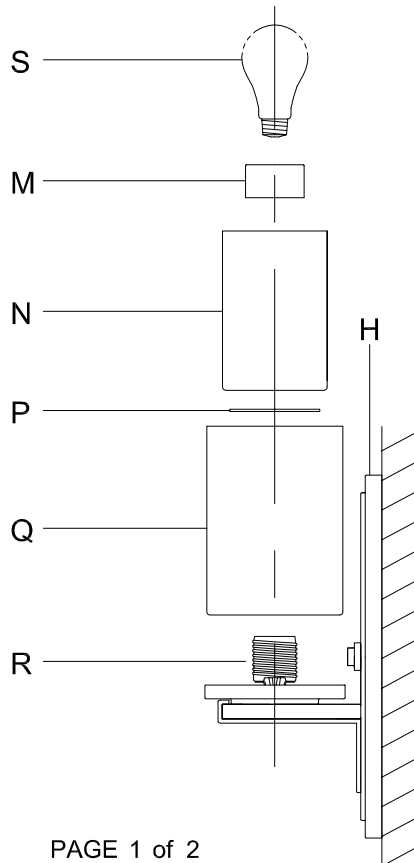

Assembly & Installation Instructions

CAUTION: Read instructions carefully and turn electricity off at main circuit breaker panel before beginning installation.

WARNING - If any Special Control Devices are used with this Fixture, Follow the Instructions Carefully to assure full compliance with N.E.C. requirements. If there are any questions, contact a Qualified Electrical Contractor.
WARNING - This product contains chemicals known to the State of California to cause cancer, birth defects and /or other reproductive harm. Thoroughly wash hands after installing, handling, cleaning, or otherwise touching this product.
CAUTION - All glass is fragile, use care when handling Glass component(s) and or Lamp(s).

CANOPY MOUNTING & WIRE CONNECTION ASSEMBLY STEPS:

1. D,E → A
2. K,L → D
3. B,A → C
4. F → G
5. H,J → D

ADJUST HEIGHT WITH "D"	L	→	A (TO LOCK)
AJUSTA LA ALTURA CON "D"	L	→	A (APRETAR)
RÉGLEZ LA HAUTEUR AVEC "D"	L	→	A (À VERROUILLER)

FIXTURE ASSEMBLY STEPS:

1. Q,P,N,M → R
2. S → R

B, C, G & S
 (NOT FURNISHED)
 (NO INCLUIDA)
 (NON FOURNIE)

Instructions d'Assemblage et Installation

MISE EN GARDE: Lire les instructions avec soin et couper le courant au disjoncteur central avant de commencer l'installation.