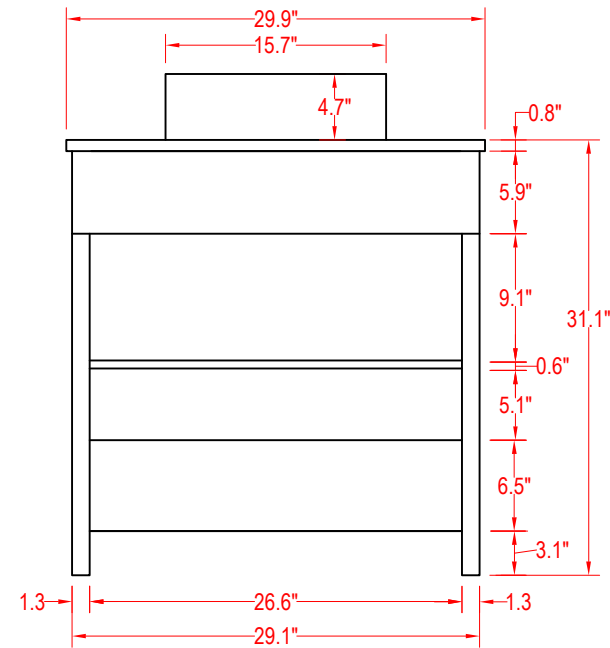

Bathroom Cabinet

Unit

inch

(PLAN)

Mirror: 27.56"x27.56" inch

Cabinet: 29.9"x18.5"x31.1" inch

Handle: 6.2" inch

(BACK)