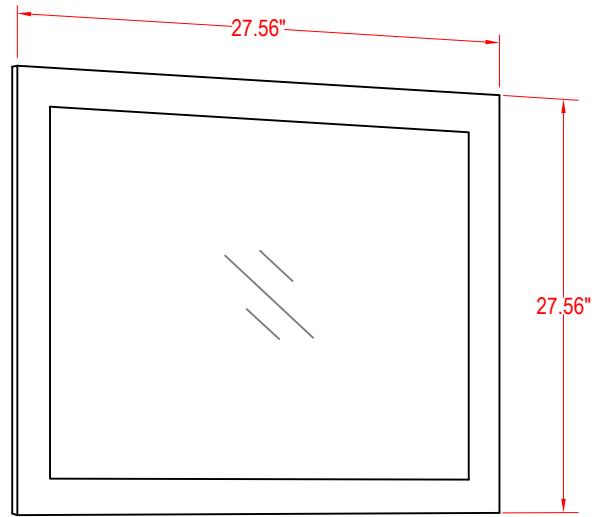

Bathroom Cabinet

Unit

inch

(PLAN)

Mirror: 27.56"x27.56" inch

Cabinet: 29.9"x18.5"x31.1" inch

Handle: 6.2" inch

(BACK)