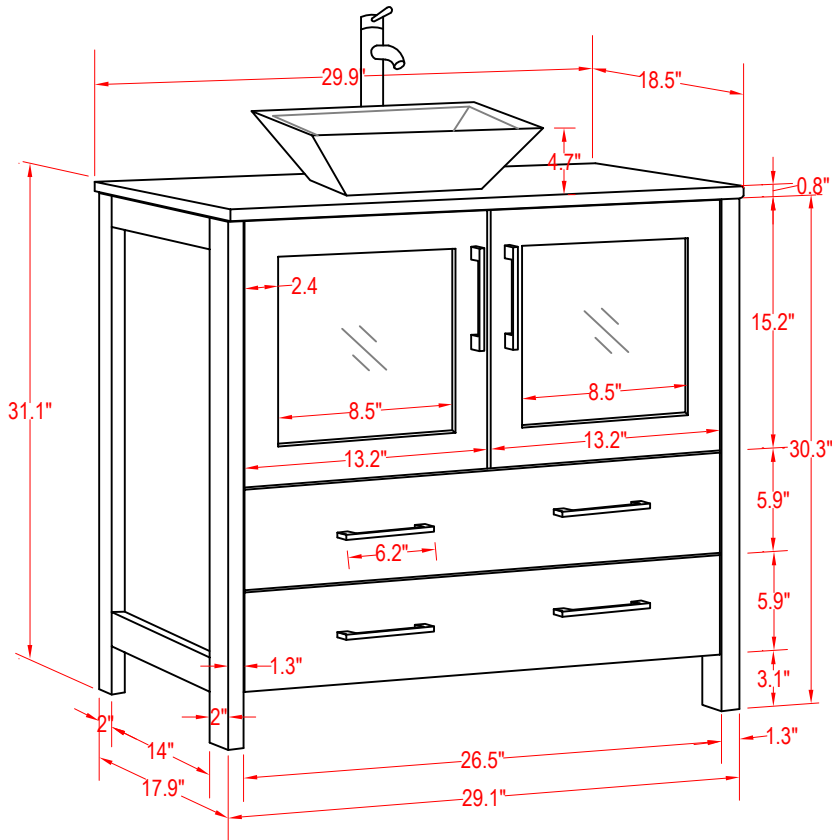

Bathroom Cabinet

Unit

inch

(PLAN)

Mirror: 27.56"x27.56" inch

Cabinet: 29.9"x18.5"x31.1" inch

Handle: 6.2" inch

(BACK)