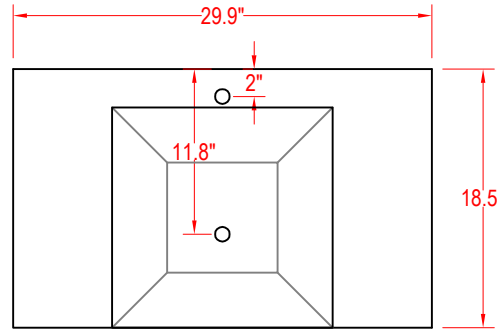

Bathroom Cabinet

Unit

inch

(PLAN)

Mirror: 27.56"x27.56" inch

Cabinet: 29.9"x18.5"x31.1" inch

Handle: 6.2" inch

(BACK)