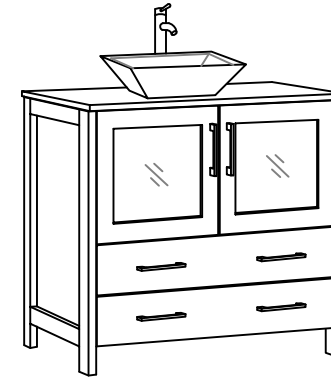

Bathroom Cabinet

Unit

inch

(PLAN)

Mirror: 27.56"x27.56" inch

Cabinet: 29.9"x18.5"x31.1" inch

Handle: 6.2" inch

(BACK)