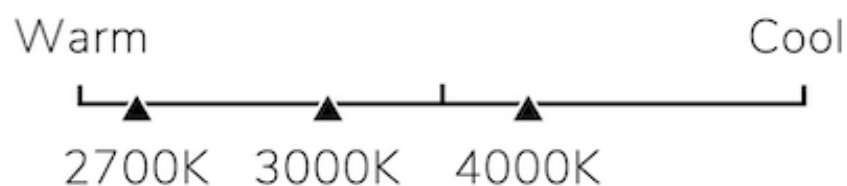

Lighting Specifications

Brightness 440 lumens

Estimated Yearly Energy Cost \$ 1.44

Based on 3 hrs/day
11c/kWh Cost depends
on rates and use

Life in Years 22.8 Years

Based on 3 hrs/day

Color Appearance

Energy Used 8 watts