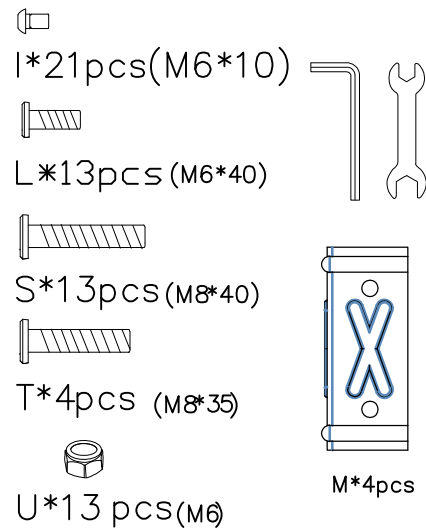

Accessories List