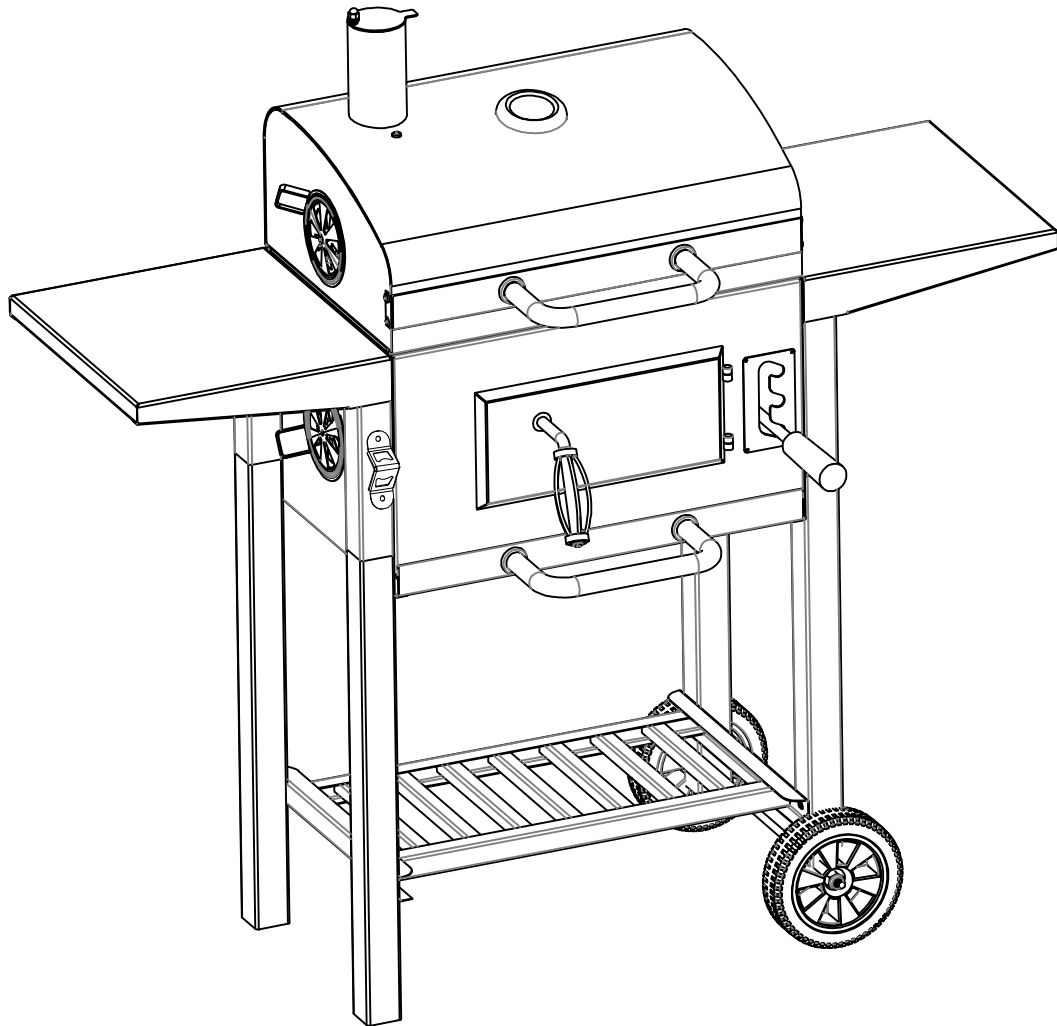

Installation & Assembly

SQUARE CHARCOAL BARBECUE GRILL

1. The barbecue shall be heated up and the fuel kept red hot for at least 30 min prior to the first cooking.
2. Do not cook before the fuel has a coating of ash.
3. WARNING! This barbecue will become very hot, do not move it during operation.
4. Do not use indoors!
5. WARNING! Do not use spirit or petrol for lighting or re-lighting!
6. WARNING! Keep children and pets away.