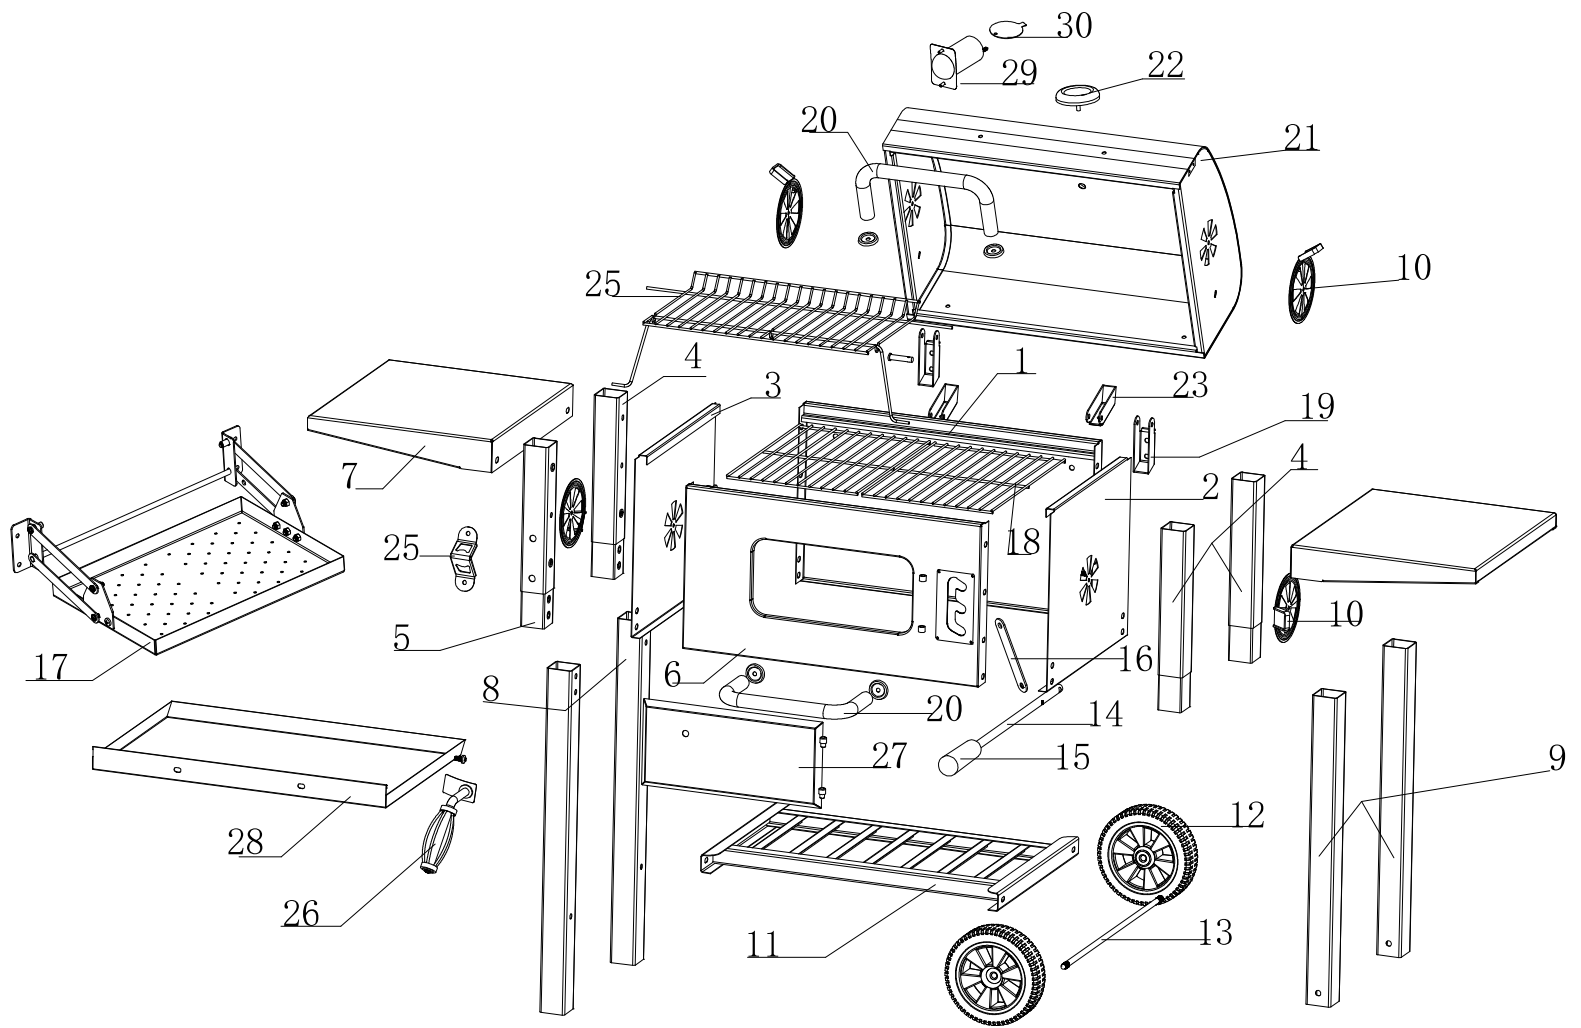

Installation & Assembly

SQUARE CHARCOAL BARBECUE GRILL

1. The barbecue shall be heated up and the fuel kept red hot for at least 30 min prior to the first cooking.
2. Do not cook before the fuel has a coating of ash.
3. WARNING! This barbecue will become very hot, do not move it during operation.
4. Do not use indoors!
5. WARNING! Do not use spirit or petrol for lighting or re-lighting!
6. WARNING! Keep children and pets away.

1		1pc	11		1pc	21		1pc
2		1pc	12		2pcs	22		1pc
3		1pc	13		1pc	23		2pcs
4		3pcs	14		1pc	24		1pc
5		1pc	15		1pc	25		1pc
6		1pc	16		1pc	26		1pc
7		2pcs	17		1pc	27		1pc
8		2pcs	18		2pcs	28		1pc
9		2pcs	19		2pcs	29		1pc
10		4pcs	20		2pcs	30		1pc