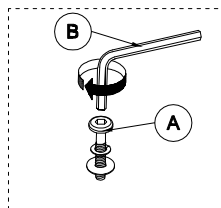

STEP 1

The Hardware is Located in the Packing Items.