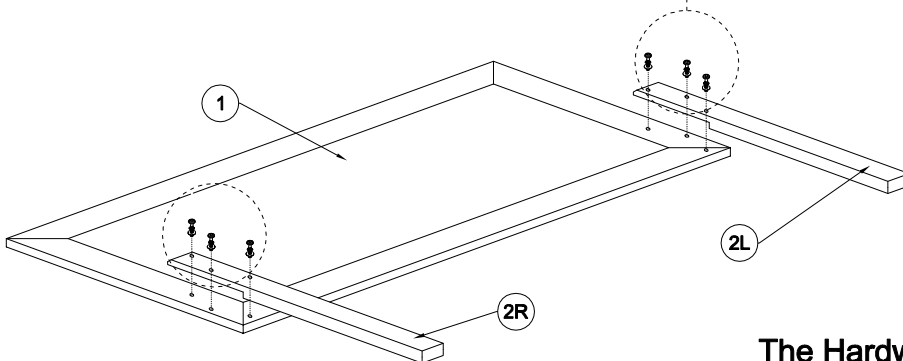

STEP 1

The Hardware is Located in the Packing Items.