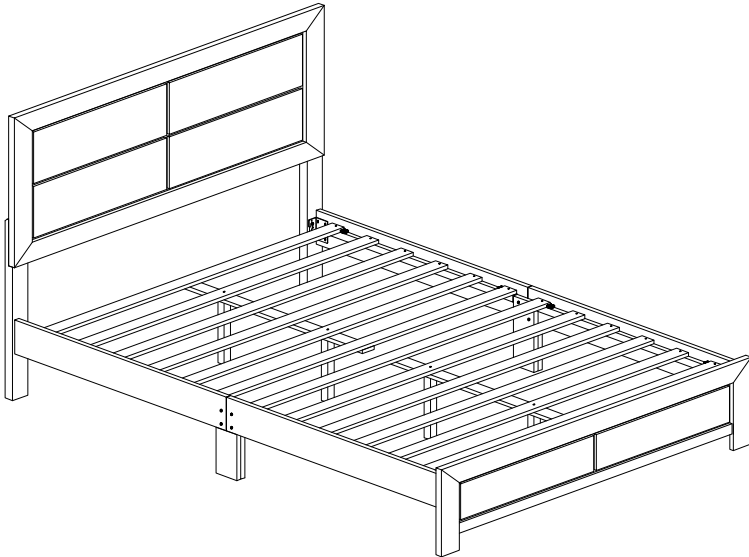

FULL BED

Headboard / Footboard / Side Rail

Thank you for purchasing this quality product . Be sure to check all packing material carefully for small parts that may have come loose inside the carton during shipment.

****Do not fully tighten screws until fully assembled****

COMPLETE ASSEMBLY

Box of Headboard / Footboard / Rail - Hardware List			
A		JCBB BOLT M8 x 1.0 x 40 mm	6
B		ALLEN KEY - M5	1
C		JCBB BOLT - M8 x 16 mm	8
D		JCBC BOLT M6 x 1.0 x 40 mm	8
E		JCBC BOLT - M6 x 50 mm	4
F		CSK SCREW - M4 x 32 mm	24
G		ALLEN KEY - M4	1

Box of Headboard / Footboard / Rail		
NO	DESCRIPTION	QTY
1	Headboard	1
2	Headboard Leg - L & R	2
3	Footboard	1
4	Side Rail - L & R	4
5	Side Rail Support Leg	2
6	Bed Slat	12
7	Middle Slat	2
8	Slat Support	4

STEP 1

The Hardware is Located in the Packing Items.

FULL BED

B9310-F-BED Headboard / Footboard / Side Rail

Thank you for purchasing this quality product . Be sure to check all packing material carefully for small parts that may have come loose inside the carton during shipment.