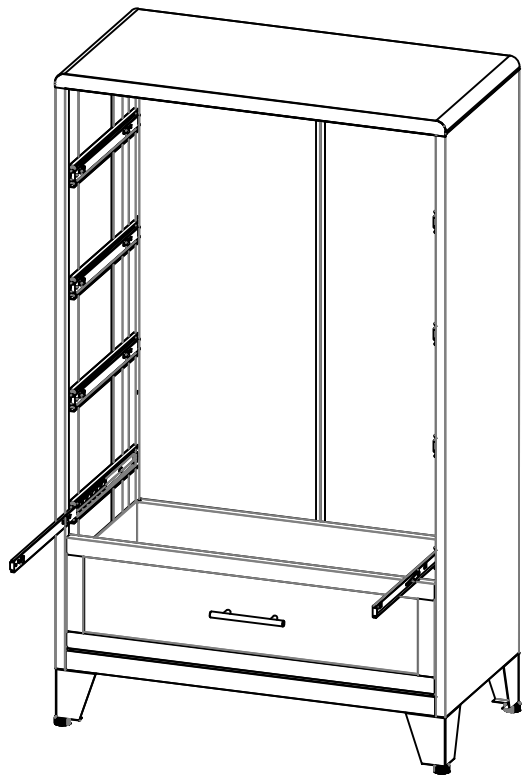

LISTADEPIEZAS

Nom Nombre		Part Piece Pieza	Qty Qte	Spare	Name Nom Nombre	Part Piece Pieza	Qty Qte	Spare
A	Left Side		1		N 13/32"Screw		84	3
B	Right Side		1		P Left and right slide		5	
C	Left Back Panel		1					
D	Right Back Panel		1		T Haft		5	
E	Kick Plate		1		U Desk panel screws		10	2
F	Bottom Panel		1		W Set screw		1	
G	Standing leg		4		X Drawer panel		5	
H	Top Panel		1		Y Drawer box		5	
I	Adjustable foot		4		Z Drawer backstop		5	
K	13/32"Screw		4					

11

Follow this step to install the other drawers

	T×5
	U×10

12

Follow this step to install the other drawers

13

Follow this step to install the other drawers

14

Follow this step to install the other drawers

N×35

15

Follow the diagram to mount the tracks on both sides

16

17

①

②

18

①

②

19

20

21

22

The cabinet can be fixed to the wall as needed.