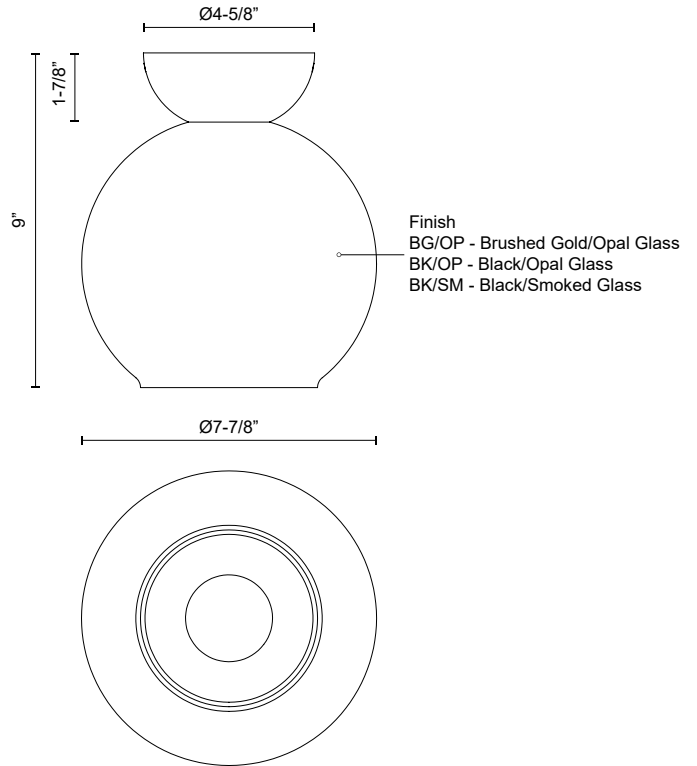

SF59708-BG/OP
Brushed Gold/Opal
Glass

SF59708-BK/OP
Black/Opal Glass

SF59708-BK/SM
Black/Smoked

SPECIFICATION DETAILS

* For custom options, consult factory for details.

Fixture Dimensions	D7-7/8" x H9"
Lamp Type	Incandescent, A19, Medium Base
Wattage	1 x 60W
Voltage	120V
Glass Details	Opal Glass or Smoked Glass
Location	Dry
Bulbs Included	No
Warranty	5 Years
Illumination Direction	Down
Canopy Dimensions	D4-5/8" x H1-7/8"