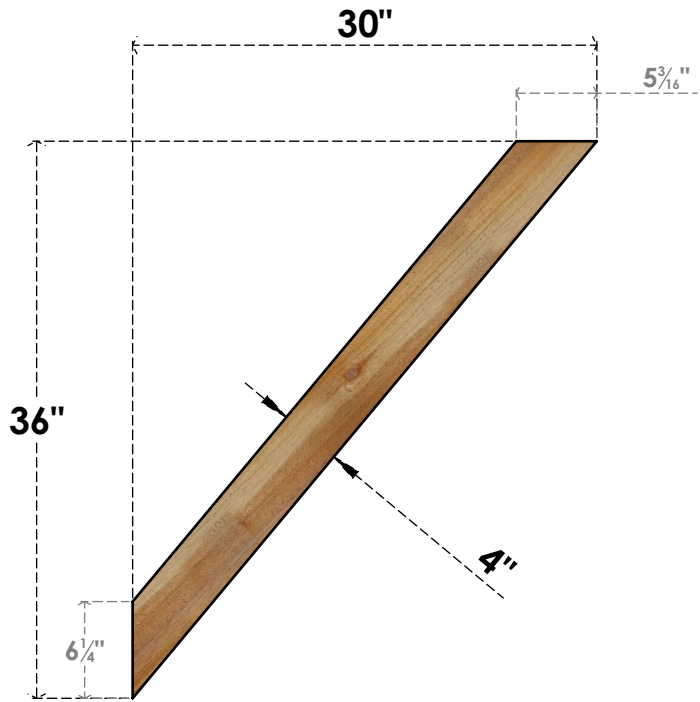

BRC04X30X36TRA00RWR

4"W X 30"D X 36"H TRADITIONAL ROUGH SAWN BRACE, WESTERN RED CEDAR

SIDE

FRONT

EKENA MILLWORK
 2300 WEST MAIN ST.
 CLARKSVILLE, TX 75426
 TOLL FREE: 866-607-0453
 WWW.EKENAMILLWORK.COM

NOTES