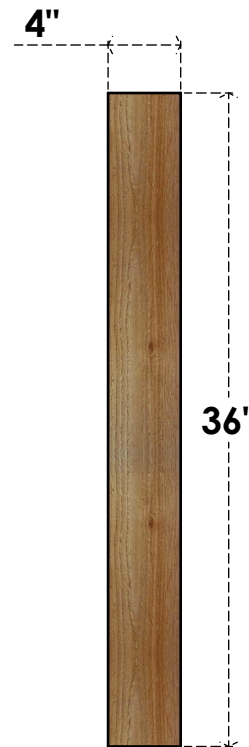

BRC04X30X36TRA00RWR

4"W X 30"D X 36"H TRADITIONAL ROUGH SAWN BRACE, WESTERN RED CEDAR

SIDE

FRONT

EKENA MILLWORK
 2300 WEST MAIN ST.
 CLARKSVILLE, TX 75426
 TOLL FREE: 866-607-0453
 WWW.EKENAMILLWORK.COM

NOTES

1. INSTALLATION TO BE COMPLETED IN ACCORDANCE WITH MANUFACTURER'S SPECIFICATIONS.
2. DRAWING MAY NOT BE TO SCALE
3. THIS DRAWING IS INTENDED FOR DESIGN AND PLANNING PURPOSES ONLY.
4. ALL INFORMATION CONTAINED HEREIN WAS CURRENT AT THE TIME OF DEVELOPMENT BUT MUST BE REVIEWED AND APPROVED BY THE PRODUCT MANUFACTURER TO BE CONSIDERED ACCURATE.
5. PRODUCTS ARE NOT KILN DRIED. THIS ITEM IS UNIQUE AND WILL CONTAIN THE NATURAL VARIATIONS THAT THE WOOD SPECIES OFFERS. THIS MAY RESULT IN VARIATIONS UP TO 1/4"