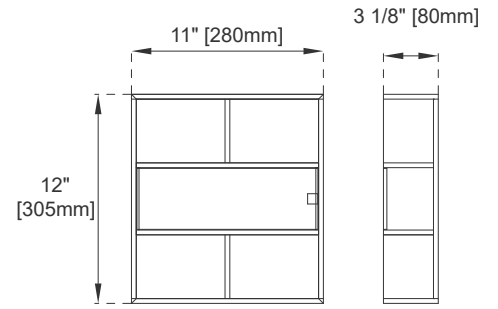

Storage Tray: Yes, Faux Shagreen

USB/Power Component: YES (ETL5011080)

Cord Length: 6'6"

Drawer Box Material and Construction: 15mm Poplar/English Dovetail Joinery

Hardware Material and Finish: Zinc Alloy in Satin Nickel

Fits Drain Hole Size: 1 3/4"

European Soft Close Hinges

Aluminum Laminate Drawer Liners

Adjustable Levelers

Dimension

Width: 49-1/4"

Depth: 23-1/2"

Height: 35"

Rough-In Height: 21-1/2"

48" VANITY

Top View

Faux Shagreen Storage Tray

Front View

Knob

48" VANITY

Side View 1