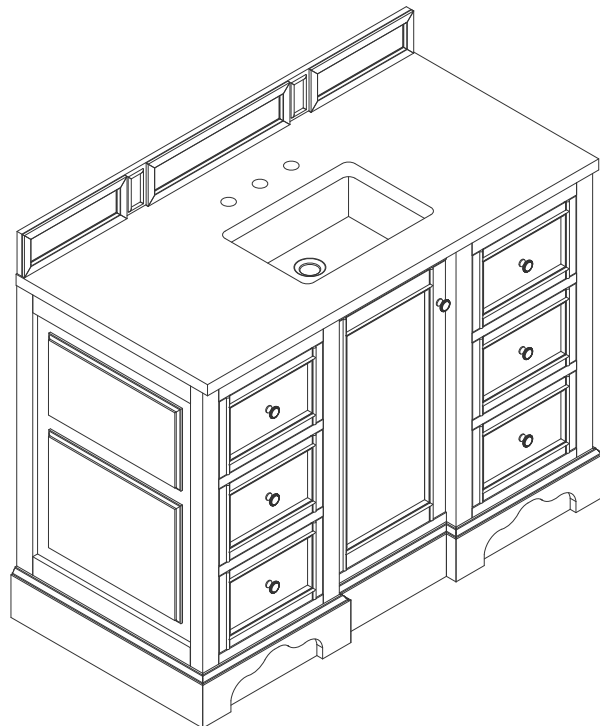

48" VANITY

Features and Materials

Solids: BW-Yellow Poplar;BNM-Soft Maple and Yellow Poplar

Veneers: BNM-Birch

Panels: Plywood & MDF

Installation Type: Floor Standing

Number of Basins: One, with Optional 3cm Top

Vanity Top Included: NO, Optional 3cm Tops Available with Sink

Overflow: Yes, Front Facing

Optional Wooden Backsplash

Number of Doors: One

Number of Drawers: Six

Assembly Type: Installation of Optional 3cm Top with Sink

Storage Tray: Yes, Faux Shagreen

USB/Power Component: YES (ETL5011080)

Cord Length: 6'6"

Drawer Box Material and Construction: 15mm Poplar/English Dovetail Joinery

Hardware Material and Finish: Zinc Alloy in Satin Nickel

Fits Drain Hole Size: 1 3/4"

European Soft Close Hinges

Aluminum Laminate Drawer Liners

Adjustable Levelers

Dimension

Width: 49-1/4"

Depth: 23-1/2"

Height: 35"