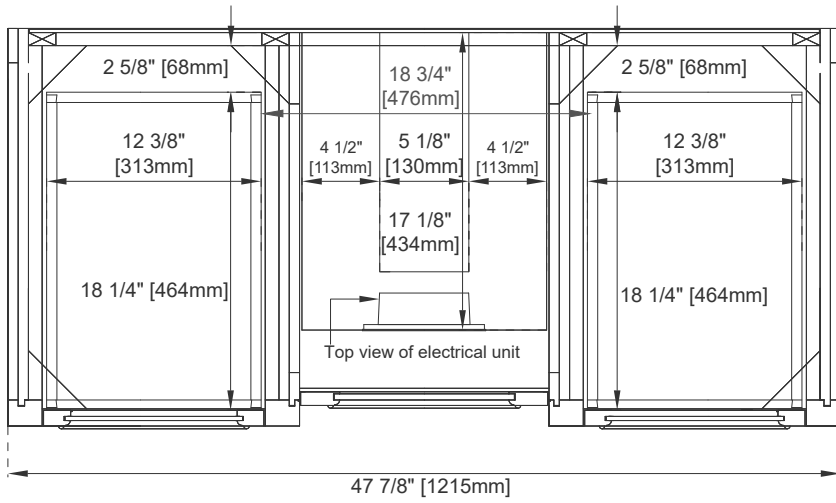

Storage Tray: Yes, Faux Shagreen

USB/Power Component: YES (ETL5011080)

Cord Length: 6'6"

Drawer Box Material and Construction: 15mm Poplar/English Dovetail Joinery

Hardware Material and Finish: Zinc Alloy in Satin Nickel

Fits Drain Hole Size: 1 3/4"

European Soft Close Hinges

Aluminum Laminate Drawer Liners

Adjustable Levelers

Dimension

Width: 49-1/4"

Depth: 23-1/2"

Height: 35"

Rough-In Height: 21-1/2"

48" VANITY

Top View

Faux Shagreen Storage Tray

Front View

Knob

48" VANITY

Side View 1