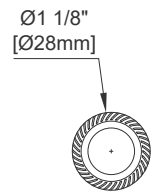

Storage Tray: Yes, Faux Shagreen

USB/Power Component: YES (ETL5011080)

Cord Length: 6'6"

Drawer Box Material and Construction: 15mm Poplar/English Dovetail Joinery

Hardware Material and Finish: Zinc Alloy in Satin Nickel

Fits Drain Hole Size: 1 3/4"

European Soft Close Hinges

Aluminum Laminate Drawer Liners

Adjustable Levelers

Dimension

Width: 49-1/4"

Depth: 23-1/2"

Height: 35"

Rough-In Height: 21-1/2"

48" VANITY

Top View

Faux Shagreen Storage Tray

Front View

Knob

48" VANITY

Side View 1

Side View 2

Back View