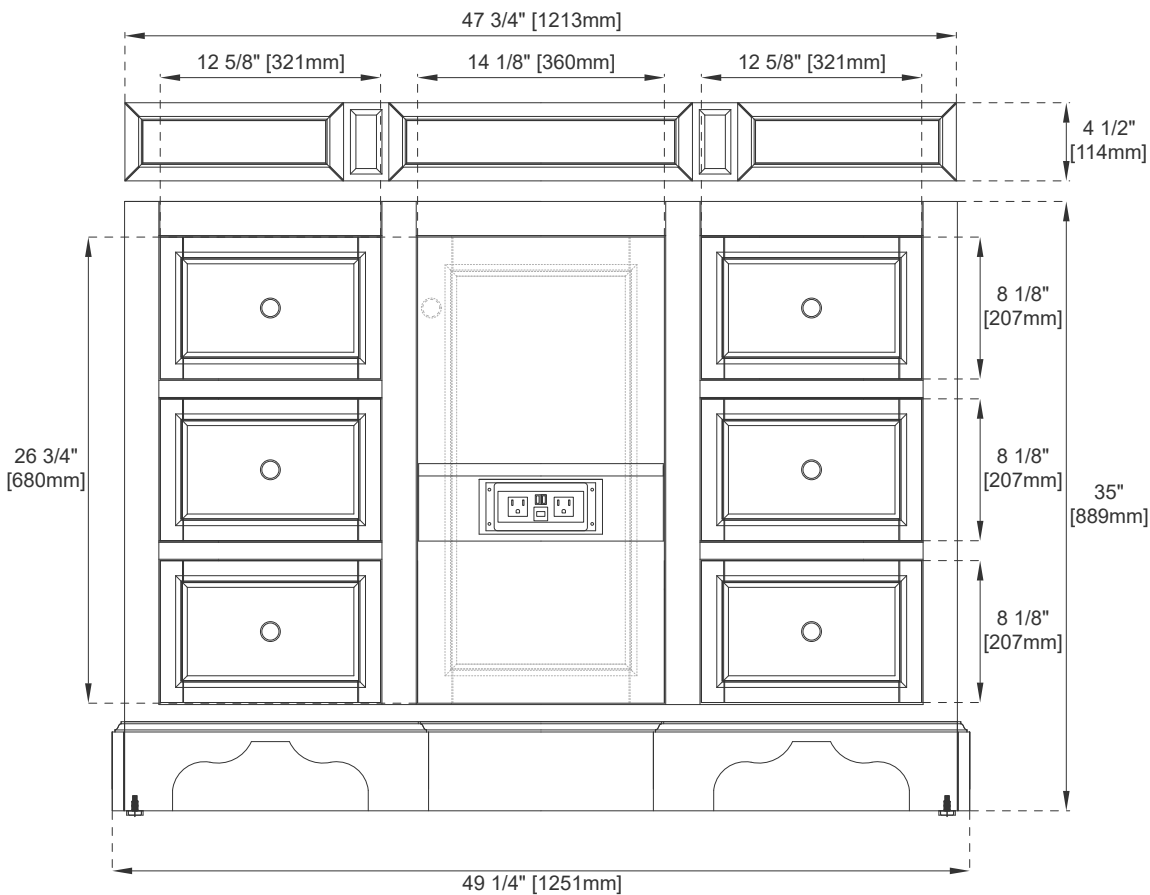

Storage Tray: Yes, Faux Shagreen

USB/Power Component: YES (ETL5011080)

Cord Length: 6'6"

Drawer Box Material and Construction: 15mm Poplar/English Dovetail Joinery

Hardware Material and Finish: Zinc Alloy in Satin Nickel

Fits Drain Hole Size: 1 3/4"

European Soft Close Hinges

Aluminum Laminate Drawer Liners

Adjustable Levelers

Dimension

Width: 49-1/4"

Depth: 23-1/2"

Height: 35"

Rough-In Height: 21-1/2"

48" VANITY

Top View

Faux Shagreen Storage Tray

Front View

Knob

48" VANITY

Side View 1

Side View 2

Back View