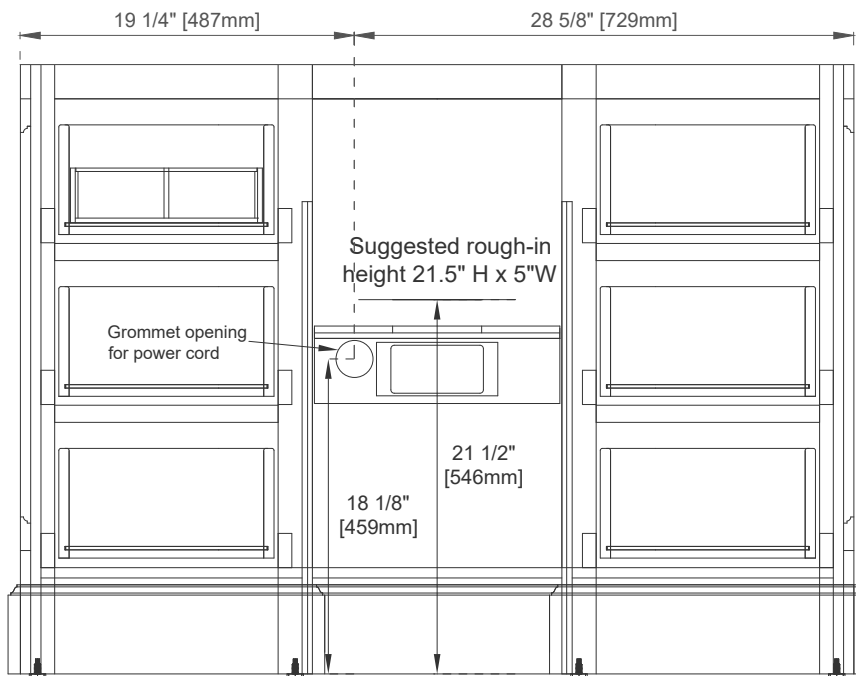

Storage Tray: Yes, Faux Shagreen

USB/Power Component: YES (ETL5011080)

Cord Length: 6'6"

Drawer Box Material and Construction: 15mm Poplar/English Dovetail Joinery

Hardware Material and Finish: Zinc Alloy in Satin Nickel

Fits Drain Hole Size: 1 3/4"

European Soft Close Hinges

Aluminum Laminate Drawer Liners

Adjustable Levelers

Dimension

Width: 49-1/4"

Depth: 23-1/2"

Height: 35"

Rough-In Height: 21-1/2"

48" VANITY

Top View

Faux Shagreen Storage Tray

Front View

Knob

48" VANITY

Side View 1

Side View 2

Back View