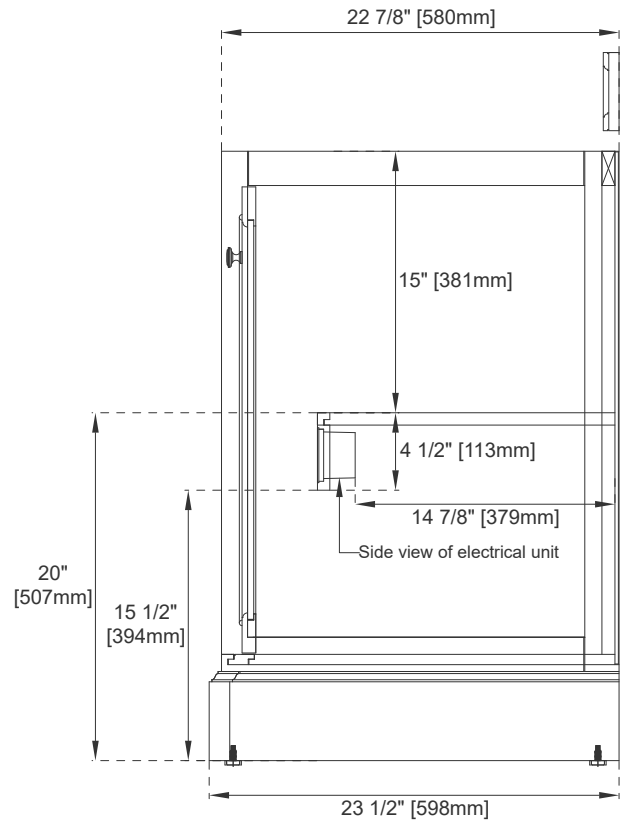

Storage Tray: Yes, Faux Shagreen

USB/Power Component: YES (ETL5011080)

Cord Length: 6'6"

Drawer Box Material and Construction: 15mm Poplar/English Dovetail Joinery

Hardware Material and Finish: Zinc Alloy in Satin Nickel

Fits Drain Hole Size: 1 3/4"

European Soft Close Hinges

Aluminum Laminate Drawer Liners

Adjustable Levelers

Dimension

Width: 49-1/4"

Depth: 23-1/2"

Height: 35"

Rough-In Height: 21-1/2"

48" VANITY

Top View

Faux Shagreen Storage Tray

Front View

Knob

48" VANITY

Side View 1

Side View 2

Back View