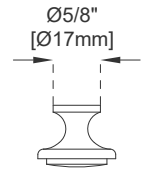

Storage Tray: Yes, Faux Shagreen

USB/Power Component: YES (ETL5011080)

Cord Length: 6'6"

Drawer Box Material and Construction: 15mm Poplar/English Dovetail Joinery

Hardware Material and Finish: Zinc Alloy in Satin Nickel

Fits Drain Hole Size: 1 3/4"

European Soft Close Hinges

Aluminum Laminate Drawer Liners

Adjustable Levelers

Dimension

Width: 49-1/4"

Depth: 23-1/2"

Height: 35"

Rough-In Height: 21-1/2"

48" VANITY

Top View

Faux Shagreen Storage Tray

Front View

Knob

48" VANITY

Side View 1

Side View 2

Back View