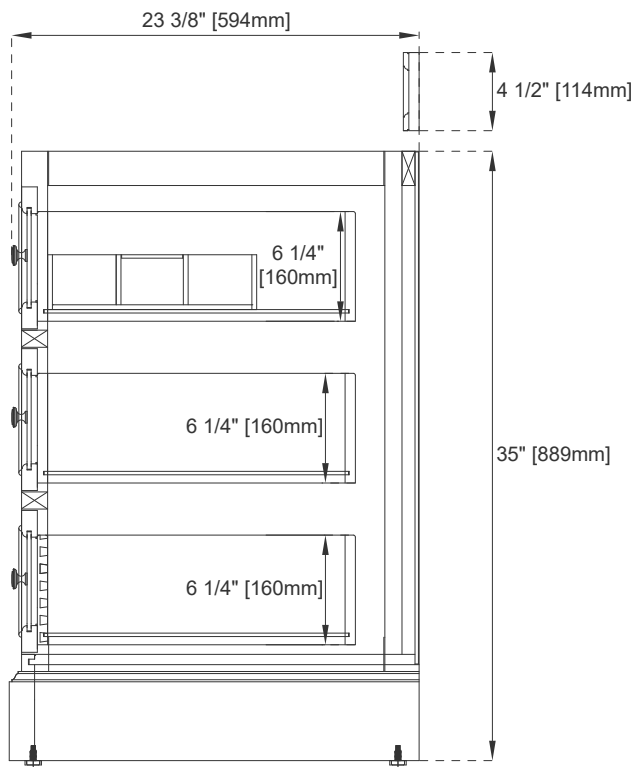

Storage Tray: Yes, Faux Shagreen

USB/Power Component: YES (ETL5011080)

Cord Length: 6'6"

Drawer Box Material and Construction: 15mm Poplar/English Dovetail Joinery

Hardware Material and Finish: Zinc Alloy in Satin Nickel

Fits Drain Hole Size: 1 3/4"

European Soft Close Hinges

Aluminum Laminate Drawer Liners

Adjustable Levelers

Dimension

Width: 49-1/4"

Depth: 23-1/2"

Height: 35"

Rough-In Height: 21-1/2"

48" VANITY

Top View

Faux Shagreen Storage Tray

Front View

Knob

48" VANITY

Side View 1

Side View 2

Back View