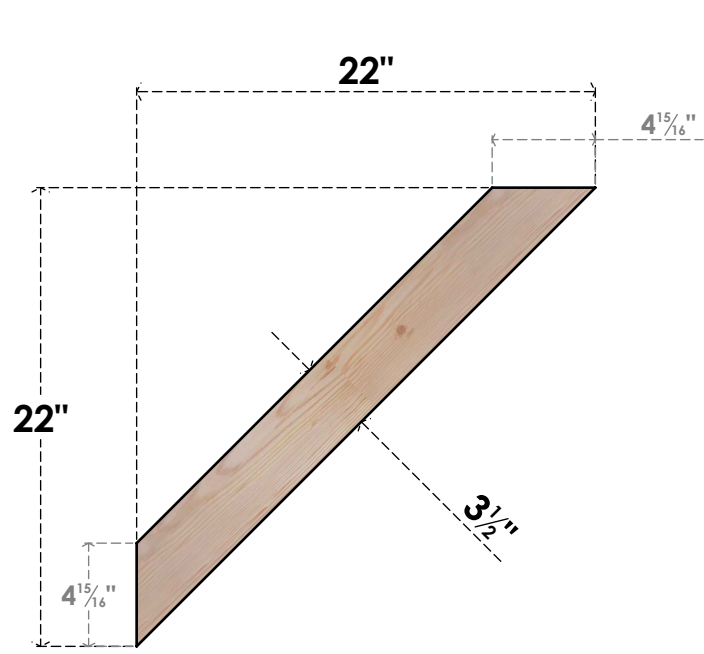

BRC04X22X22TRA00SDF

3 1/2"W X 22"D X 22"H TRADITIONAL SMOOTH BRACE, DOUGLAS FIR

SIDE

FRONT

EKENA MILLWORK
 2300 WEST MAIN ST.
 CLARKSVILLE, TX 75426
 TOLL FREE: 866-607-0453
 WWW.EKENAMILLWORK.COM

NOTES

1. INSTALLATION TO BE COMPLETED IN ACCORDANCE WITH MANUFACTURER'S SPECIFICATIONS.
2. DRAWING MAY NOT BE TO SCALE
3. THIS DRAWING IS INTENDED FOR DESIGN AND PLANNING PURPOSES ONLY.
4. ALL INFORMATION CONTAINED HEREIN WAS CURRENT AT THE TIME OF DEVELOPMENT BUT MUST BE REVIEWED AND APPROVED BY THE PRODUCT MANUFACTURER TO BE CONSIDERED ACCURATE.
5. PRODUCTS ARE NOT KILN DRIED. THIS ITEM IS UNIQUE AND WILL CONTAIN THE NATURAL VARIATIONS THAT THE WOOD SPECIES OFFERS. THIS MAY RESULT IN VARIATIONS UP TO 1/4"