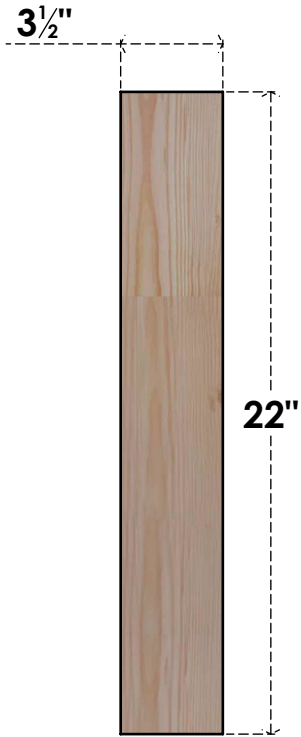

BRC04X22X22TRA00SDF

3 1/2"W X 22"D X 22"H TRADITIONAL SMOOTH BRACE, DOUGLAS FIR

SIDE

FRONT

EKENA MILLWORK
 2300 WEST MAIN ST.
 CLARKSVILLE, TX 75426
 TOLL FREE: 866-607-0453
 WWW.EKENAMILLWORK.COM

NOTES

1. INSTALLATION TO BE COMPLETED IN ACCORDANCE WITH MANUFACTURER'S SPECIFICATIONS.
2. DRAWING MAY NOT BE TO SCALE
3. THIS DRAWING IS INTENDED FOR DESIGN AND PLANNING PURPOSES ONLY.
4. ALL INFORMATION CONTAINED HEREIN WAS CURRENT AT THE TIME OF DEVELOPMENT BUT MUST BE REVIEWED AND APPROVED BY THE PRODUCT MANUFACTURER TO BE CONSIDERED ACCURATE.
5. PRODUCTS ARE NOT KILN DRIED. THIS ITEM IS UNIQUE AND WILL CONTAIN THE NATURAL VARIATIONS THAT THE WOOD SPECIES OFFERS. THIS MAY RESULT IN VARIATIONS UP TO 1/4"