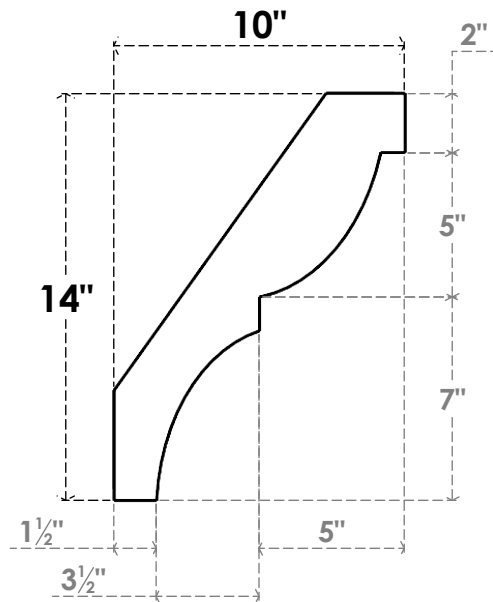

# ITEM NUMBER: BRCURO030X10000X14000VALRCPR

3"W X 10"D X 14"H VALENCIA ROUGH CEDAR WOODGRAIN OPEN  
TIMBERTHANE BRACE, PRIMED TAN

**SIDE PROFILE**

**FRONT PROFILE**

**ISOMETRIC**

EKENA MILLWORK  
2300 WEST MAIN ST.  
CLARKSVILLE, TX 75426  
TOLL FREE: 866-607-0453  
WWW.EKENAMILLWORK.COM

### NOTES

1. INSTALLATION TO BE COMPLETED IN ACCORDANCE WITH MANUFACTURER'S SPECIFICATIONS.
2. DRAWING MAY NOT BE TO SCALE
3. THIS DRAWING IS INTENDED FOR DESIGN AND PLANNING PURPOSES ONLY.
4. ALL INFORMATION CONTAINED HEREIN WAS CURRENT AT THE TIME OF DEVELOPMENT BUT MUST BE REVIEWED AND APPROVED BY THE PRODUCT MANUFACTURER TO BE CONSIDERED ACCURATE.
5. TIMBERTHANE ARCHITECTURAL PRODUCTS ARE MADE FROM HIGH DENSITY URETHANE AND COME FACTORY PRIMED