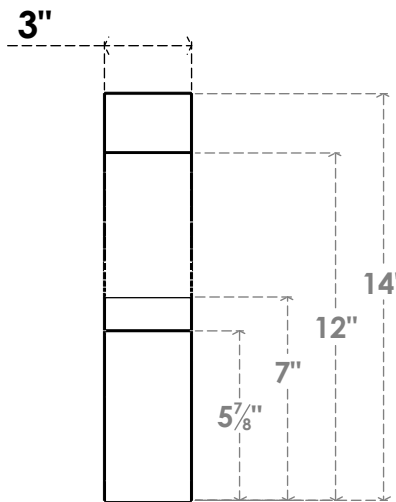

# ITEM NUMBER: BRCURO030X10000X14000VALRCPR

3"W X 10"D X 14"H VALENCIA ROUGH CEDAR WOODGRAIN OPEN  
TIMBERTHANE BRACE, PRIMED TAN

**SIDE PROFILE**

**FRONT PROFILE**

**ISOMETRIC**

EKENA MILLWORK  
2300 WEST MAIN ST.  
CLARKSVILLE, TX 75426  
TOLL FREE: 866-607-0453  
WWW.EKENAMILLWORK.COM

### NOTES

1. INSTALLATION TO BE COMPLETED IN ACCORDANCE WITH MANUFACTURER'S SPECIFICATIONS.
2. DRAWING MAY NOT BE TO SCALE
3. THIS DRAWING IS INTENDED FOR DESIGN AND PLANNING PURPOSES ONLY.
4. ALL INFORMATION CONTAINED HEREIN WAS CURRENT AT THE TIME OF DEVELOPMENT BUT MUST BE REVIEWED AND APPROVED BY THE PRODUCT MANUFACTURER TO BE CONSIDERED ACCURATE.
5. TIMBERTHANE ARCHITECTURAL PRODUCTS ARE MADE FROM HIGH DENSITY URETHANE AND COME FACTORY PRIMED