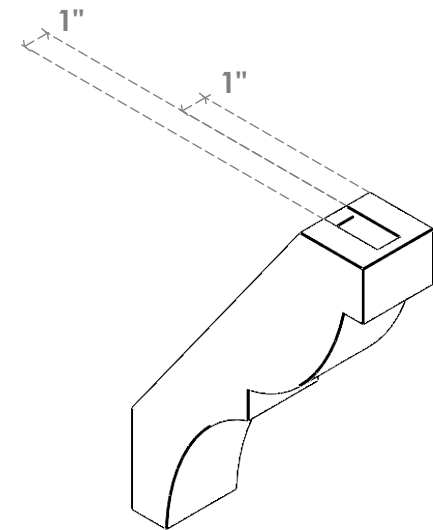

# ITEM NUMBER: BRCURO030X10000X14000VALRCPR

3"W X 10"D X 14"H VALENCIA ROUGH CEDAR WOODGRAIN OPEN  
TIMBERTHANE BRACE, PRIMED TAN

**SIDE PROFILE**

**FRONT PROFILE**

**ISOMETRIC**

EKENA MILLWORK  
2300 WEST MAIN ST.  
CLARKSVILLE, TX 75426  
TOLL FREE: 866-607-0453  
WWW.EKENAMILLWORK.COM

### NOTES

1. INSTALLATION TO BE COMPLETED IN ACCORDANCE WITH MANUFACTURER'S SPECIFICATIONS.
2. DRAWING MAY NOT BE TO SCALE
3. THIS DRAWING IS INTENDED FOR DESIGN AND PLANNING PURPOSES ONLY.
4. ALL INFORMATION CONTAINED HEREIN WAS CURRENT AT THE TIME OF DEVELOPMENT BUT MUST BE REVIEWED AND APPROVED BY THE PRODUCT MANUFACTURER TO BE CONSIDERED ACCURATE.
5. TIMBERTHANE ARCHITECTURAL PRODUCTS ARE MADE FROM HIGH DENSITY URETHANE AND COME FACTORY PRIMED