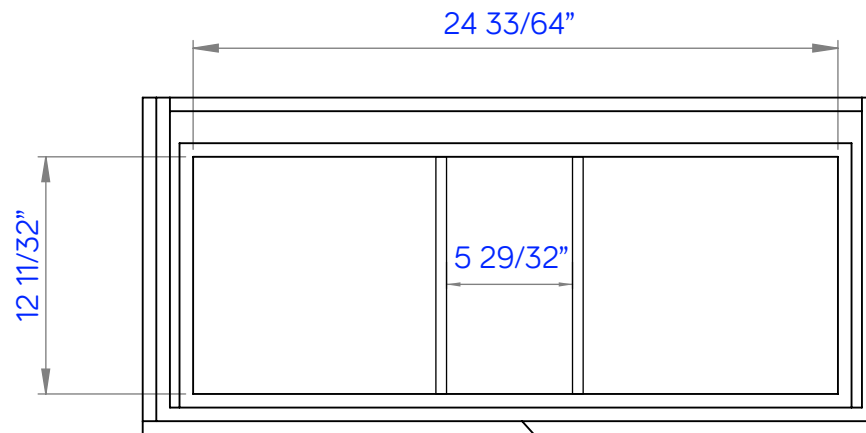

FRONT VIEW

SIDE VIEW

TOP VIEW

OSCAR 32"