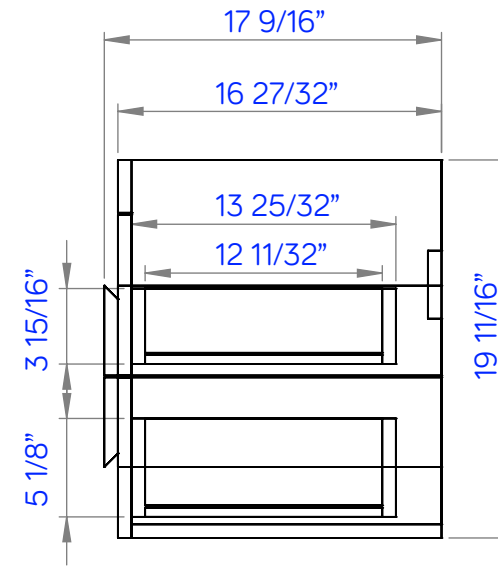

FRONT VIEW

SIDE VIEW

TOP VIEW

OSCAR 32"