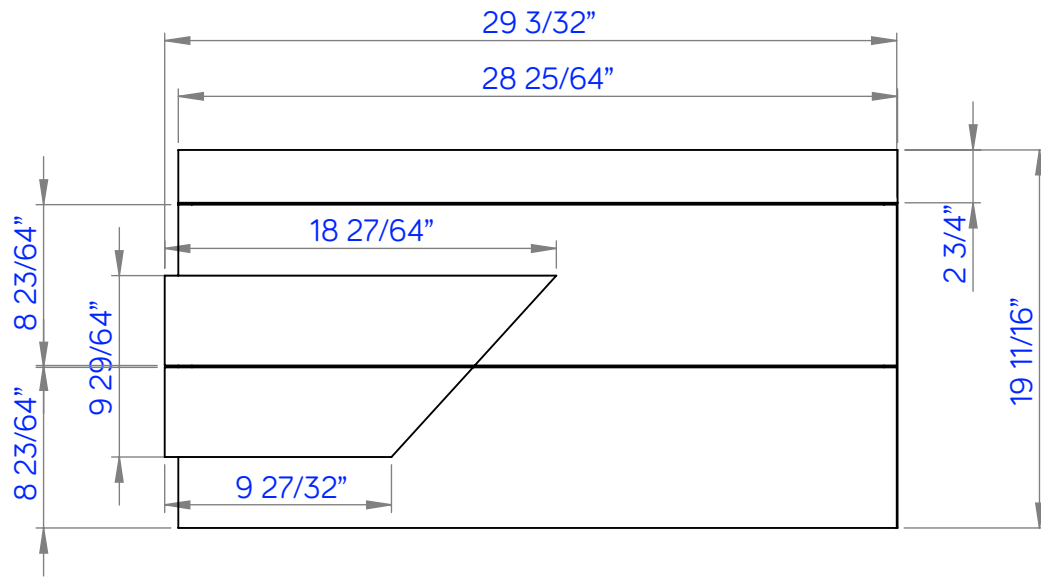

FRONT VIEW

SIDE VIEW

TOP VIEW

OSCAR 32"