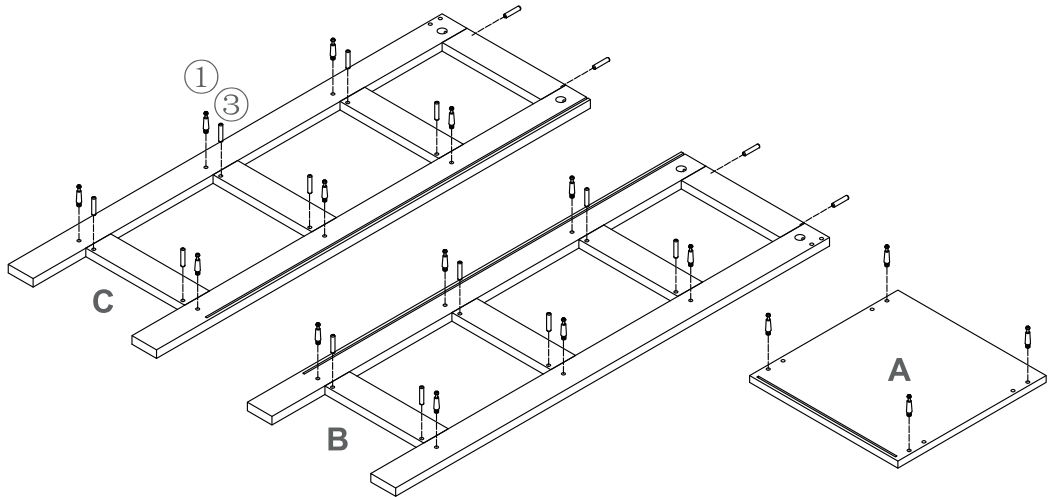

APPROXIMATELY
1 HOUR ASSEMBLY

HARDWARE

| | | |
|--|--|--|
| <p>1</p>  <p>24+2 PCS</p> | <p>2</p>  <p>24+2 PCS</p> | <p>3</p>  <p>28+2 PCS</p> |
| <p>4</p>  <p>8+1 PCS (4*35mm)</p> | <p>5</p>  <p>4 PCS</p> | <p>6</p>  <p>4 PCS</p> |
| <p>7</p>  <p>1 PC</p> | <p>8</p>  <p>4+1PCS</p> | |

PARTS LIST

INSTRUCTION MANUAL

Step 1

① x 16 / ③ x 16

Step 2

② x 6

Step 3

Step 4