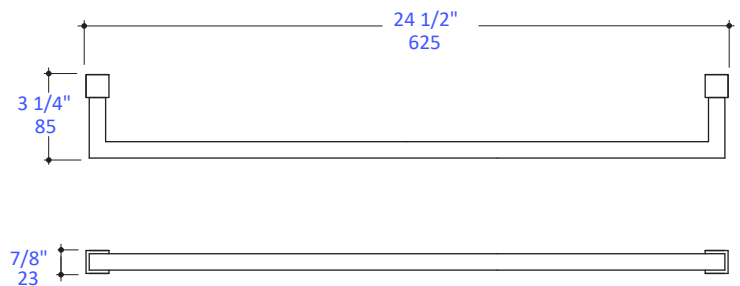

### Features:

---

- Wall-mount towel bar
- Includes mounting hardware
- Stainless steel construction

### Finish Options:

---

- 10 - Polished Stainless Steel
- 21 - Brushed Stainless Steel
- 44 - Matte Black
- MW - Matte White
- BPW - Brass Powder Coated

LACAVA reserves the right to revise any dimension or information on this sheet without notice. Dimensions are nominal and may vary within an industry accepted tolerance of 1/4". Drawings provided herein are meant to give the user an idea of the product and are not made to scale. Location of plumbing is meant for reference, your specific application may vary.