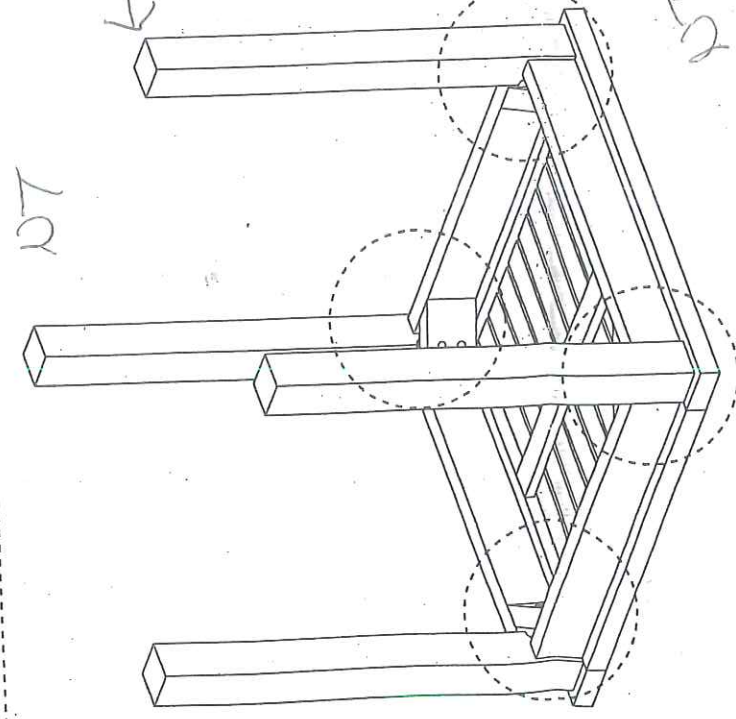

127

Plow & Hearth

62A77

127

# 62A77 BK ITEM NAME: SLAT SIDE TAB ASSEMBLY INSTRUCTION

1: Bolt M8 x 50mm x 8pcs

2: Washer  $\phi 20 \times 2\text{mm} \times 8\text{pcs}$

3: Allen key M4 x 80mm - 1pc.

have these IT does