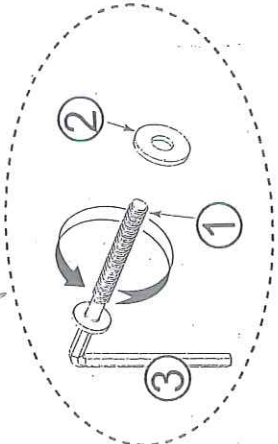

# 62A77 BK ITEM NAME: SLAT SIDE TAB ASSEMBLY INSTRUCTION

1: Bolt M8 x 50mm x 8pcs

2: Washer  $\phi 20 \times 2\text{mm} \times 8\text{pcs}$

3: Allen key M4 x 80mm - 1pc.

have these IT does