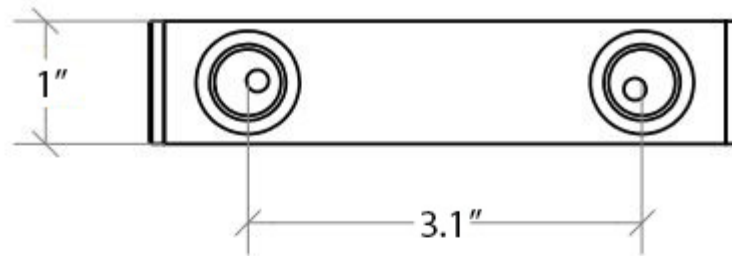

Skuara 52811.29

Features

- Towel Bar and Accessories Holder
- Polished Chrome Finish
- Solid Brass Base
- Premium Metal Construction for Durability and Reliability
- Installation Hardware Included
- Towel Bar to be Combined with (Optional) Tumbler, Soap Dish, and Soap Dispenser
- Features Space-Saving Design
- Designer Collection
- Italian Design

SKU# | Option:

- Skuara 52811.29 | Polished Chrome

Finishes:

Related Items:

- Skuara 52805 | Toilet Brush Holder

* WS Bath Collections reserves the right to revise dimensions or information on this sheet without notice

Collection Skuara	Model Skuara 52811.29	Dimensions Metric <i>1 inch = 2.54 cm</i> <i>1 inch = 25.4 mm</i>	 1051 Lea Drive - Collegeville, PA 19426 Tel. 215 513 9400 - Fax 610 831 0215 www.ws bathcollections.com - info@ws bathcollections.com
-----------------------------	-----------------------------------	--	---

Collection
Skudara

Model |
Skudara 52811.29

Dimensions Metric
1 inch = 2.54 cm
1 inch = 25.4 mm

WS[®]
BATH
COLLECTIONS

1051 Lea Drive - Collegeville, PA 19426
Tel. 215 513 9400 - Fax 610 831 0215
www.ws bathcollections.com - info@ws bathcollections.com