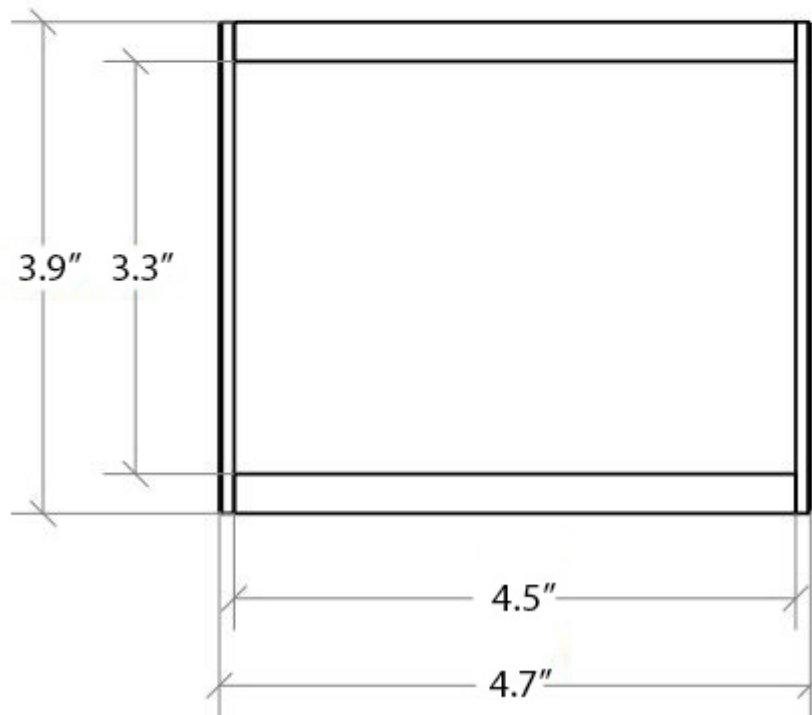

Skuara 52811.29

Features

- Towel Bar and Accessories Holder
- Polished Chrome Finish
- Solid Brass Base
- Premium Metal Construction for Durability and Reliability
- Installation Hardware Included
- Towel Bar to be Combined with (Optional) Tumbler, Soap Dish, and Soap Dispenser
- Features Space-Saving Design
- Designer Collection
- Italian Design

SKU# | Option:

- Skuara 52811.29 | Polished Chrome

Finishes:

Related Items:

- Skuara 52805 | Toilet Brush Holder

* WS Bath Collections reserves the right to revise dimensions or information on this sheet without notice

Collection Skuara	Model Skuara 52811.29	Dimensions Metric <i>1 inch = 2.54 cm</i> <i>1 inch = 25.4 mm</i>	 1051 Lea Drive - Collegeville, PA 19426 Tel. 215 513 9400 - Fax 610 831 0215 www.ws bathcollections.com - info@ws bathcollections.com
-----------------------------	-----------------------------------	--	---

Collection
Skudara

Model |
Skudara 52811.29

Dimensions Metric
1 inch = 2.54 cm
1 inch = 25.4 mm

WS[®]
BATH
COLLECTIONS

1051 Lea Drive - Collegeville, PA 19426
Tel. 215 513 9400 - Fax 610 831 0215
www.ws bathcollections.com - info@ws bathcollections.com