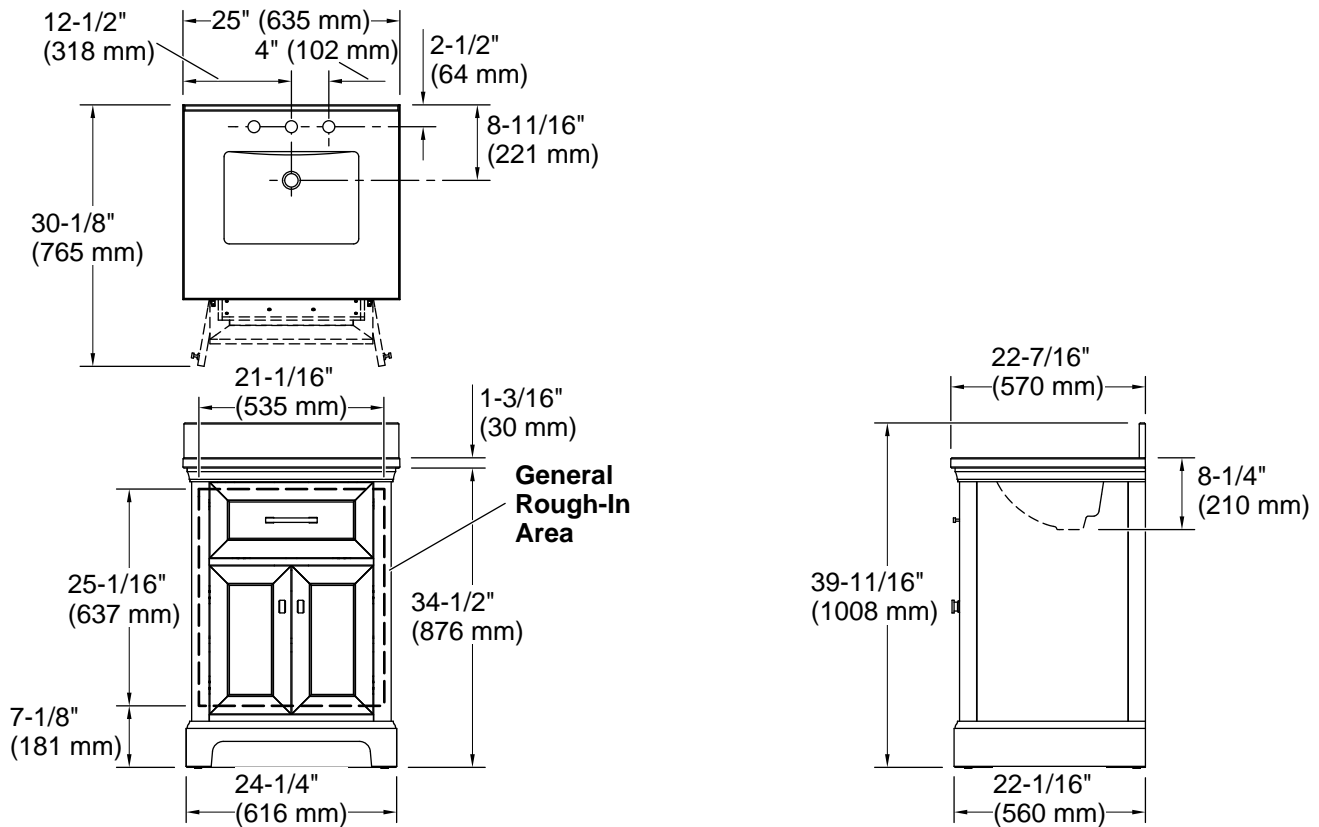

### Features

- Set includes cabinet, precut quartz vanity top, backsplash, sink, cabinet hardware
- Convenient tilt-down drawer for storing smaller, frequently-used items
- Three-way adjustable slow-close door hinges for easy cabinet access
- 20" (508 mm) cabinet interior provides ample storage space
- Finish-matched cabinet interior offers generous clearance for plumbing
- Vanity top has 8" (203 mm) widespread faucet holes; requires deck-mount faucet (sold separately)
- Vibrant® Brushed Nickel hardware included on White vanities, Vibrant Brushed Moderne Brass hardware on Ferrous Grey and Tidal Blue vanities, and Matte Black hardware on Light Oak vanities
- White quartz vanity top and backsplash add beauty and long-lasting durability

### Technical Information

All product dimensions are nominal.