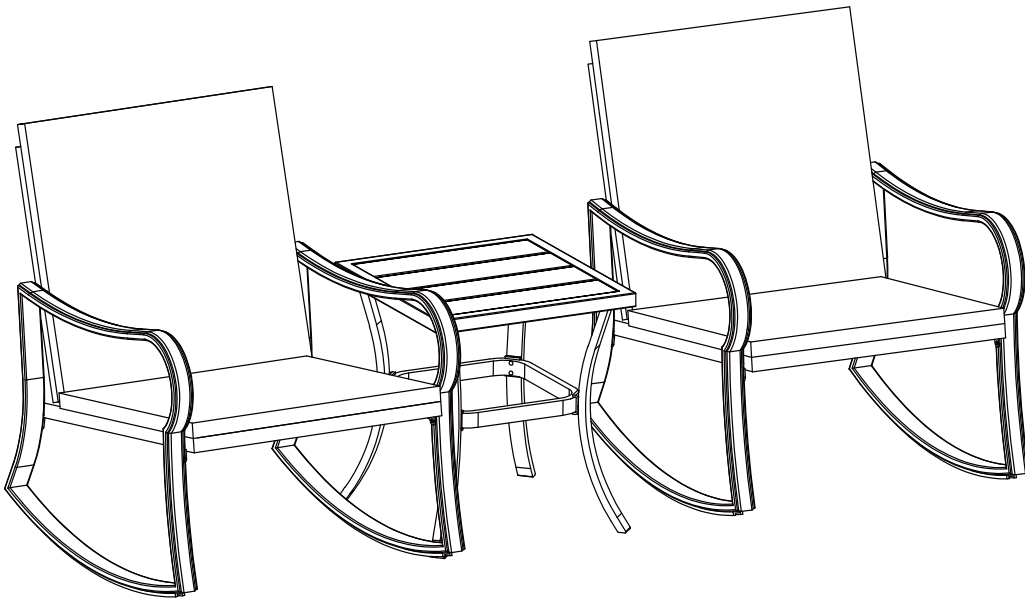

# Patio Bistro Set

## **ASSEMBLY MANUAL**

**MODEL#: LCCR0433A+LTCF5387**

Missing part? Damaged? Contact us via email at

[service@domioutdoorliving.com](mailto:service@domioutdoorliving.com)

[www.domioutdoorliving.com](http://www.domioutdoorliving.com)