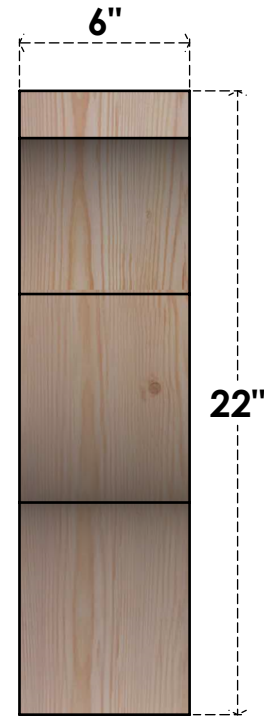

BRC06X18X22FST00RDF

6"W X 18"D X 22"H FUNSTON ROUGH SAWN BRACE, DOUGLAS FIR

SIDE

FRONT

EKENA MILLWORK
 2300 WEST MAIN ST.
 CLARKSVILLE, TX 75426
 TOLL FREE: 866-607-0453
 WWW.EKENAMILLWORK.COM

NOTES

1. INSTALLATION TO BE COMPLETED IN ACCORDANCE WITH MANUFACTURER'S SPECIFICATIONS.
2. DRAWING MAY NOT BE TO SCALE
3. THIS DRAWING IS INTENDED FOR DESIGN AND PLANNING PURPOSES ONLY.
4. ALL INFORMATION CONTAINED HEREIN WAS CURRENT AT THE TIME OF DEVELOPMENT BUT MUST BE REVIEWED AND APPROVED BY THE PRODUCT MANUFACTURER TO BE CONSIDERED ACCURATE.
5. PRODUCTS ARE NOT KILN DRIED. THIS ITEM IS UNIQUE AND WILL CONTAIN THE NATURAL VARIATIONS THAT THE WOOD SPECIES OFFERS. THIS MAY RESULT IN VARIATIONS UP TO 1/4"