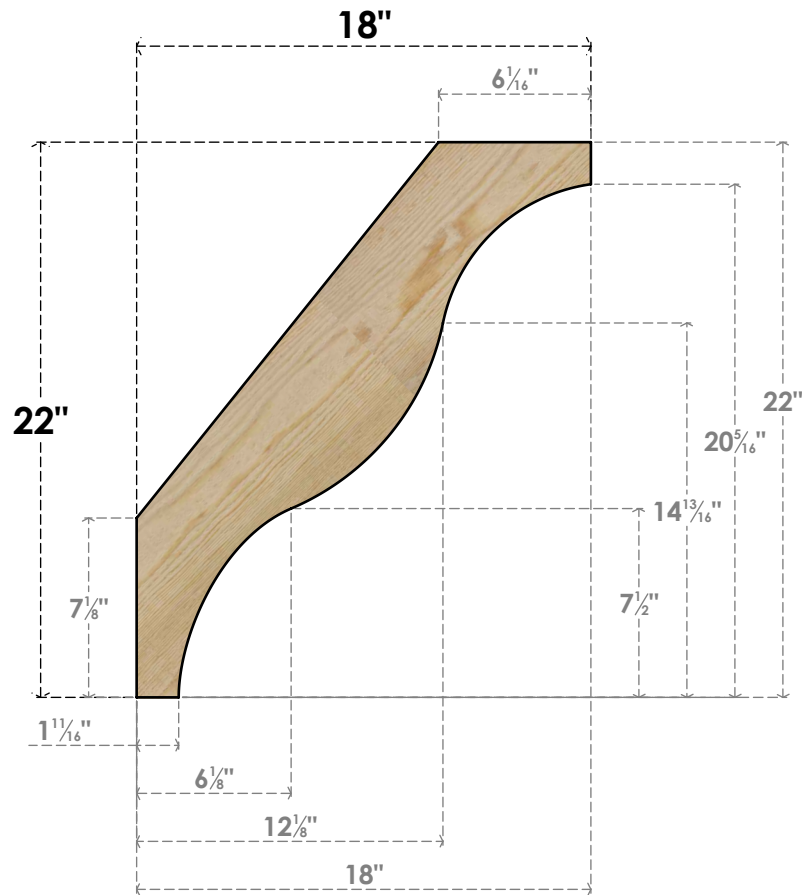

BRC06X18X22FST00RDF

6"W X 18"D X 22"H FUNSTON ROUGH SAWN BRACE, DOUGLAS FIR

SIDE

FRONT

EKENA MILLWORK
 2300 WEST MAIN ST.
 CLARKSVILLE, TX 75426
 TOLL FREE: 866-607-0453
 WWW.EKENAMILLWORK.COM

NOTES

1. INSTALLATION TO BE COMPLETED IN ACCORDANCE WITH MANUFACTURER'S SPECIFICATIONS.
2. DRAWING MAY NOT BE TO SCALE
3. THIS DRAWING IS INTENDED FOR DESIGN AND PLANNING PURPOSES ONLY.
4. ALL INFORMATION CONTAINED HEREIN WAS CURRENT AT THE TIME OF DEVELOPMENT BUT MUST BE REVIEWED AND APPROVED BY THE PRODUCT MANUFACTURER TO BE CONSIDERED ACCURATE.
5. PRODUCTS ARE NOT KILN DRIED. THIS ITEM IS UNIQUE AND WILL CONTAIN THE NATURAL VARIATIONS THAT THE WOOD SPECIES OFFERS. THIS MAY RESULT IN VARIATIONS UP TO 1/4"