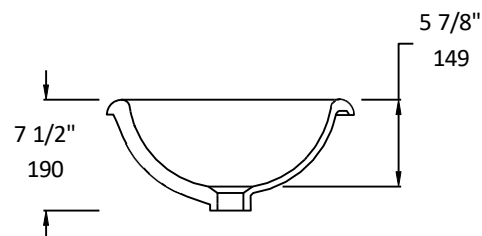

### Specifications:

<b>Installation:</b>	Drop-in or self-rimming
<b>Interior Dimensions:</b>	Ø 14 3/4" x 5 7/8"h
<b>Exterior Dimensions:</b>	Ø 16 3/4" x 7 1/2"h
<b>Material:</b>	Porcelain
<b>Overflow:</b>	Yes
<b>Finishes:</b>	001 - White
<b>Faucet Holes:</b>	N/A
<b>Cut-out Size:</b>	Ø 14 1/4" (template available upon request)
<b>Drain Hole Size:</b>	Ø 1 3/4"

### Recommended Items:

- Drain with overflow
  - 7100-17
  - 7100-13OF
  - 7100-16OF

LACAVA reserves the right to revise any dimension or information on this sheet without notice. Dimensions are nominal and may vary within an industry accepted tolerance of 1/4". Drawings provided herein are meant to give the user an idea of the product and are not made to scale.