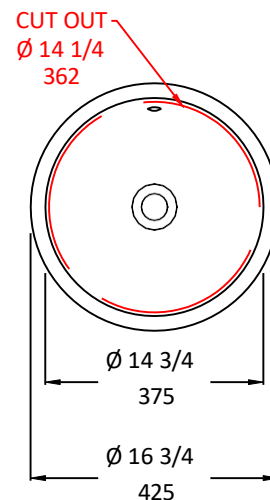

### Specifications:

<b>Installation:</b>	Drop-in or self-rimming
<b>Interior Dimensions:</b>	Ø 14 3/4" x 5 7/8"h
<b>Exterior Dimensions:</b>	Ø 16 3/4" x 7 1/2"h
<b>Material:</b>	Porcelain
<b>Overflow:</b>	Yes
<b>Finishes:</b>	001 - White
<b>Faucet Holes:</b>	N/A
<b>Cut-out Size:</b>	Ø 14 1/4" (template available upon request)
<b>Drain Hole Size:</b>	Ø 1 3/4"

### Recommended Items:

- Drain with overflow
  - 7100-17
  - 7100-13OF
  - 7100-16OF

LACAVA reserves the right to revise any dimension or information on this sheet without notice. Dimensions are nominal and may vary within an industry accepted tolerance of 1/4". Drawings provided herein are meant to give the user an idea of the product and are not made to scale.