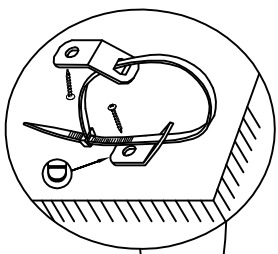

ASSEMBLY INSTRUCTION / NOTICE DE MONTAGE / INSTRUCCIONES DE MONTAJE

ITEM / NO D'ARTICLE / ARTICULO.: S786-010

S786-030

DESCRIPTION/ DESCRIPCION : Dresser / Commode / Tocado

Mirror / Miroir / Espejo

⚠ WARNING

Children have died from furniture tipover. To reduce the risk of furniture tipover:

- ALWAYS install tipover restraint provided.
- NEVER put a TV on this product.
- NEVER allow children to stand, climb or hang on drawers, doors, or shelves.
- NEVER open more than one drawer at a time.
- Place heaviest items in the lowest drawers.

This is a permanent label. Do not remove!

Furniture Tipping Restraint
Système antibasculement
Control para evitar vuelcos