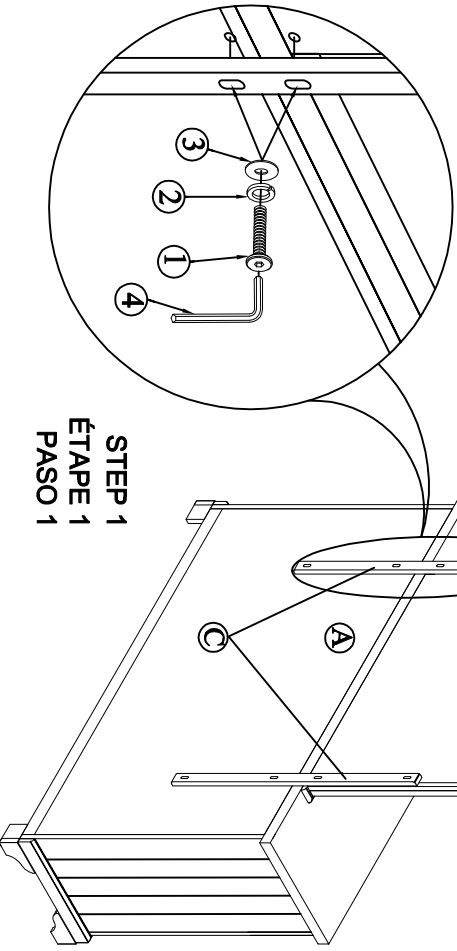

ASSEMBLY INSTRUCTION / NOTICE DE MONTAGE / INSTRUCCIONES DE MONTAJE

ITEM / NO D'ARTICLE / ARTICULO.: S786-010

S786-030

DESCRIPTION/ DESCRIPCION : Dresser / Commode / Tocado

Mirror / Miroir / Espejo

⚠ WARNING

Children have died from furniture tipover. To reduce the risk of furniture tipover:

- ALWAYS install tipover restraint provided.
- NEVER put a TV on this product.
- NEVER allow children to stand, climb or hang on drawers, doors, or shelves.
- NEVER open more than one drawer at a time.
- Place heaviest items in the lowest drawers.

This is a permanent label. Do not remove!

Furniture Tipping Restraint
Système antibasculement
Control para evitar vuelcos