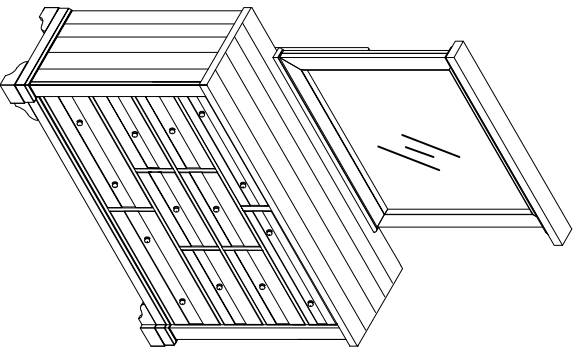

PARTS LIST / LISTE DES PIÈCES / LISTA DE PIEZA

ITEM / NO D'ARTICLE / ARTICULO.: S786-010

S786-030

DESCRIPTION/ DESCRIPCION : Dresser / Commode / Tocado

Mirror / Miroir / Espejo

⚠ WARNING	
	Children have died from furniture tipover. To reduce the risk of furniture tipover: • ALWAYS install tipover restraint provided. • NEVER put a TV on this product. • NEVER allow children to stand, climb or hang on drawers, doors, or shelves. • NEVER open more than one drawer at a time. • Place heaviest items in the lowest drawers. <i>This is a permanent label. Do not remove!</i>

1. **A**
2. x1 Dresser
   - x1 Commode
   - x1 Tocado

1. **B**
2. x1 Mirror
   - x1 Miroir
   - x1 Espejo

1. **C**
2. x2 Mirror Support
   - x2 Piese en charge du miroir
   - x2 Soporte de espejo

1. **3**
2. x8 Flat washer Ø1/4"×19*2mm
   - x8 Rondelle plate Ø1/4"×19*2mm
   - x8 Arandela plana Ø1/4"×19*2mm

1. **1**
2. x8 Allen bolt Ø1/4" × 38mm
   - x8 Vis à tête creuse hexagonale Ø1/4" × 38mm
   - x8 Perno Allen Ø1/4" × 38mm

1. **4**
2. x1 Allen key M4
   - x1 Clé hexagonale
   - x1 Llave Allen

1. **2**
2. x8 Lock washer Ø1/4"×11*2mm
   - x8 Rondelle de blocage Ø1/4"×11*2mm
   - x8 Arandela de Seguridad Ø1/4"×11*2mm

* Replaceable Part