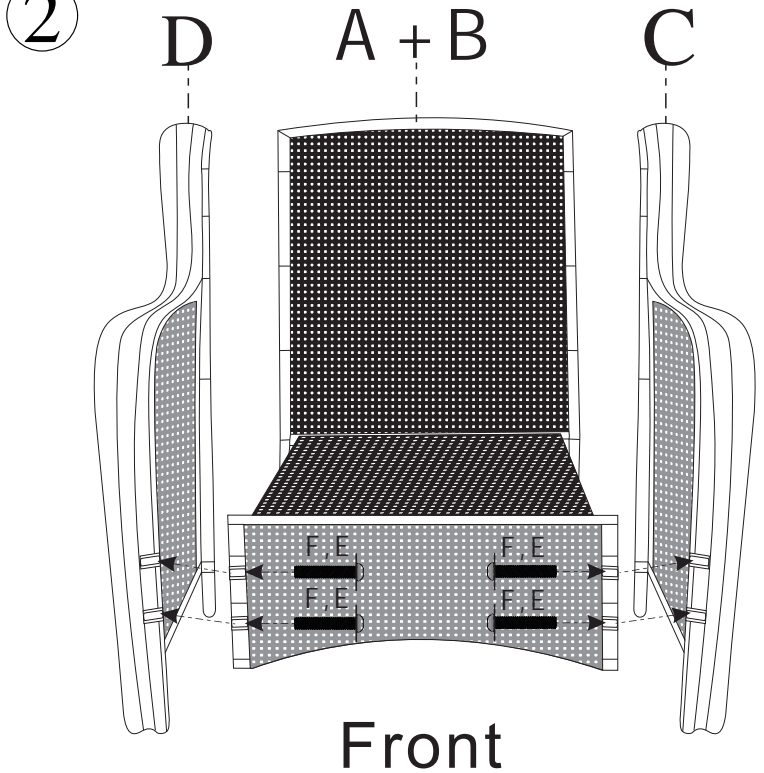

INSTRUCTIONS

IMPORTANT: In order to make the whole product adjust to the best, please install all the screws on the product before fully tighten, and note to put the washer to the screw before putting the screw into the screw hole.

Please follow the instructions below to ensure that the furniture is stable and firm.

A	B	C	D	E	F	G	H	I
								
1PC CHAIR PLATE	1PC BACKREST	1PC LEFT LEG	1PC RIGHT LEG	10PCS METAL WASHER (m6)	M6*35mm 6PCS METAL SCREW	M6*45mm 4PCS METAL SCREW	1PC ALLEN KEY WRENCH	1PRS SEAT AND BACK CUSHION

①

②

③

INSTRUCTIONS

IMPORTANT: In order to make the whole product adjust to the best, please install all the screws on the product before fully tighten, and note to put the washer to the screw before putting the screw into the screw hole.