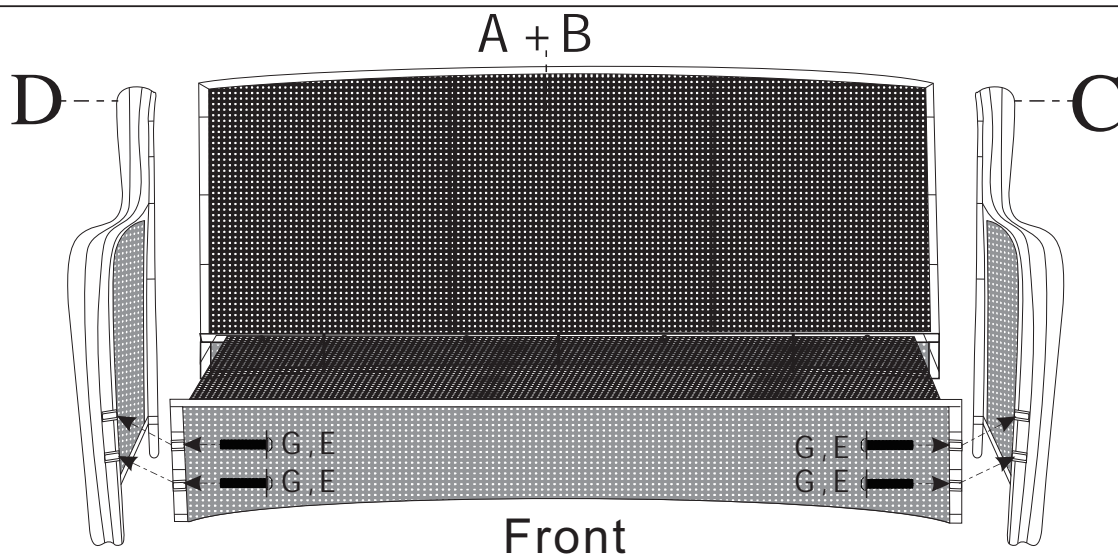

INSTRUCTIONS

IMPORTANT: In order to make the whole product adjust to the best, please install all the screws on the product before fully tighten, and note to put the washer to the screw before putting the screw into the screw hole.

Please follow the instructions below to ensure that the furniture is stable and firm.

A	B	C	D	E	F	G	H	I	J
1PC CHAIR PLATE	1PC BACKREST	1PC LEFT LEG	1PC RIGHT LEG	12PCS METAL WASHER (m6)	M6*40mm 4PCS METAL SCREW	M6*35mm 4PCS METAL SCREW	M6*45mm 4PCS METAL SCREW	1PC ALLEN KEY WRENCH	3PRS SEAT AND BACK CUSHION

①

②

③