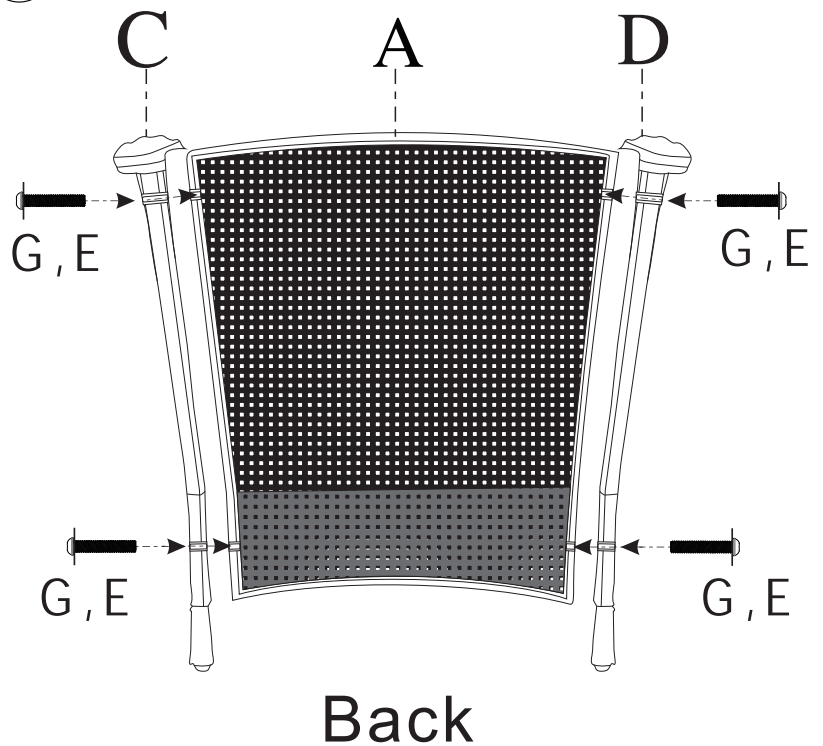

Please follow the instructions below to ensure that the furniture is stable and firm.

A	B	C	D	E	F	G	H	I
								
1PC CHAIR PLATE	1PC BACKREST	1PC LEFT LEG	1PC RIGHT LEG	10PCS METAL WASHER (m6)	M6*35mm 6PCS METAL SCREW	M6*45mm 4PCS METAL SCREW	1PC ALLEN KEY WRENCH	1PRS SEAT AND BACK CUSHION

①

②

③

INSTRUCTIONS

IMPORTANT: In order to make the whole product adjust to the best, please install all the screws on the product before fully tighten, and note to put the washer to the screw before putting the screw into the screw hole.