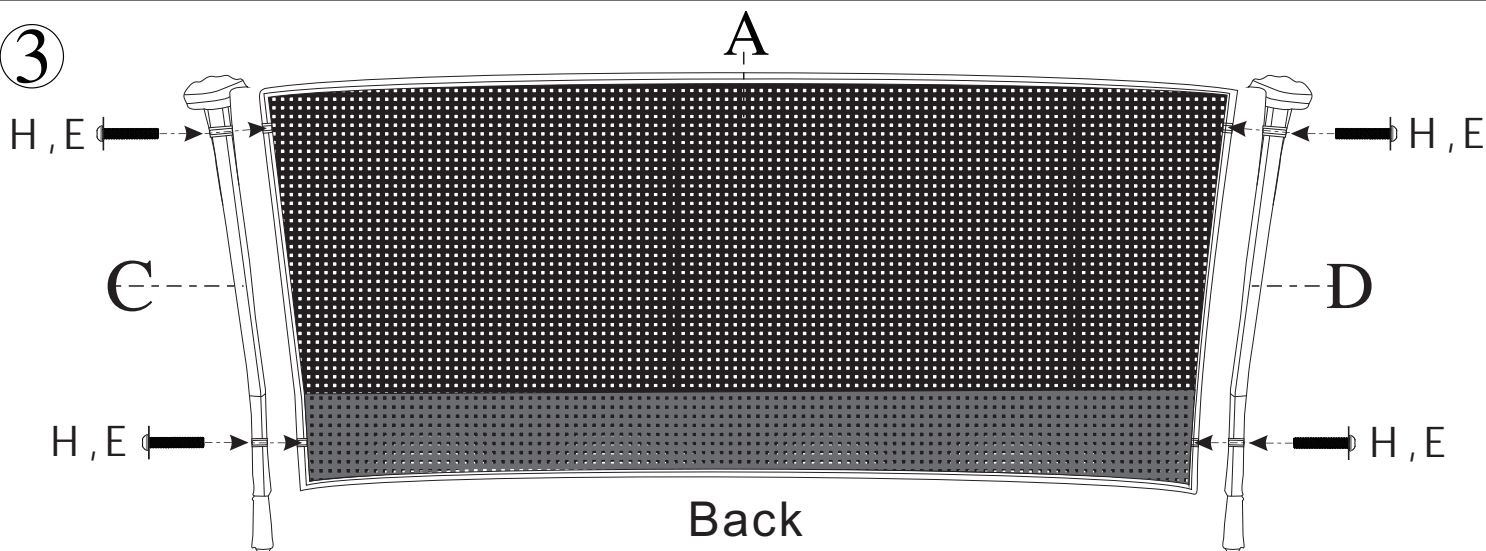

INSTRUCTIONS

IMPORTANT: In order to make the whole product adjust to the best, please install all the screws on the product before fully tighten, and note to put the washer to the screw before putting the screw into the screw hole.

Please follow the instructions below to ensure that the furniture is stable and firm.

A	B	C	D	E	F	G	H	I	J
1PC CHAIR PLATE	1PC BACKREST	1PC LEFT LEG	1PC RIGHT LEG	12PCS METAL WASHER (m6)	M6*40mm 4PCS METAL SCREW	M6*35mm 4PCS METAL SCREW	M6*45mm 4PCS METAL SCREW	1PC ALLEN KEY WRENCH	3PRS SEAT AND BACK CUSHION

①

②

③