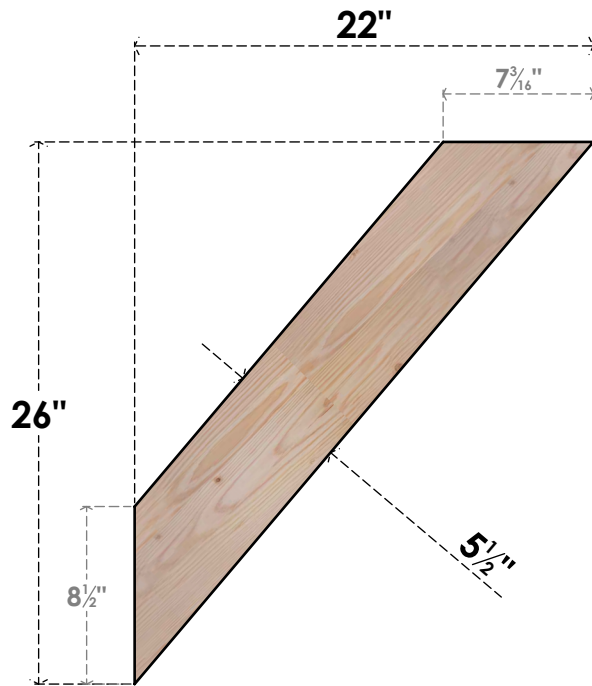

BRC06X22X26TRA00SDF

5 1/2"W X 22"D X 26"H TRADITIONAL SMOOTH BRACE, DOUGLAS FIR

SIDE

FRONT

EKENA MILLWORK
 2300 WEST MAIN ST.
 CLARKSVILLE, TX 75426
 TOLL FREE: 866-607-0453
 WWW.EKENAMILLWORK.COM

NOTES

1. INSTALLATION TO BE COMPLETED IN ACCORDANCE WITH MANUFACTURER'S SPECIFICATIONS.
2. DRAWING MAY NOT BE TO SCALE
3. THIS DRAWING IS INTENDED FOR DESIGN AND PLANNING PURPOSES ONLY.
4. ALL INFORMATION CONTAINED HEREIN WAS CURRENT AT THE TIME OF DEVELOPMENT BUT MUST BE REVIEWED AND APPROVED BY THE PRODUCT MANUFACTURER TO BE CONSIDERED ACCURATE.
5. PRODUCTS ARE NOT KILN DRIED. THIS ITEM IS UNIQUE AND WILL CONTAIN THE NATURAL VARIATIONS THAT THE WOOD SPECIES OFFERS. THIS MAY RESULT IN VARIATIONS UP TO 1/4"