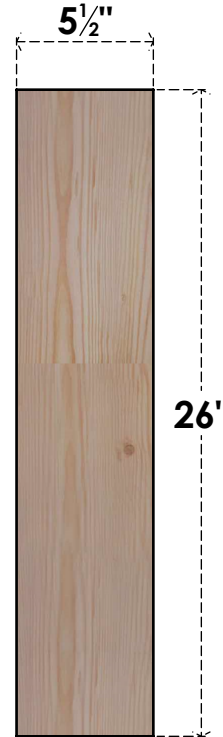

BRC06X22X26TRA00SDF

5 1/2"W X 22"D X 26"H TRADITIONAL SMOOTH BRACE, DOUGLAS FIR

SIDE

FRONT

EKENA MILLWORK
 2300 WEST MAIN ST.
 CLARKSVILLE, TX 75426
 TOLL FREE: 866-607-0453
 WWW.EKENAMILLWORK.COM

NOTES

1. INSTALLATION TO BE COMPLETED IN ACCORDANCE WITH MANUFACTURER'S SPECIFICATIONS.
2. DRAWING MAY NOT BE TO SCALE
3. THIS DRAWING IS INTENDED FOR DESIGN AND PLANNING PURPOSES ONLY.
4. ALL INFORMATION CONTAINED HEREIN WAS CURRENT AT THE TIME OF DEVELOPMENT BUT MUST BE REVIEWED AND APPROVED BY THE PRODUCT MANUFACTURER TO BE CONSIDERED ACCURATE.
5. PRODUCTS ARE NOT KILN DRIED. THIS ITEM IS UNIQUE AND WILL CONTAIN THE NATURAL VARIATIONS THAT THE WOOD SPECIES OFFERS. THIS MAY RESULT IN VARIATIONS UP TO 1/4"