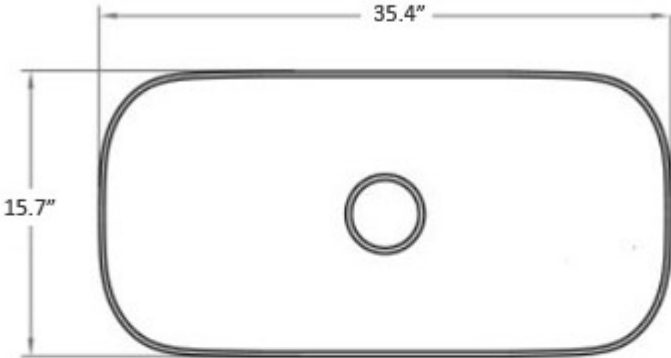

* WS Bath Collections reserves the right to revise dimensions or information on this sheet without notice

Collection | Vision	Model | Vision 6290	Dimensions Metric <i>1 inch = 2.54 cm</i> <i>1 inch = 25.4 mm</i>	 1051 Lea Drive - Collegeville, PA 19426 Tel. 215 513 9400 - Fax 610 831 0215 www.ws bathcollections.com - info@ws bathcollections.com