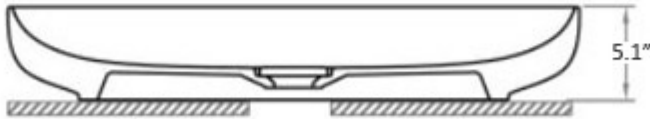

* WS Bath Collections reserves the right to revise dimensions or information on this sheet without notice

Collection | Vision	Model | Vision 6290	Dimensions Metric <i>1 inch = 2.54 cm</i> <i>1 inch = 25.4 mm</i>	 1051 Lea Drive - Collegeville, PA 19426 Tel. 215 513 9400 - Fax 610 831 0215 www.ws bathcollections.com - info@ws bathcollections.com