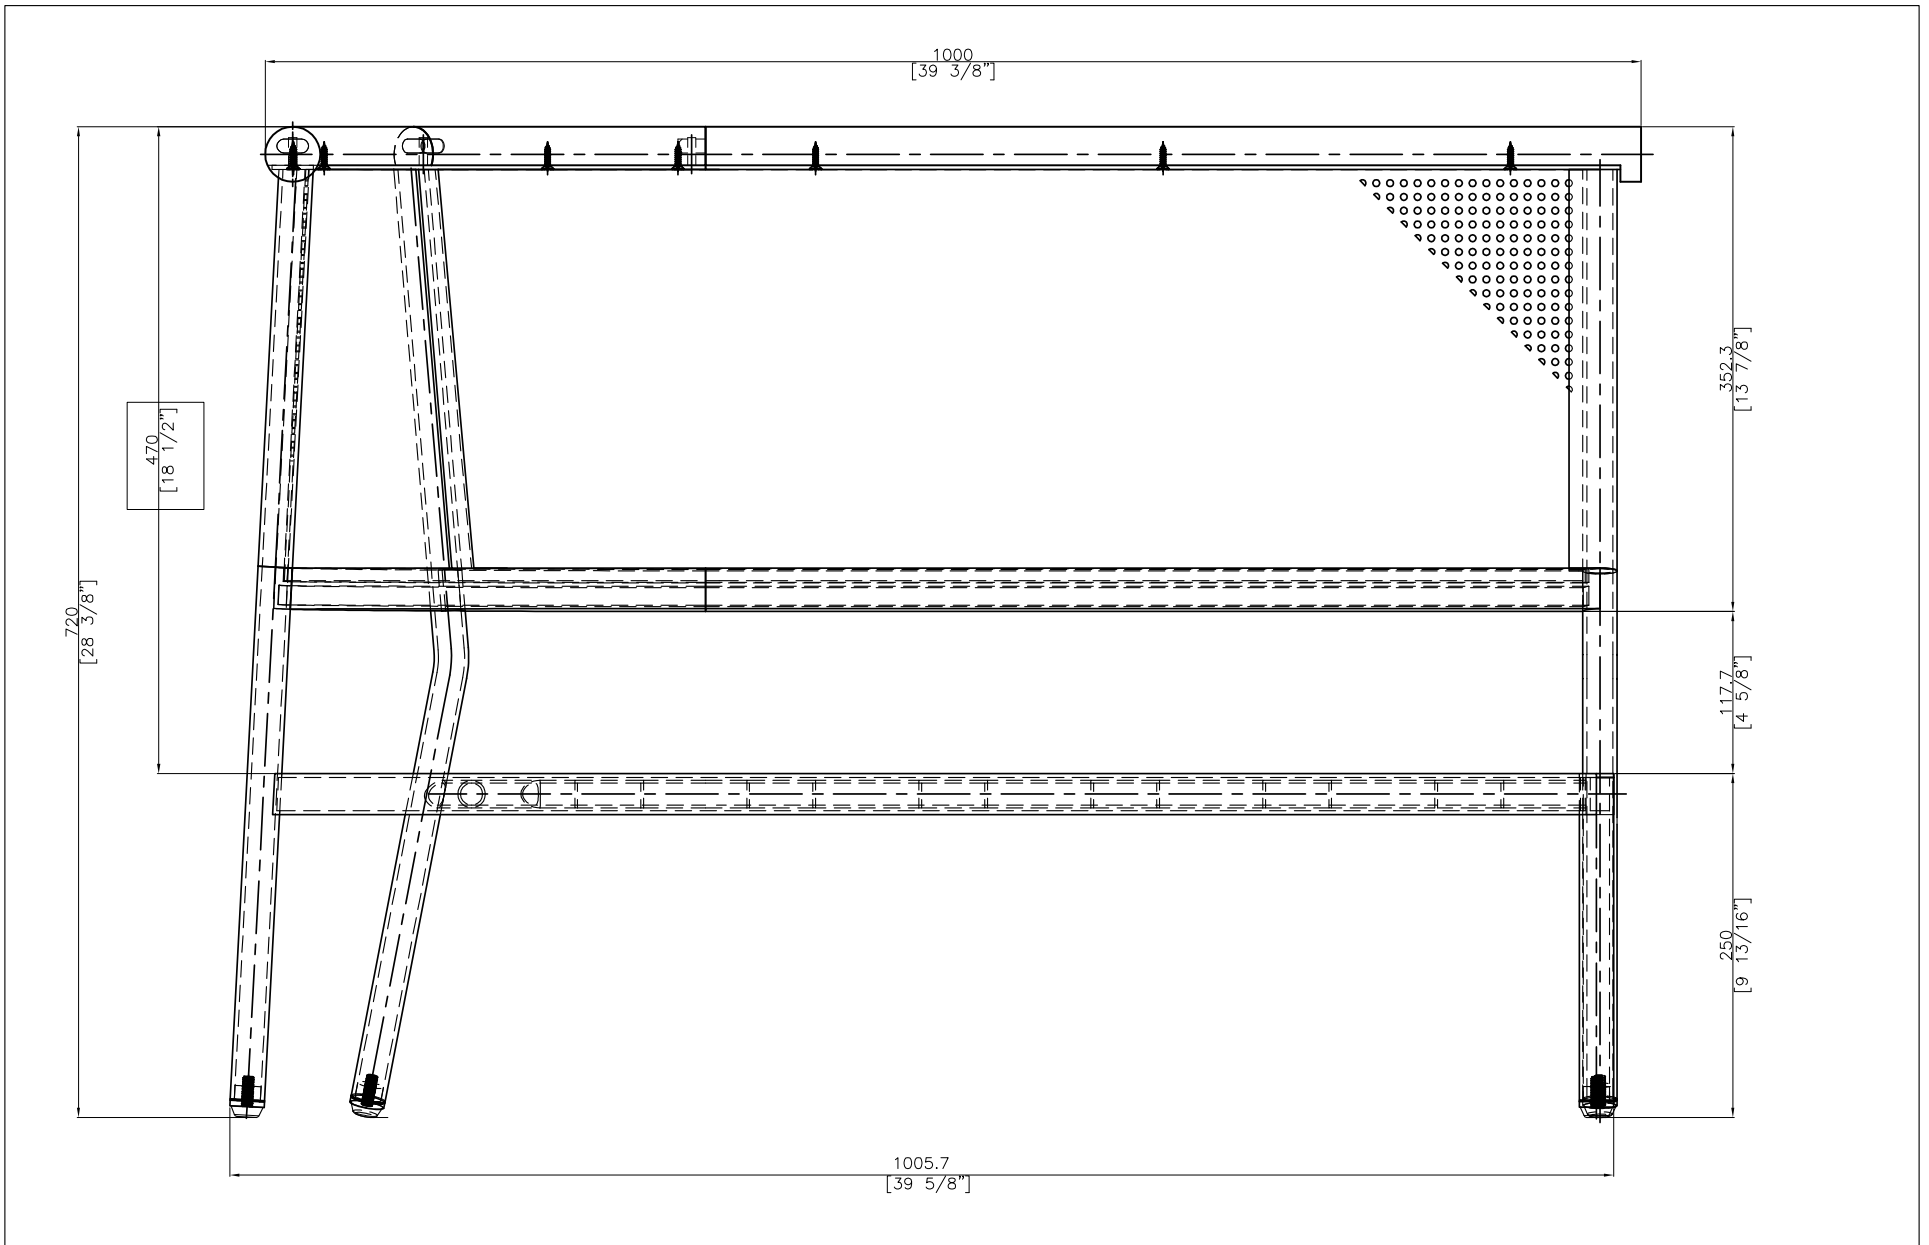

ISO VIEW

OASIQ

DWG.NO: FAEOA14-4L

TITLE : ISO VIEW

DIM EXT: 910x1025.7x720 MM.

MATERIAL: BRAZIL TEAK+AL

DRAWN BY : SARANYA

FINISH DATE

FRONT VIEW

OASIQ	DWG.NO:FAEOA14-4L	TITLE :FRONT VIEW	DIM EXT: 910x1025.7x720 MM.	MATERIAL: BRAZIL TEAK+AL	DRAWN BY : SARANYA	FINISH DATE		EF
						PREPAER DATE:26-12-16	JACK	SCALE : 1:1
						BEGIN DATE : 6-02-16	JACK	

SIDE VIEW

OASIQ	DWG.NO:FAEOA14-4L	TITLE :SIDE VIEW	DIM EXT: 910x1025.7x720 MM.	MATERIAL: BRAZIL TEAK+AL	DRAWN BY : SARANYA	FINISH DATE		ES
						PREPAER DATE:26-12-16	JACK	SCALE : 1:1
						BEGIN DATE : 6-02-16	JACK	⊕

TOP VIEW

	DWG.NO:FAEOA14-4L	TITLE : TOP VIEW	DIM EXT: 910x1025.7x720 MM.	MATERIAL: BRAZIL TEAK+AL	DRAWN BY : SARANYA	FINISH DATE		ET
						PREPAER DATE:26-12-16	JACK	SCALE : 1:1
						BEGIN DATE : 6-02-16	JACK	