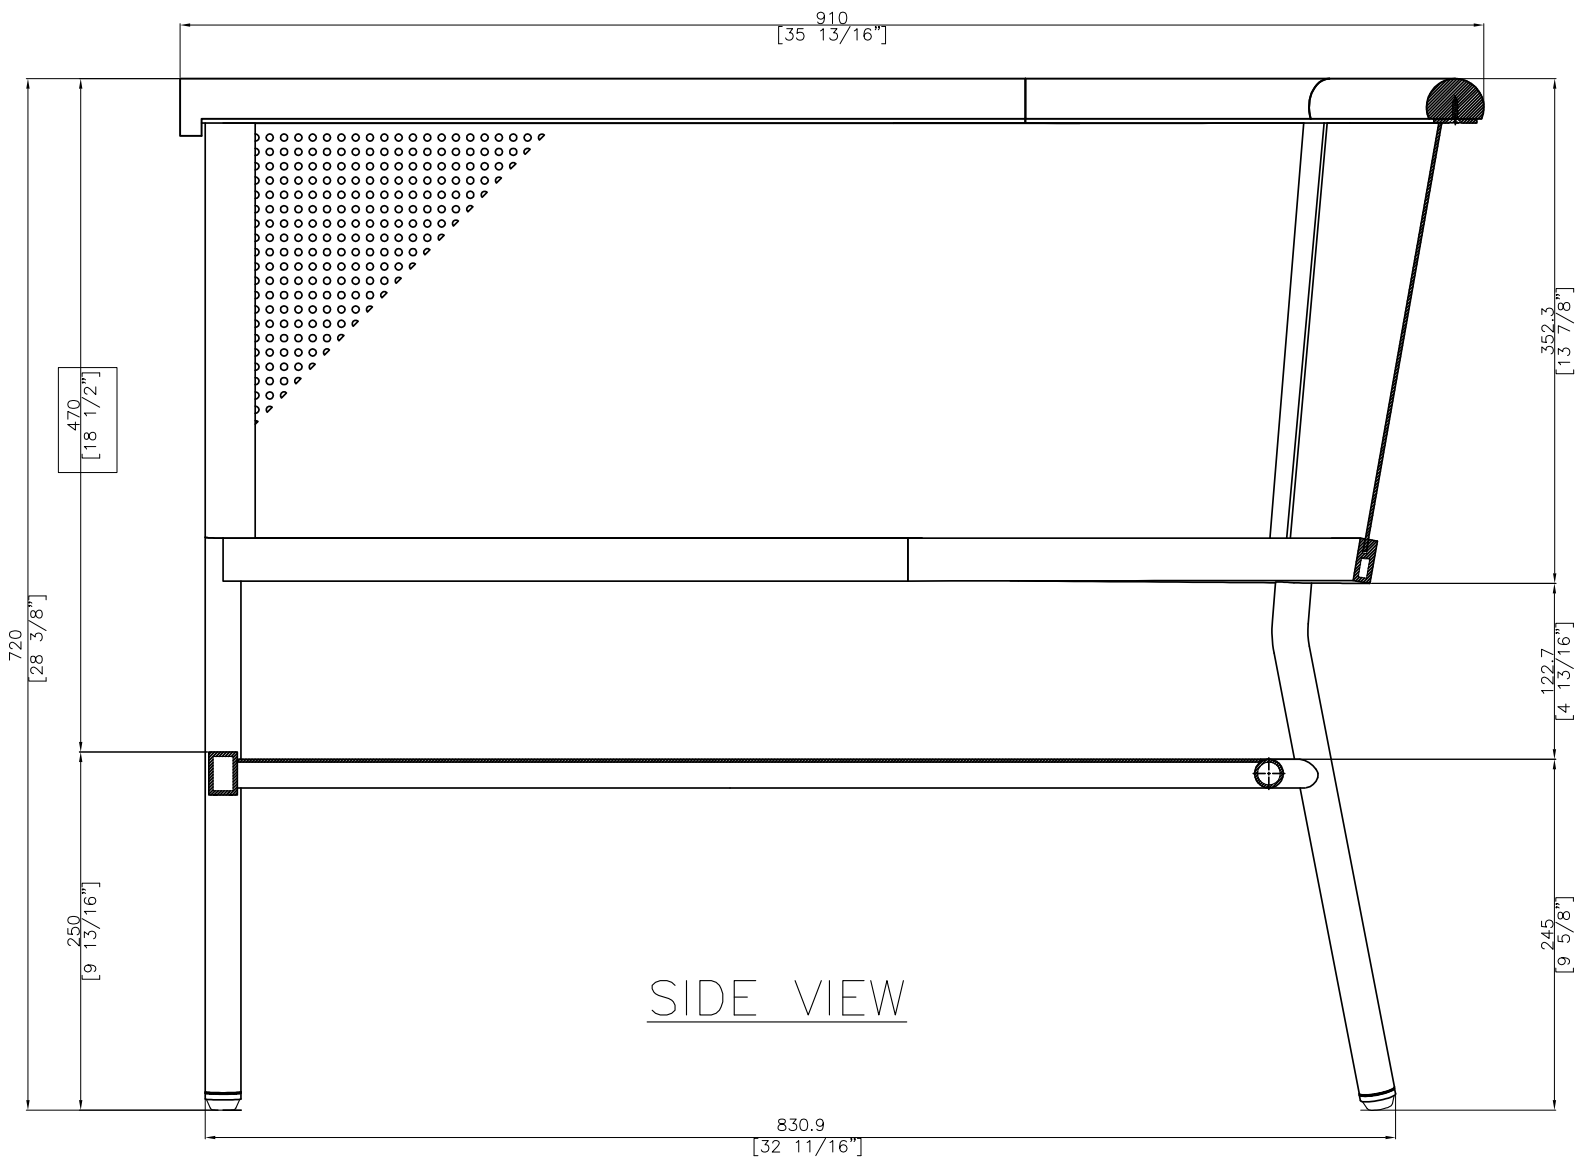

ISO VIEW

OASIQ

DWG.NO: FAEOA14-4L

TITLE : ISO VIEW

DIM EXT: 910x1025.7x720 MM.

MATERIAL: BRAZIL TEAK+AL

DRAWN BY : SARANYA

FINISH DATE

FRONT VIEW

OASIQ	DWG.NO:FAEOA14-4L	TITLE :FRONT VIEW	DIM EXT: 910x1025.7x720 MM.	MATERIAL: BRAZIL TEAK+AL	DRAWN BY : SARANYA	FINISH DATE		EF
						PREPAER DATE:26-12-16	JACK	SCALE : 1:1
						BEGIN DATE : 6-02-16	JACK	

SIDE VIEW

OASIQ	DWG.NO:FAEOA14-4L	TITLE :SIDE VIEW	DIM EXT: 910x1025.7x720 MM.	MATERIAL: BRAZIL TEAK+AL	DRAWN BY : SARANYA	FINISH DATE		ES
						PREPAER DATE:26-12-16	JACK	SCALE : 1:1
						BEGIN DATE : 6-02-16	JACK	⊕

TOP VIEW

	DWG.NO:FAEOA14-4L	TITLE : TOP VIEW	DIM EXT: 910x1025.7x720 MM.	MATERIAL: BRAZIL TEAK+AL	DRAWN BY : SARANYA	FINISH DATE		ET
						PREPAER DATE:26-12-16	JACK	SCALE : 1:1
						BEGIN DATE : 6-02-16	JACK	