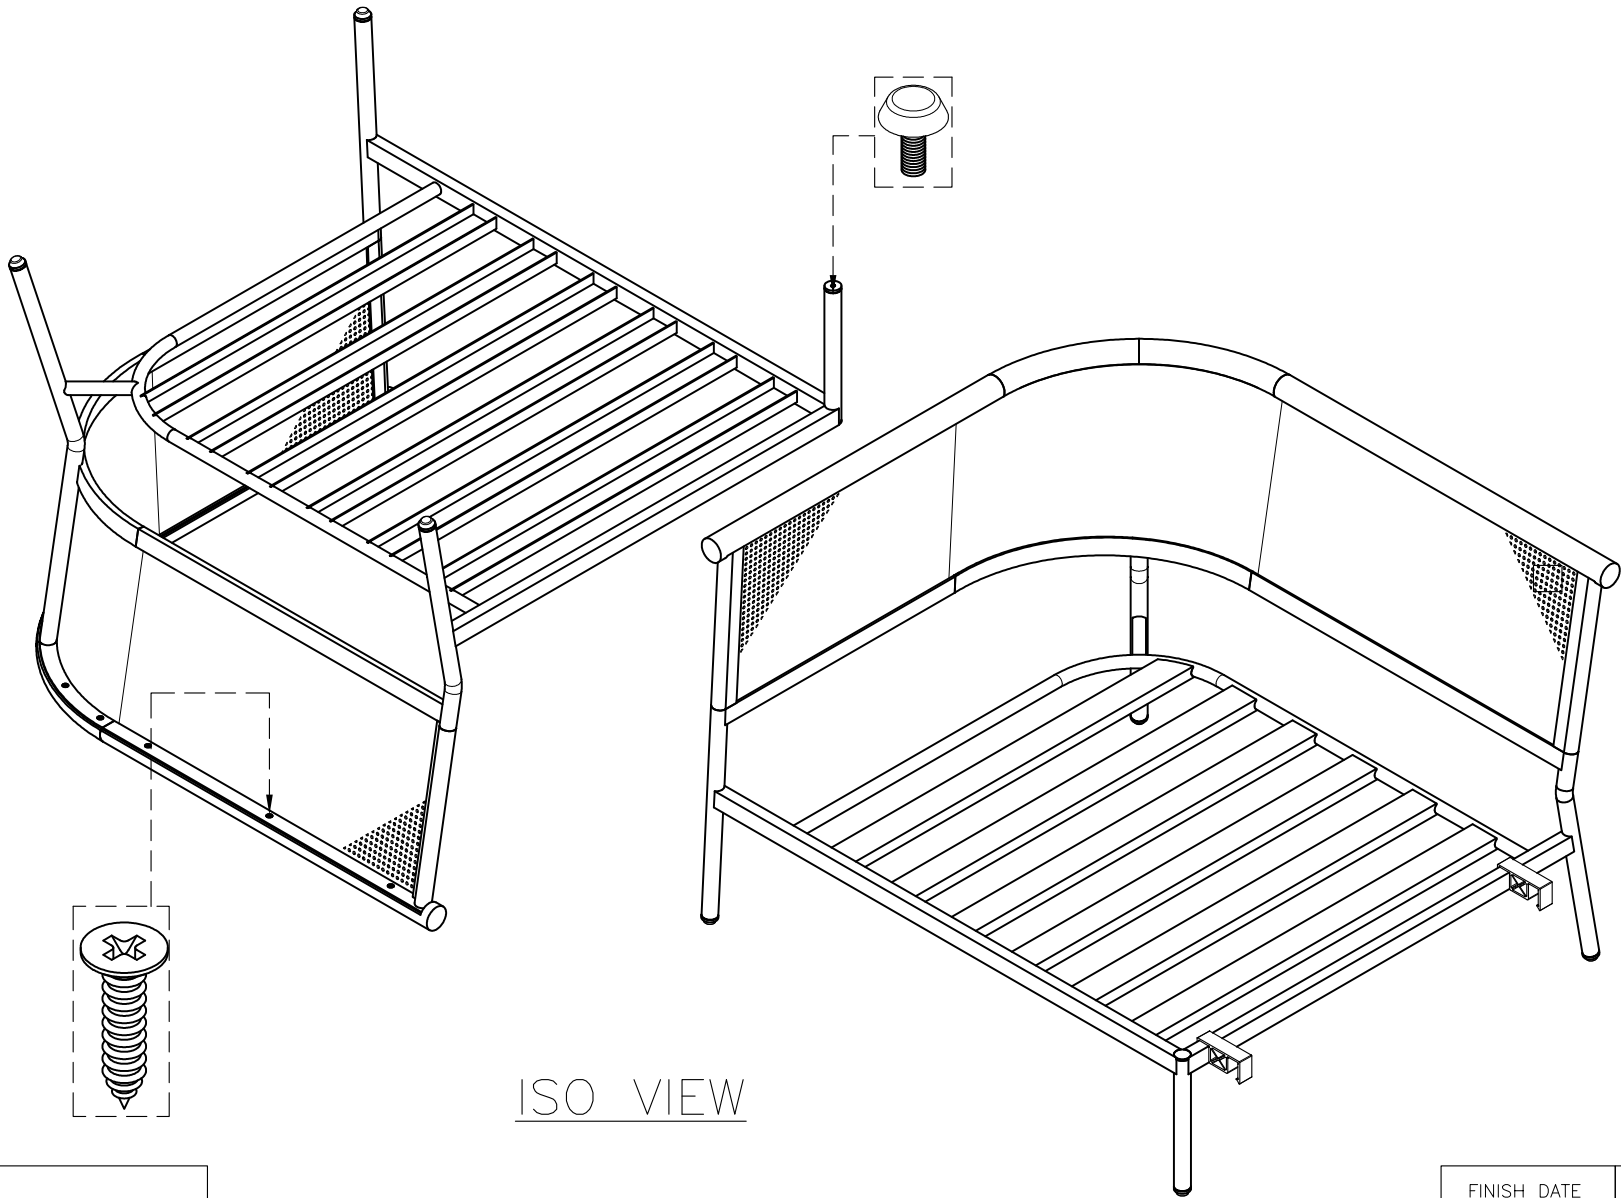

ISO VIEW

OASIQ

DWG.NO: FAEOA14-4L

TITLE : ISO VIEW

DIM EXT: 910x1025.7x720 MM.

MATERIAL: BRAZIL TEAK+AL

DRAWN BY : SARANYA

FINISH DATE

PREPAR DATE: 26-12-16

BEGIN DATE : 6-02-16

JACK

JACK

SCALE : 1:1

⊕ ⊞

ISO

P. 1