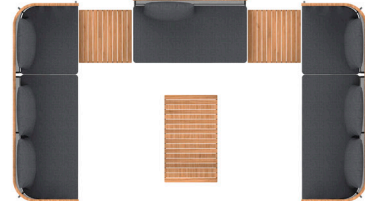

RIAD Corner Seat Left

W 41 7/8" D 35 6/8" H 28 2/8"

SH 9 6/8" CH 6" OSH 15 6/8"

28.4 lbs

Powder coated aluminum & teak

RIAD: FRAME

White

Anthracite

D

E

THE MODULAR POSSIBILITIES OF RIAD COLLECTION

F

G

H

I

J

A
 RIAD Sofa 1X
 RIAD Club Arm Chair 2X
 RIAD 122 Coffee Table with Teak Top 1X

B
 RIAD 2-Seater Arm Left 1X
 RIAD 2-Seater Arm Right 1X
 RIAD Club Arm Chair 2X
 RIAD 122 Coffee Table with Teak Top 1X

C
 RIAD 2-Seater Arm Left 1X
 RIAD Corner Seat 1X
 RIAD 2-Seater Arm Right 1X

D
 RIAD 2-Seater Arm Left 1X
 RIAD Corner Seat 1X
 RIAD Center Sofa 1X
 RIAD Corner Seat Right 1X
 RIAD 122 Coffee Table with Teak Top 1X

E
 RIAD 2-Seater Arm Left 1X
 RIAD Corner Seat Right 1X
 RIAD Center Sofa 1X
 RIAD Corner Seat Left 1X
 RIAD 2-Seater Arm Right 1X
 RIAD 74 Side Table with Teak Top 2X
 RIAD 122 Coffee Table with Teak Top 1X