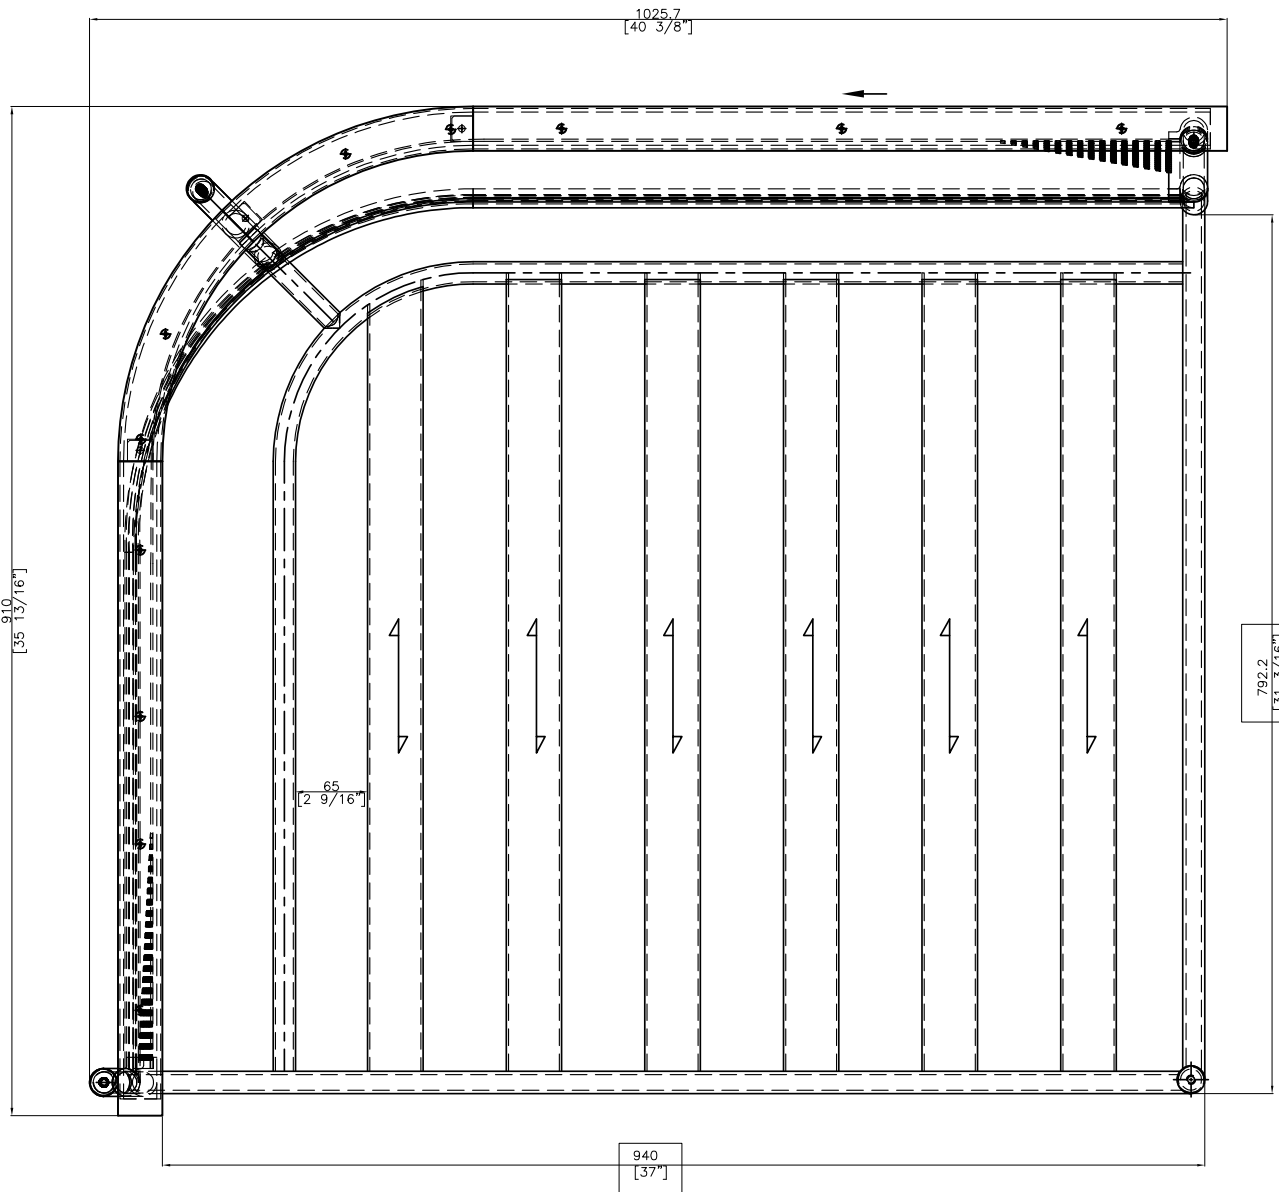

ISO VIEW

OASIQ

DWG.NO: FAEOA14-4L

TITLE : ISO VIEW

DIM EXT: 910x1025.7x720 MM.

MATERIAL: BRAZIL TEAK+AL

DRAWN BY : SARANYA

FINISH DATE

FRONT VIEW

OASIQ	DWG.NO:FAEOA14-4L	TITLE :FRONT VIEW	DIM EXT: 910x1025.7x720 MM.	MATERIAL: BRAZIL TEAK+AL	DRAWN BY : SARANYA	FINISH DATE		EF
						PREPAER DATE:26-12-16	JACK	SCALE : 1:1
						BEGIN DATE : 6-02-16	JACK	

SIDE VIEW

OASIQ	DWG.NO:FAEOA14-4L	TITLE :SIDE VIEW	DIM EXT: 910x1025.7x720 MM.	MATERIAL: BRAZIL TEAK+AL	DRAWN BY : SARANYA	FINISH DATE		ES
						PREPAER DATE:26-12-16	JACK	SCALE : 1:1
						BEGIN DATE : 6-02-16	JACK	⊕

TOP VIEW

	DWG.NO:FAEOA14-4L	TITLE : TOP VIEW	DIM EXT: 910x1025.7x720 MM.	MATERIAL: BRAZIL TEAK+AL	DRAWN BY : SARANYA	FINISH DATE		ET
						PREPAER DATE:26-12-16	JACK	SCALE : 1:1
						BEGIN DATE : 6-02-16	JACK	