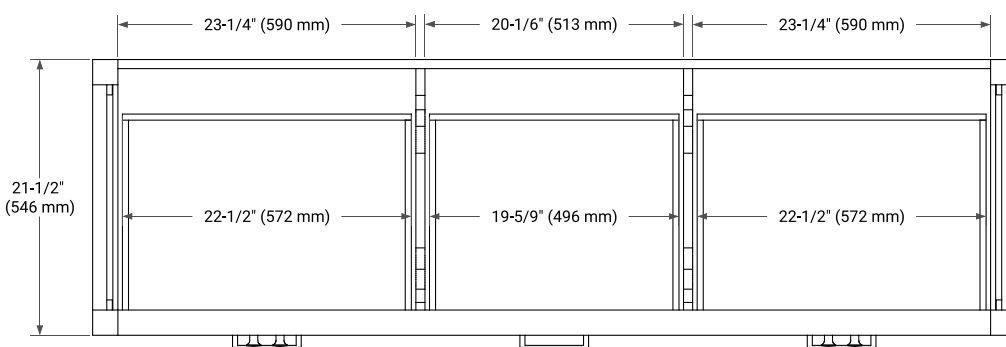

72" DOUBLE SINK BASE CABINET

BASE CABINET DIMENSIONS

72" W x 21.5" D x 34.5" H

FEATURES

- Solid wood frame & plywood panels
- Dovetail drawers and joints
- Soft closing doors & drawers

HARDWARE FINISHES*

Brushed Nickel   Satin Brass   Matte Black   Polished Chrome

Hardware comes preinstalled with the illustrated option. Other finishes are available on our online store if you prefer a different one.

AVAILABLE COLORS

White   Grey   Midnight Blue   Espresso   Oak

FRONT VIEW

SIDE VIEW

PLAN VIEW