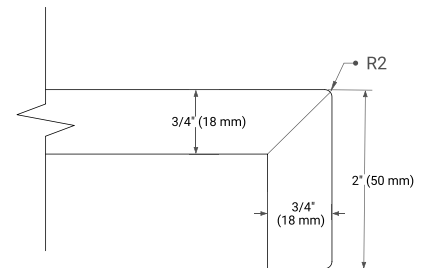

EDGE SIDE VIEW