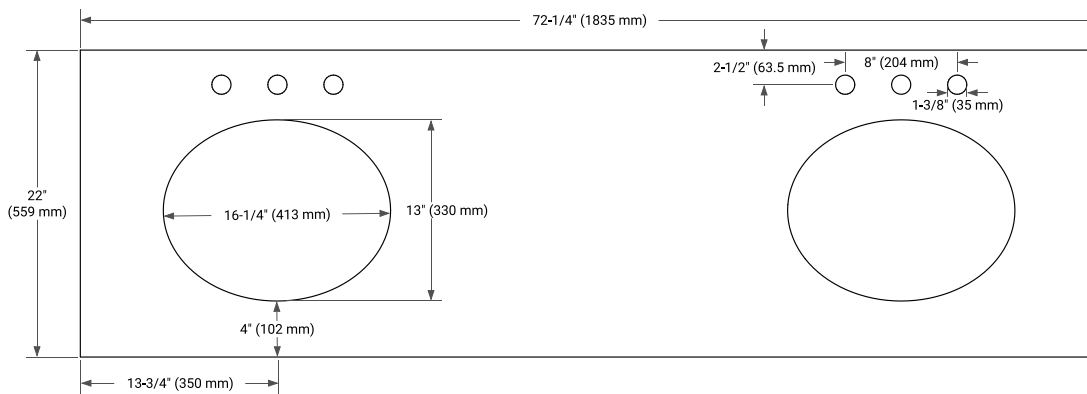

72" DOUBLE OVAL SINK COUNTERTOP WITH 2 IN. THICKNESS

OVERALL DIMENSIONS

72.25" W x 22" D x 2" H

COUNTERTOP OPTIONS

FEATURES

- Solid countertop with mitered edges & seams
- Undermount white oval sink
- Pre-drilled for 8" widespread faucet

INCLUDED

- Countertop
- Matching Backsplash
- Oval Sinks

COUNTERTOP PLAN VIEW