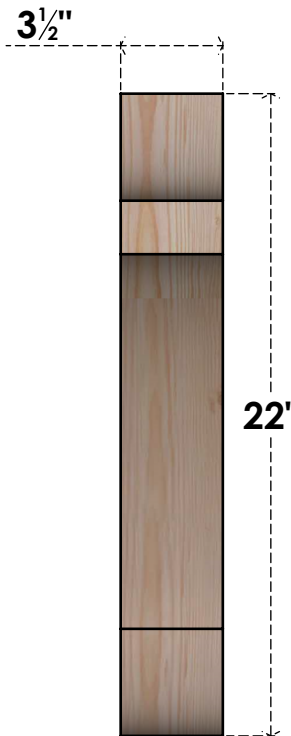

BRC04X18X22OLY00SDF

3 1/2"W X 18"D X 22"H OLYMPIC SMOOTH BRACE, DOUGLAS FIR

SIDE

FRONT

EKENA MILLWORK
 2300 WEST MAIN ST.
 CLARKSVILLE, TX 75426
 TOLL FREE: 866-607-0453
 WWW.EKENAMILLWORK.COM

NOTES

1. INSTALLATION TO BE COMPLETED IN ACCORDANCE WITH MANUFACTURER'S SPECIFICATIONS.
2. DRAWING MAY NOT BE TO SCALE
3. THIS DRAWING IS INTENDED FOR DESIGN AND PLANNING PURPOSES ONLY.
4. ALL INFORMATION CONTAINED HEREIN WAS CURRENT AT THE TIME OF DEVELOPMENT BUT MUST BE REVIEWED AND APPROVED BY THE PRODUCT MANUFACTURER TO BE CONSIDERED ACCURATE.
5. PRODUCTS ARE NOT KILN DRIED. THIS ITEM IS UNIQUE AND WILL CONTAIN THE NATURAL VARIATIONS THAT THE WOOD SPECIES OFFERS. THIS MAY RESULT IN VARIATIONS UP TO 1/4"