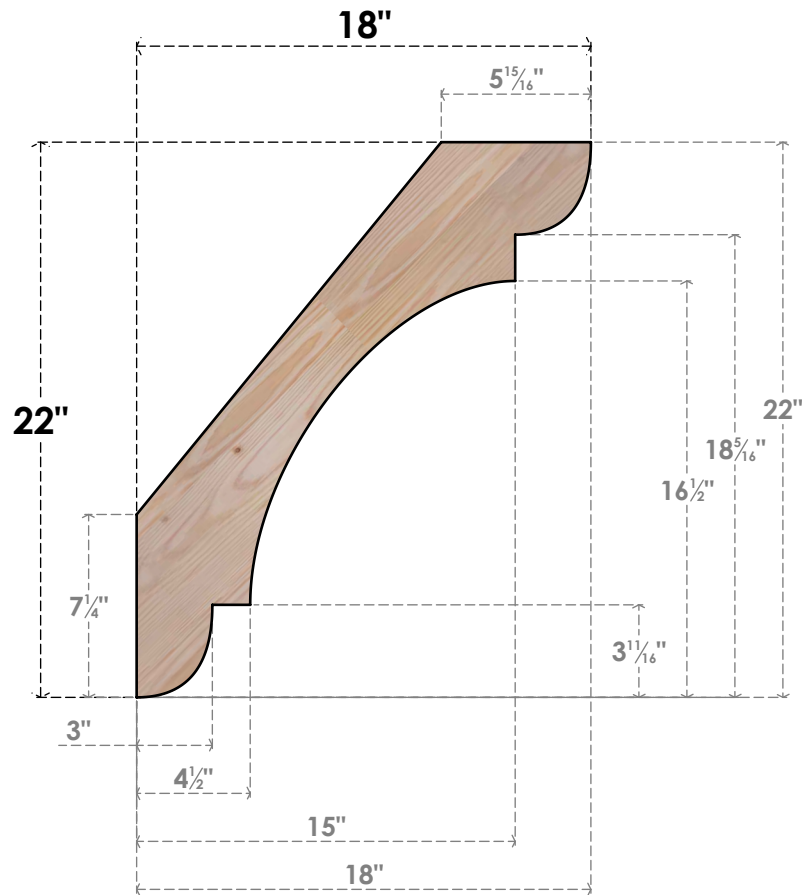

BRC04X18X22OLY00SDF

3 1/2"W X 18"D X 22"H OLYMPIC SMOOTH BRACE, DOUGLAS FIR

SIDE

FRONT

EKENA MILLWORK
 2300 WEST MAIN ST.
 CLARKSVILLE, TX 75426
 TOLL FREE: 866-607-0453
 WWW.EKENAMILLWORK.COM

NOTES

1. INSTALLATION TO BE COMPLETED IN ACCORDANCE WITH MANUFACTURER'S SPECIFICATIONS.
2. DRAWING MAY NOT BE TO SCALE
3. THIS DRAWING IS INTENDED FOR DESIGN AND PLANNING PURPOSES ONLY.
4. ALL INFORMATION CONTAINED HEREIN WAS CURRENT AT THE TIME OF DEVELOPMENT BUT MUST BE REVIEWED AND APPROVED BY THE PRODUCT MANUFACTURER TO BE CONSIDERED ACCURATE.
5. PRODUCTS ARE NOT KILN DRIED. THIS ITEM IS UNIQUE AND WILL CONTAIN THE NATURAL VARIATIONS THAT THE WOOD SPECIES OFFERS. THIS MAY RESULT IN VARIATIONS UP TO 1/4"